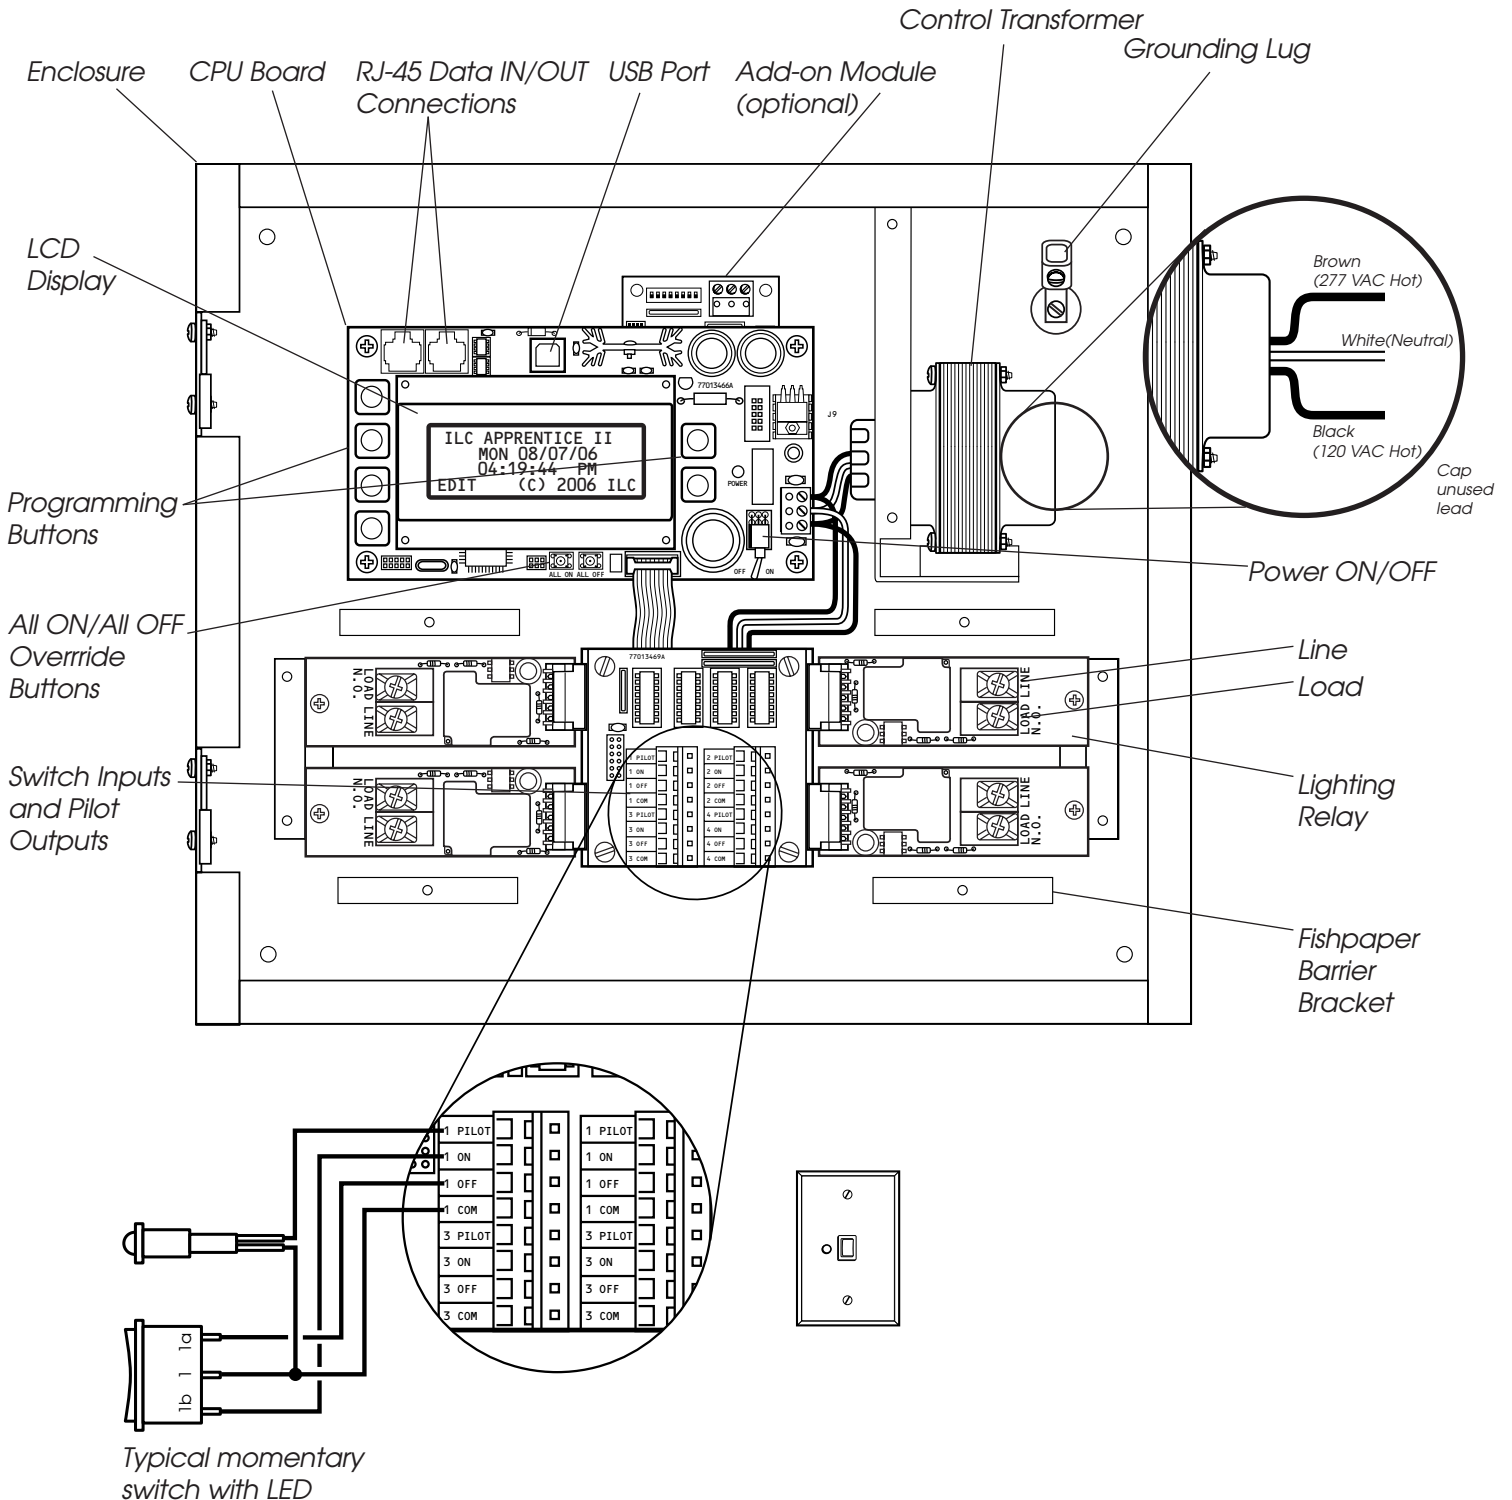

# Apprentice II Panel Wiring Installation

Typical momentary switch with LED