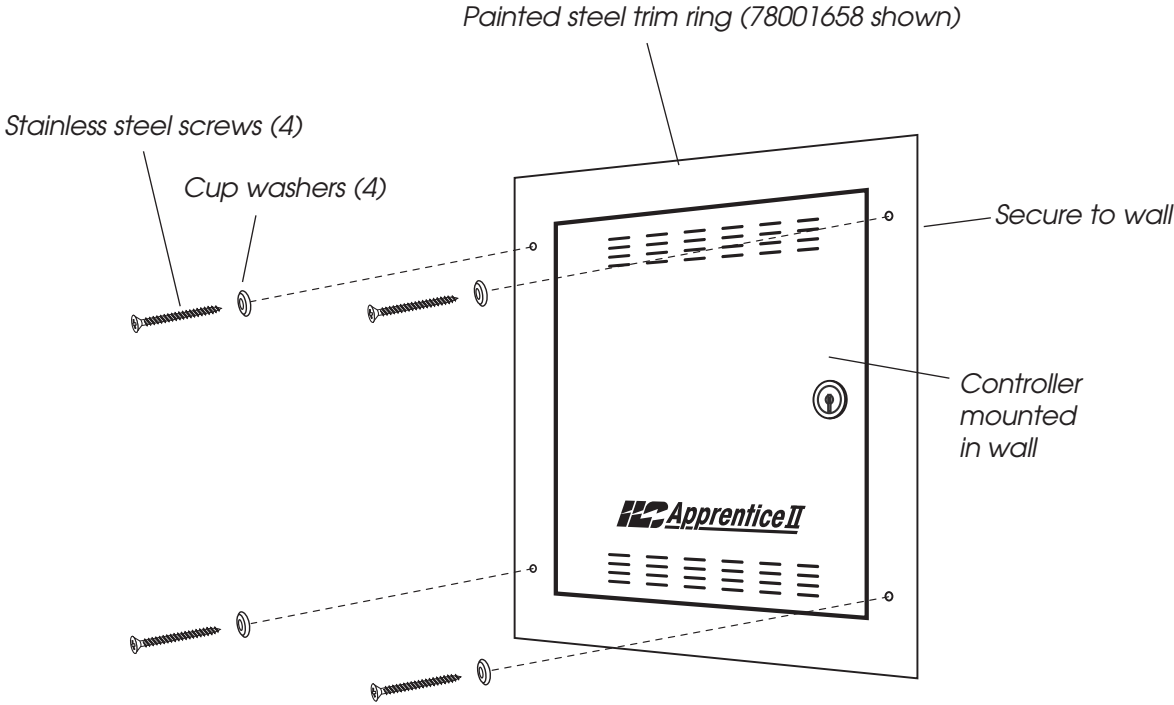

Apprentice II Flush Mount Trim Ring

Trim Ring for APLI-04:
Part No. 78001657

Trim Ring for APLI-08:
Part No. 78001658

Trim Ring for APLI-16:
Part No. 78001659

Energy Saving Lighting Controls

INTELLIGENT LIGHTING CONTROLS, INC.