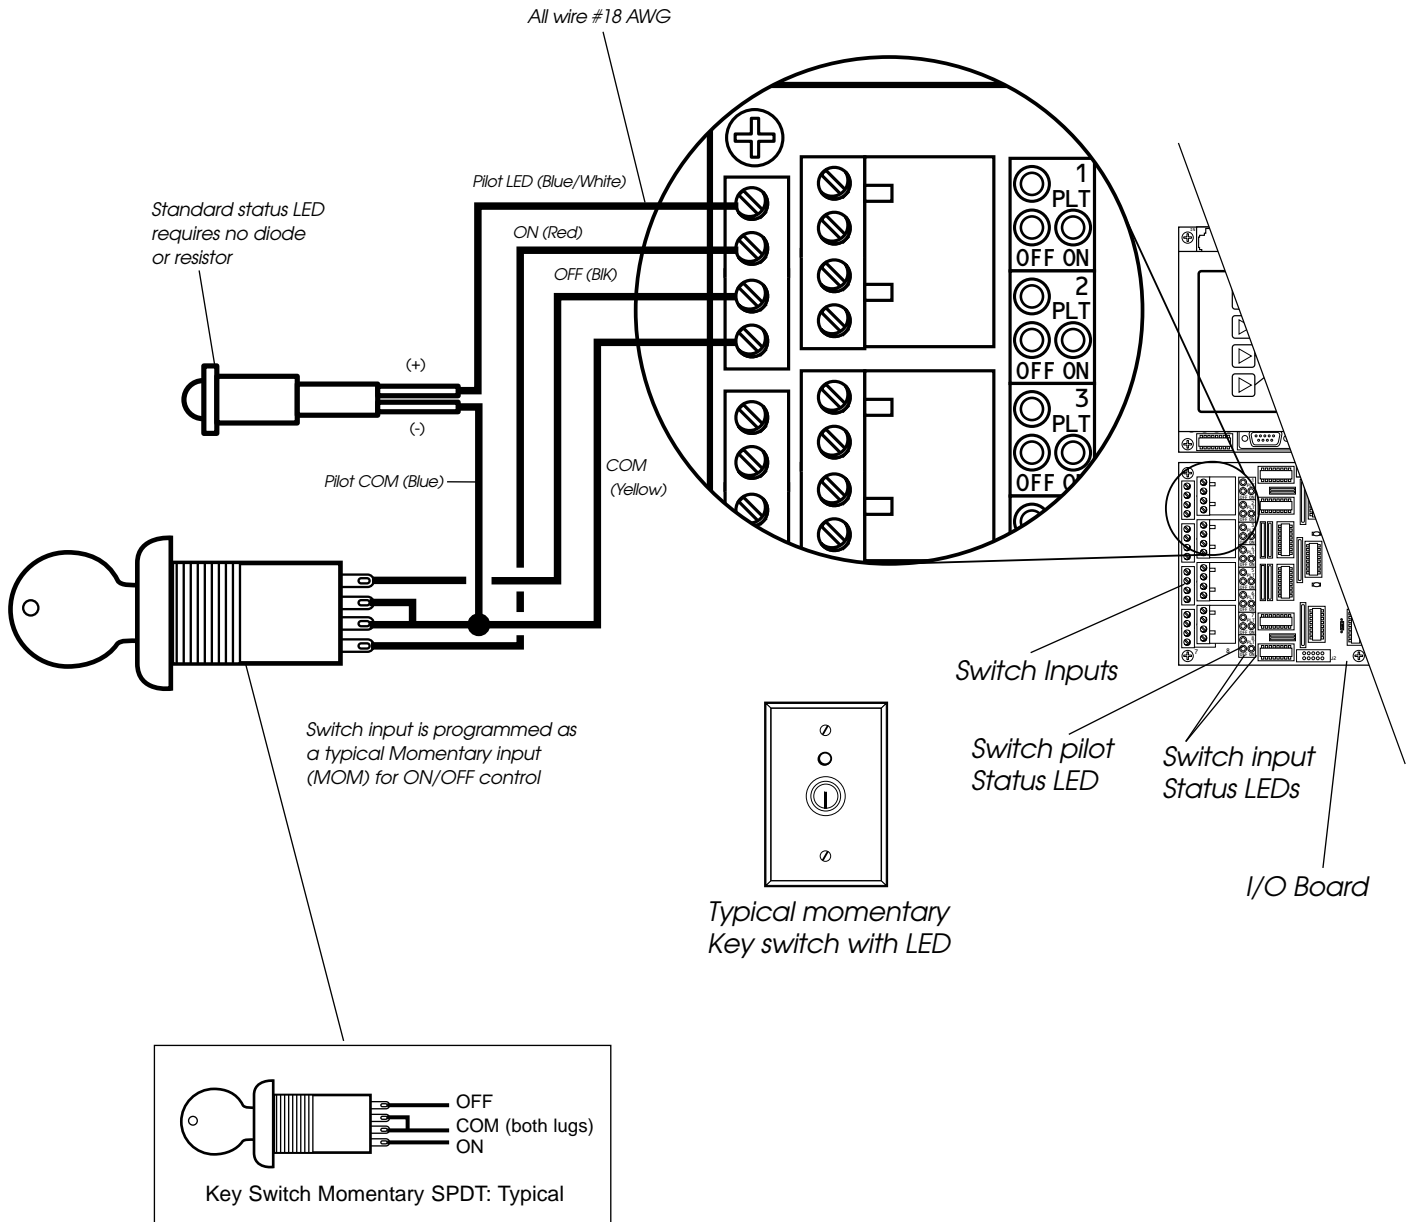

# Momentary Key Switch Installation

Typical Momentary 3-wire ON/OFF Key Switch Wiring