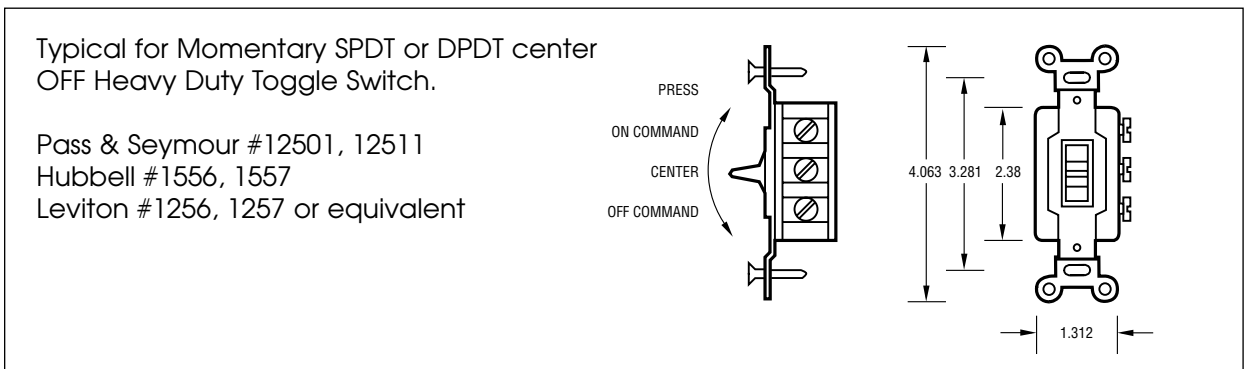

Heavy Duty Toggle Switch Installation

Typical Heavy Duty Momentary Switch Wiring