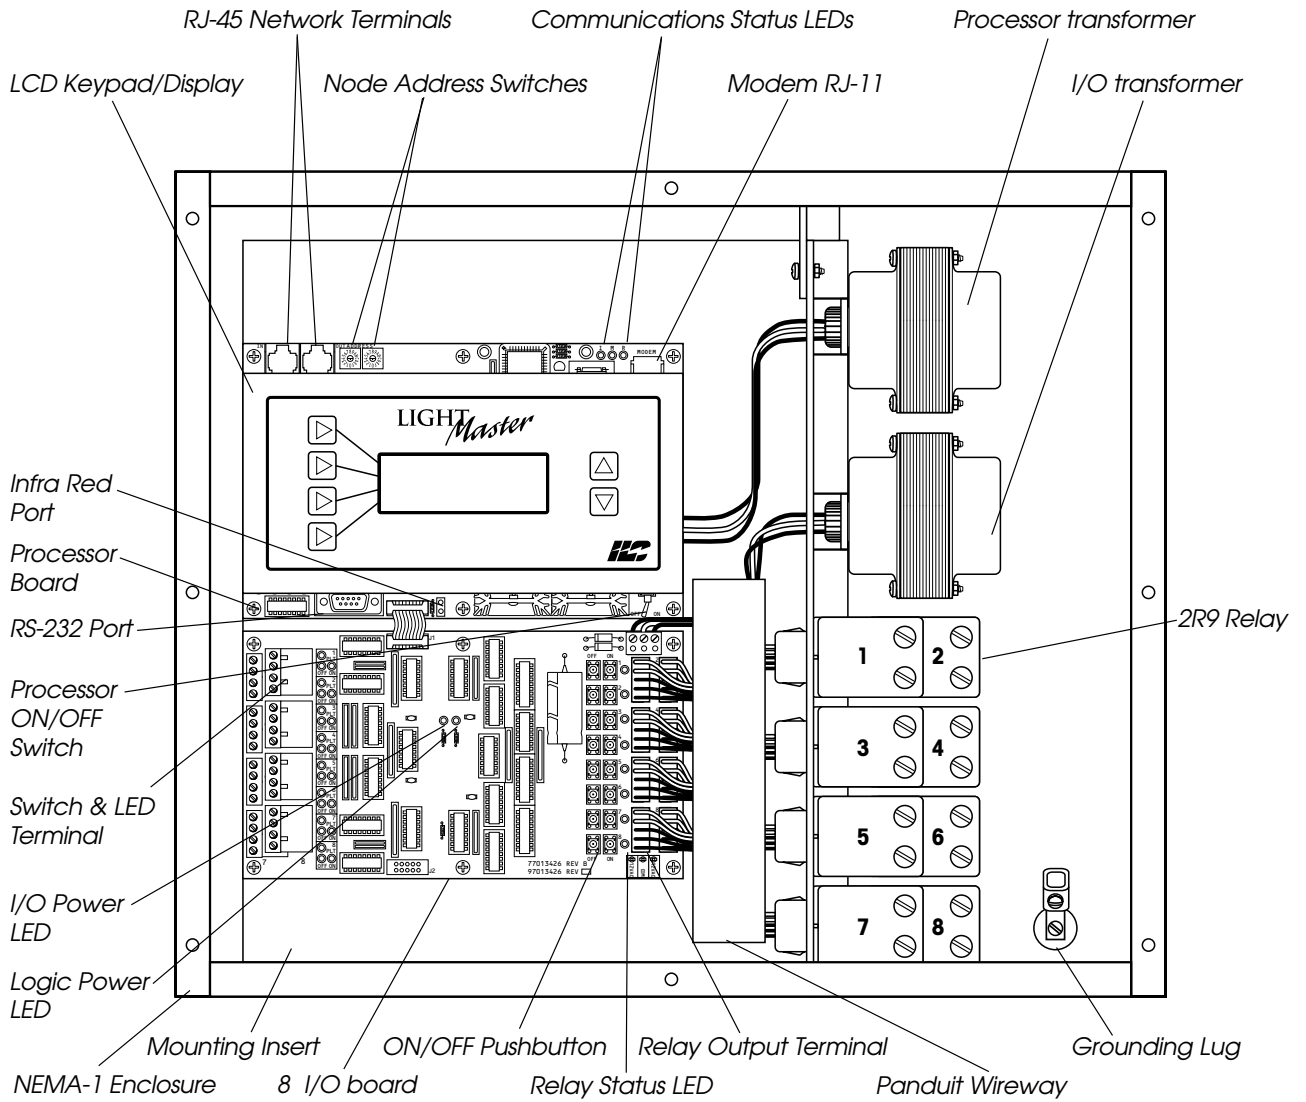

# LightMaster Control Panel Details

LightMaster Relay panel  
LM-8-8

Energy Saving Lighting Controls

INTELLIGENT LIGHTING CONTROLS, INC.

5229 Edina Industrial Boulevard  
Minneapolis, Minnesota 55439  
Phone 952 829 1900  
FAX 952 829 1901  
www.ilc-usa.com

PD0001\_revA