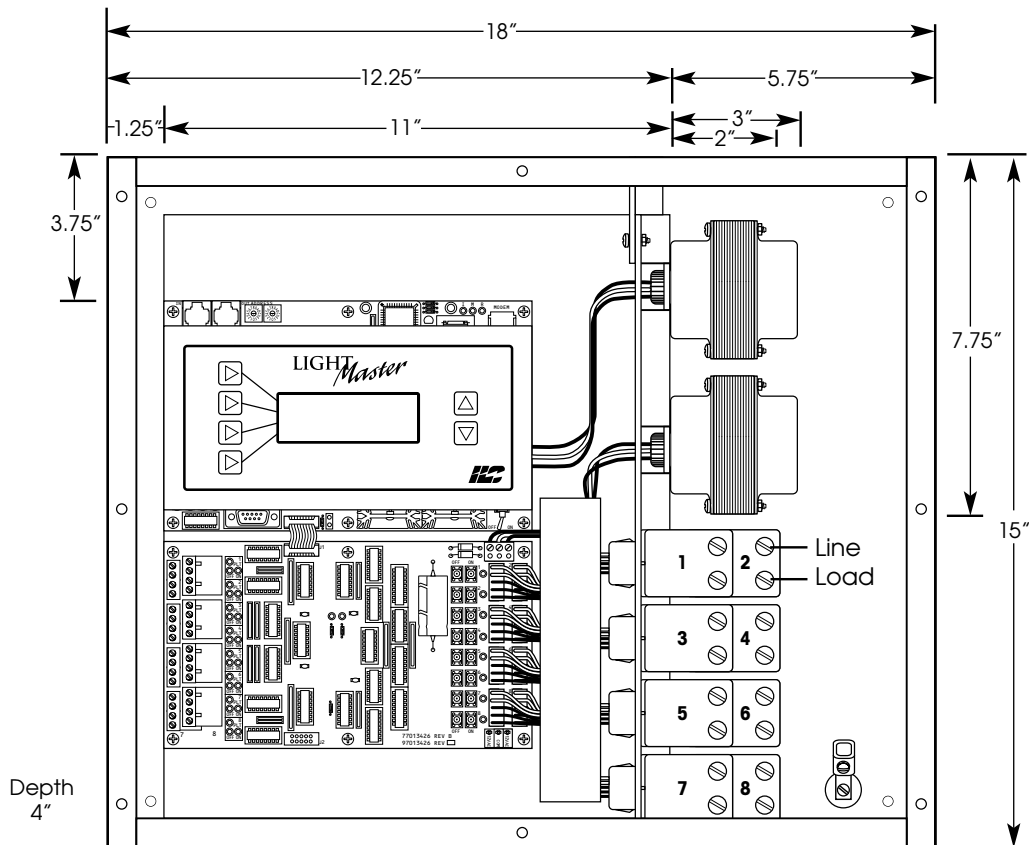

Enclosure Detail

LightMaster 8 w/ 2R9C Latching Relays Shown
18"W x 15"H x 4"D NEMA 1