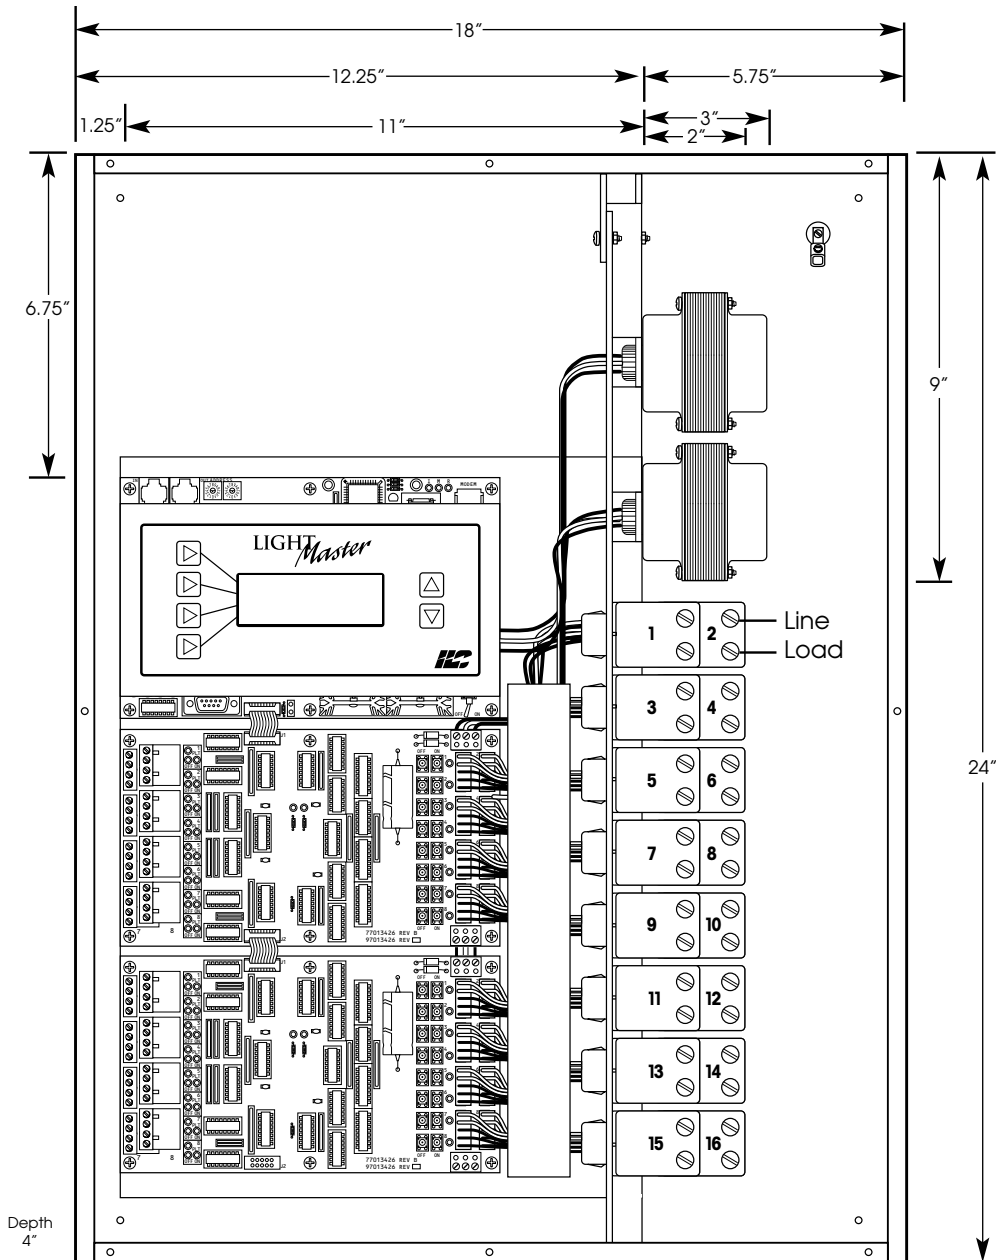

Enclosure Detail

LightMaster 16 w/ 2R9C Latching Relays Shown
18"W x 24"H x 4"D NEMA 1