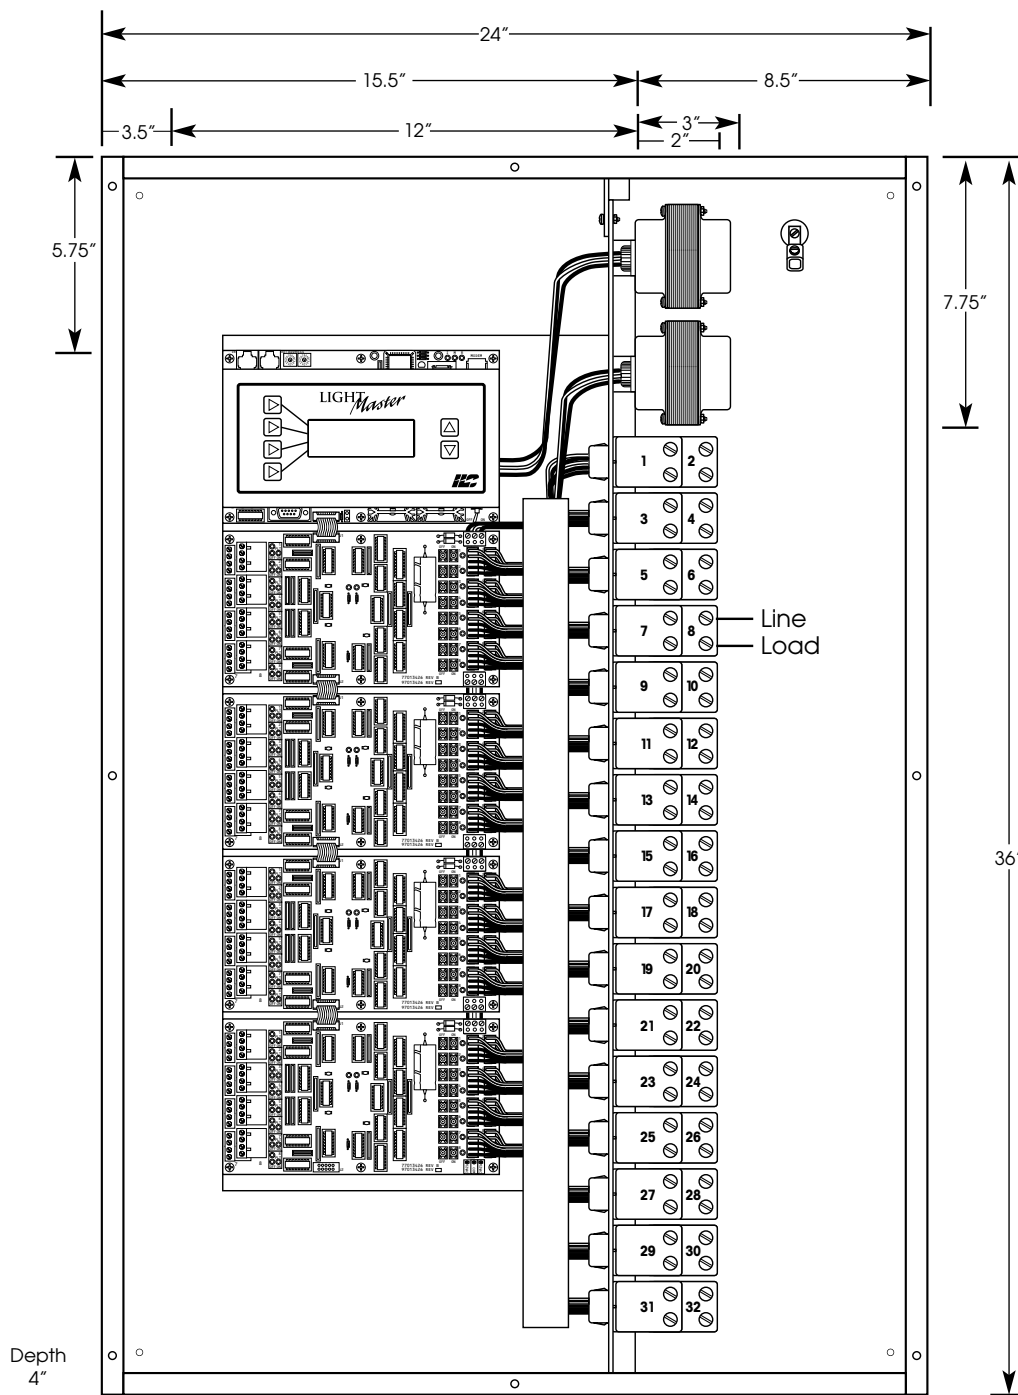

Enclosure Detail

LightMaster 24/32 w/ 2R9C Latching Relays Shown
24"W x 36"H x 4"D NEMA 1