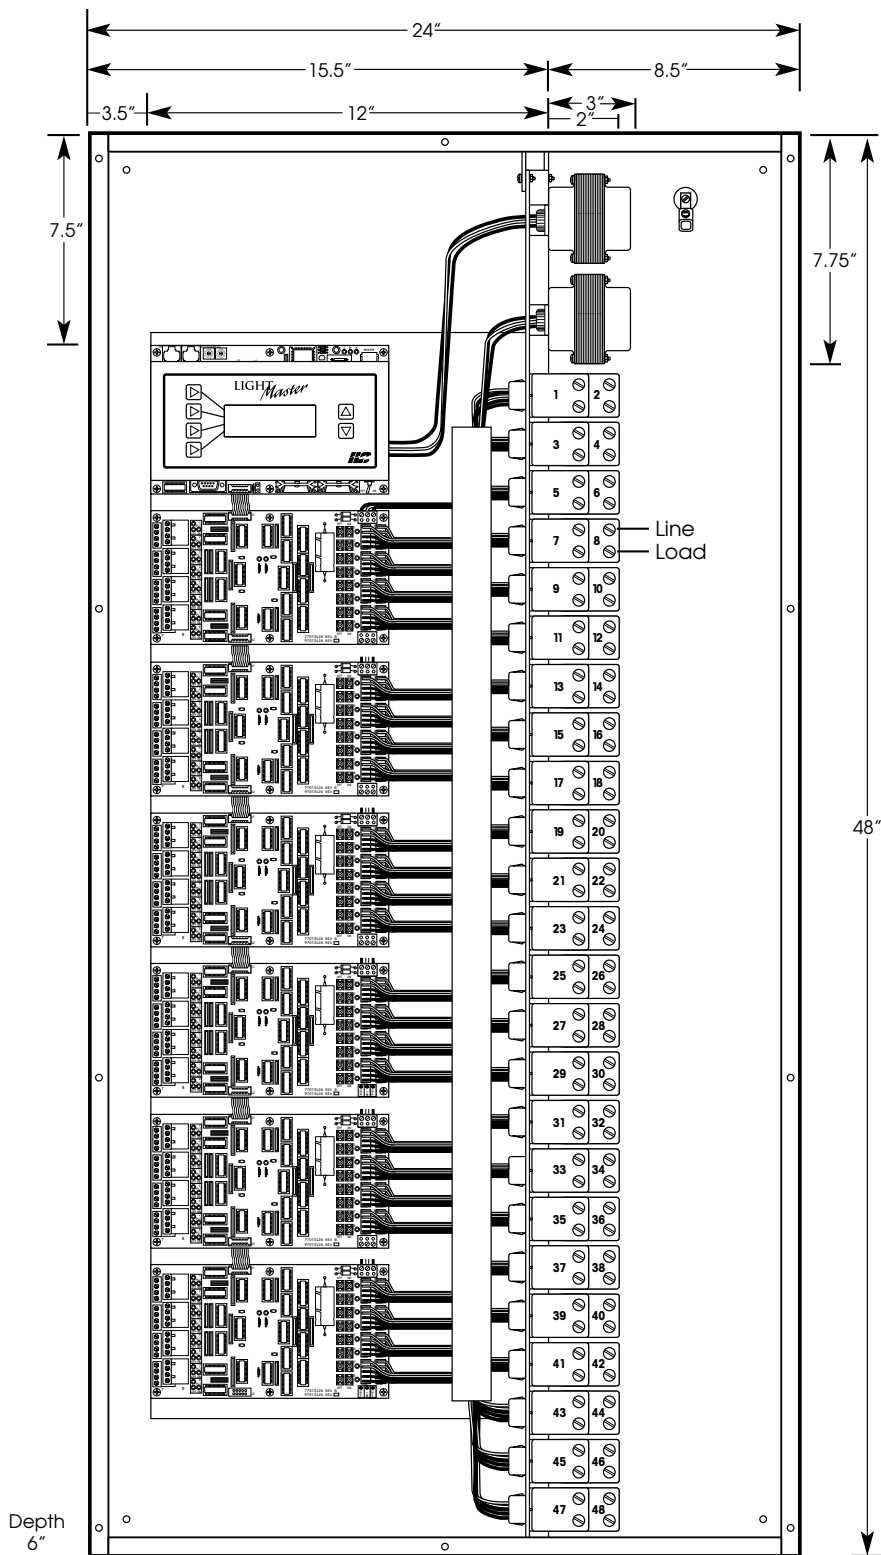

Enclosure Detail

LightMaster 40/48 w/ 2R9C Latching Relays Shown
24"W x 48"H x 6"D NEMA 1