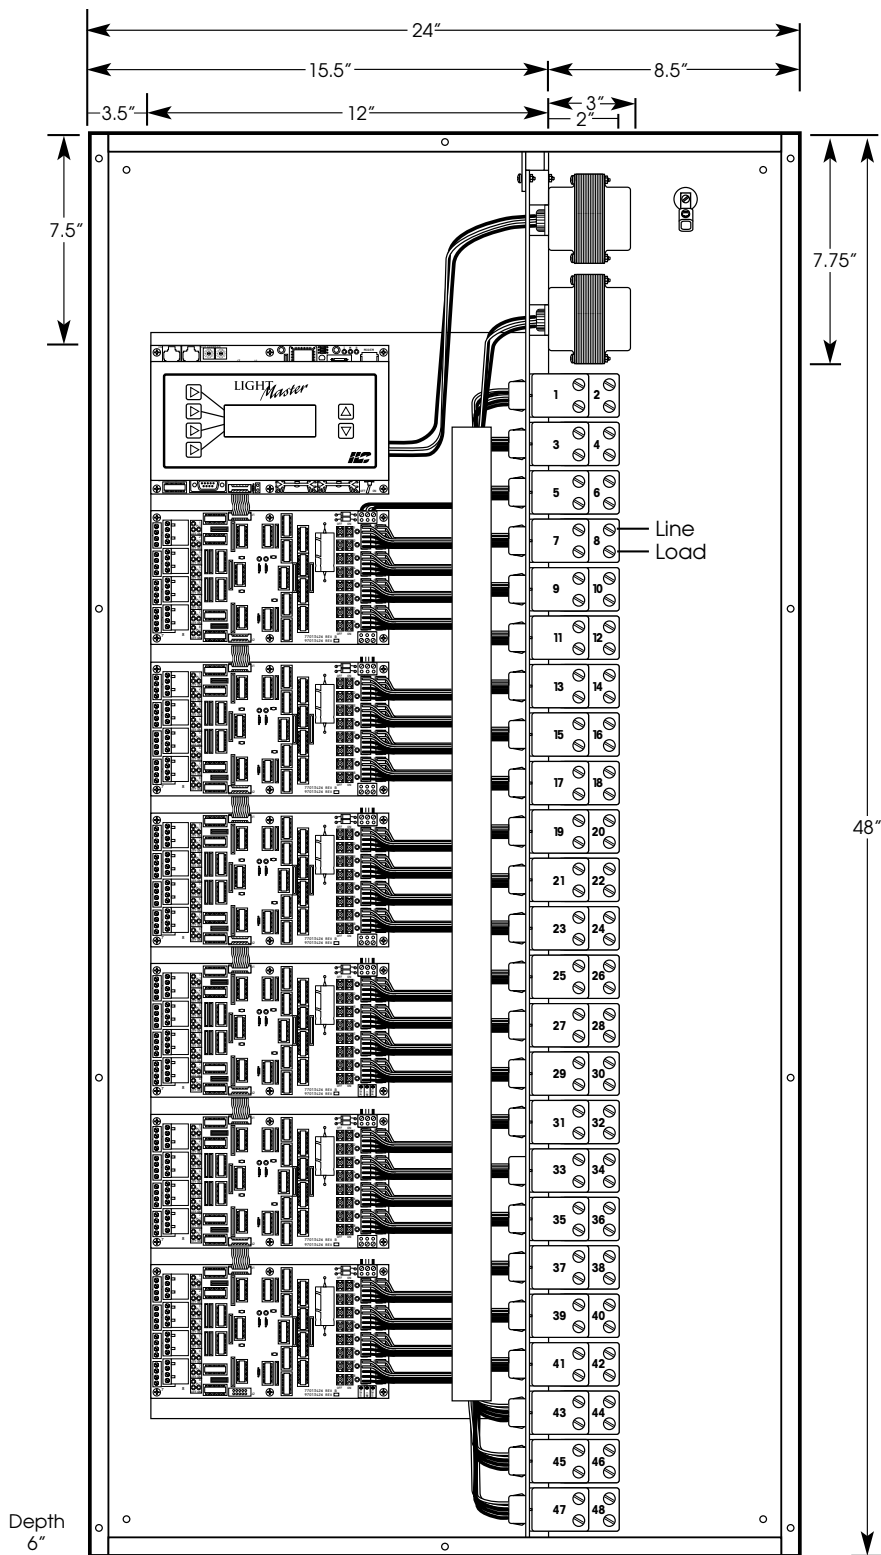

# Enclosure Detail

LightMaster 40/48 w/ 2R9C Latching Relays Shown  
24"W x 48"H x 6"D NEMA 1