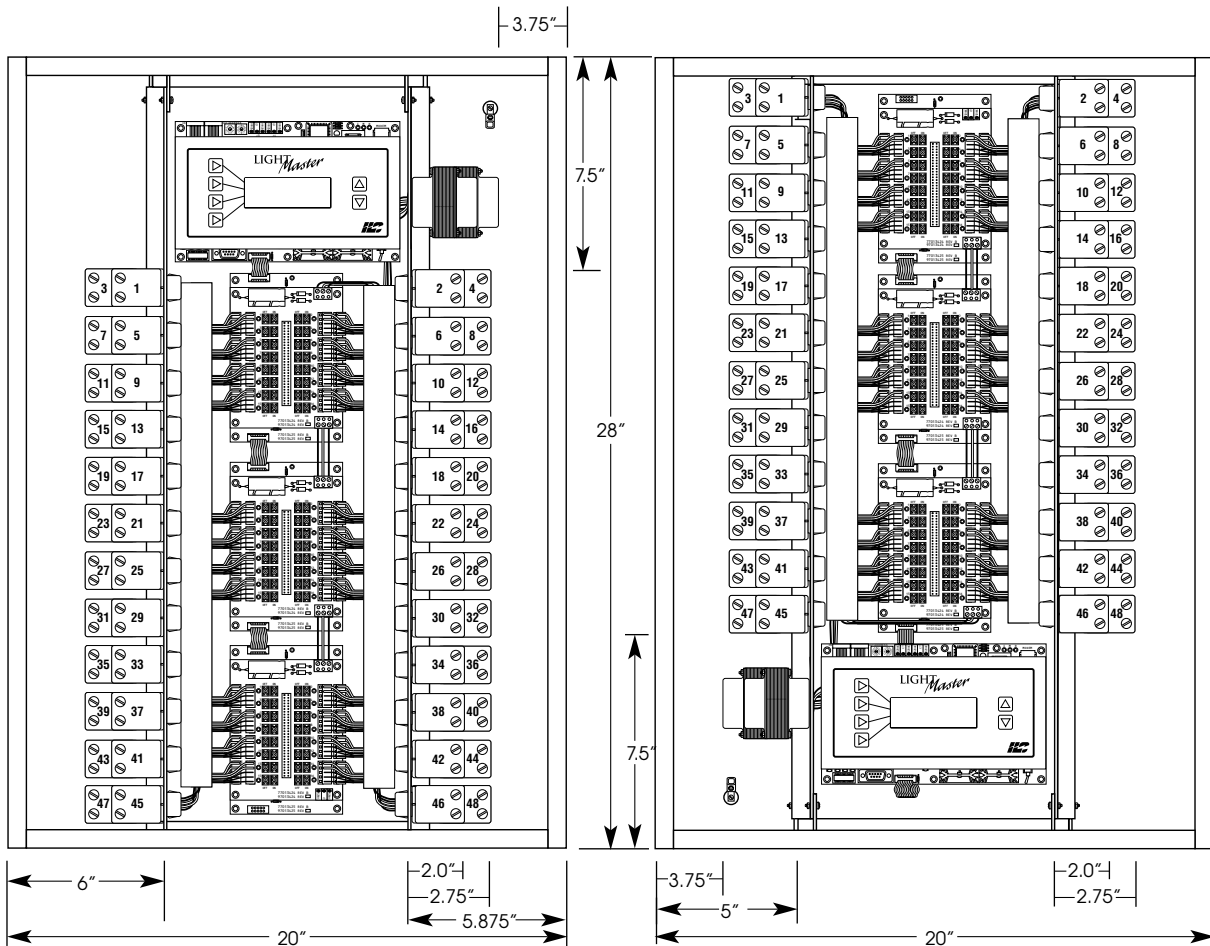

LightMaster 2-sided Controller

- LightMaster controller in a space-saving double sided configuration
- Keypad/processor module can be mounted top or bottom for convenient access
- Standard NEMA enclosure