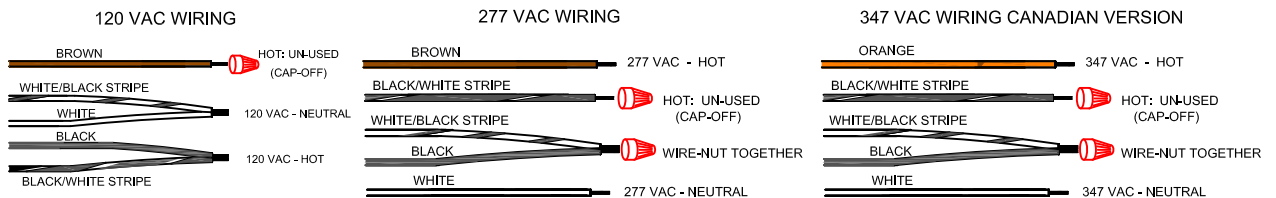

TRANSFORMER TERMINATION

INTELLIGENT LIGHTING CONTROLS, INC.

www.ilc-usa.com 1-800-922-8004

PD0015 Rev D