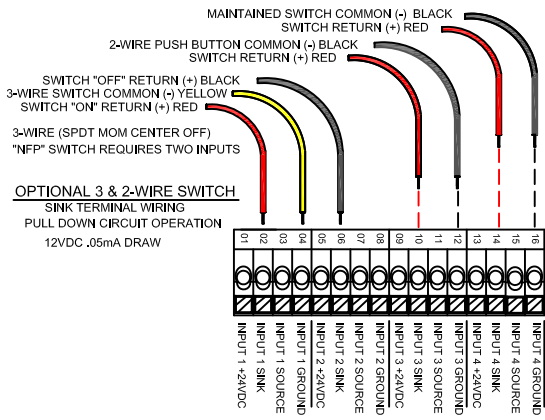

LightLEEDer 4 Load Room Controller Wiring Detail

ATTENTION INSTALLING CONTRACTOR
YOU ARE REQUIRED TO SET THE ADDRESS OF THIS DEVICE ACCORDING TO THE RISER PROVIDED BY ILC. FAILURE TO DO SO WILL MAKE THE UNIT NON-FUNCTIONAL