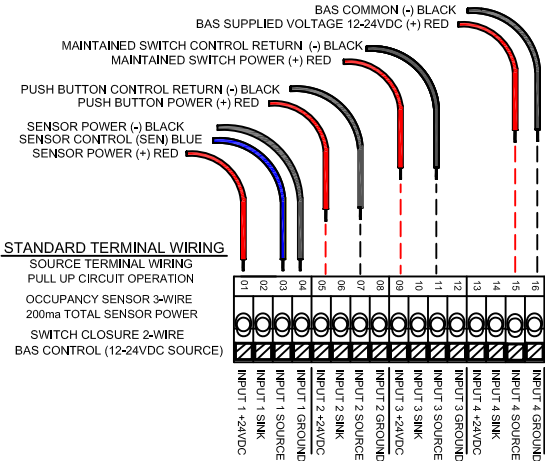

LightLEEDer 4 Load Room Controller Wiring Detail

ATTENTION INSTALLING CONTRACTOR
YOU ARE REQUIRED TO SET THE ADDRESS OF THIS DEVICE ACCORDING TO THE RISER PROVIDED BY ILC. FAILURE TO DO SO WILL MAKE THE UNIT NON-FUNCTIONAL