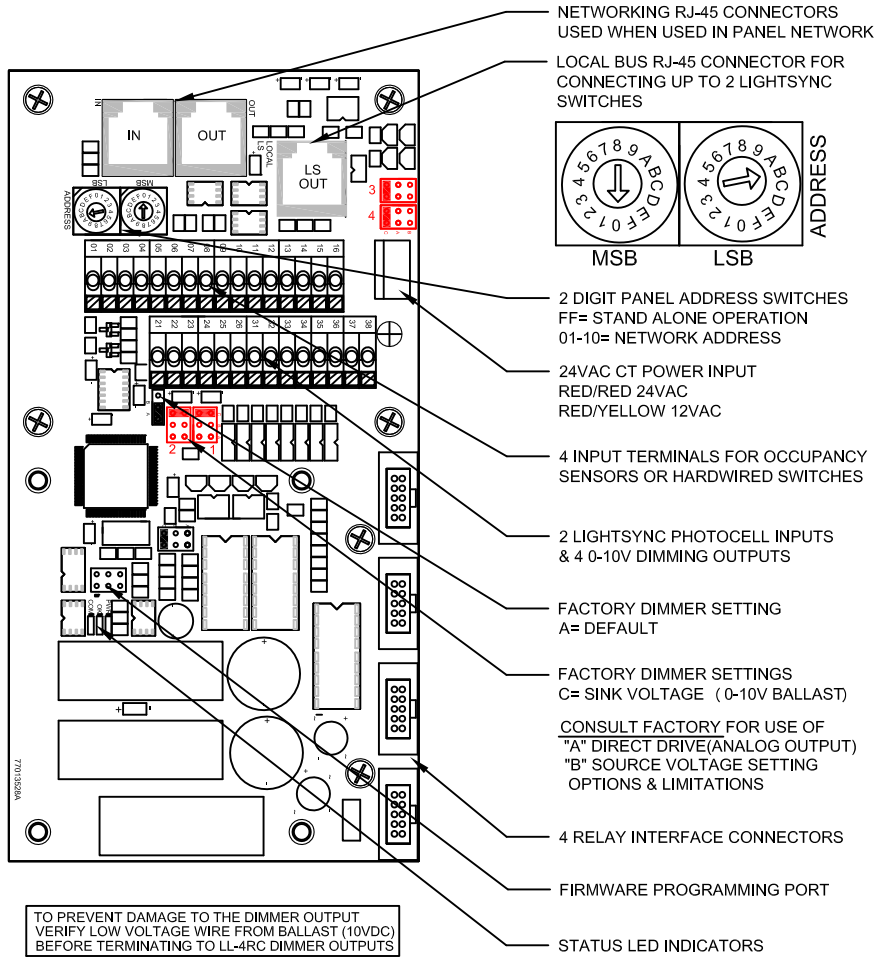

LightLEEDer 4 Load Room Controller Wiring Detail

ATTENTION INSTALLING CONTRACTOR
YOU ARE REQUIRED TO SET THE ADDRESS OF THIS DEVICE ACCORDING TO THE RISER PROVIDED BY ILC. FAILURE TO DO SO WILL MAKE THE UNIT NON-FUNCTIONAL