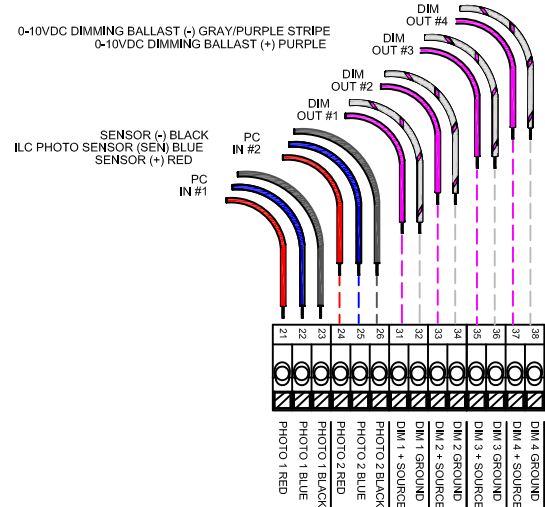

LightLEEDer 4 Load Room Controller Wiring Detail

ATTENTION INSTALLING CONTRACTOR
YOU ARE REQUIRED TO SET THE ADDRESS OF THIS DEVICE ACCORDING TO THE RISER PROVIDED BY ILC. FAILURE TO DO SO WILL MAKE THE UNIT NON-FUNCTIONAL