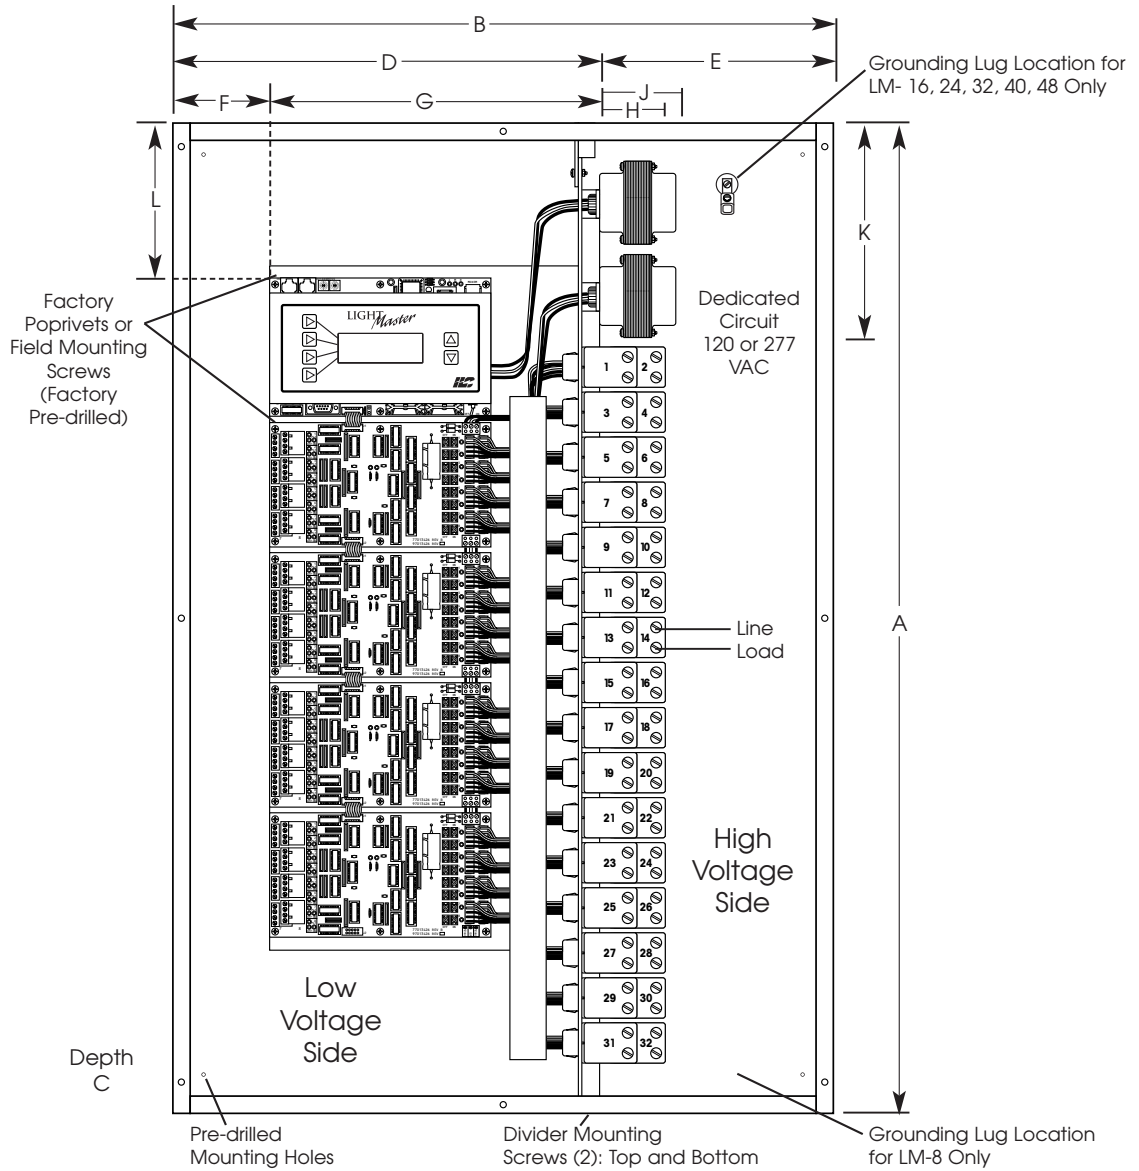

# Enclosure Summary

LightMaster 24/32 Layout Shown as Example  
 NEMA-1 Type Enclosure (Custom enclosures available on request)

Dimension Key (inches)

Panel	Height (A)	Width (B)	Depth (C)	LV Side (D)	HV Side (E)	LV Wiring (F)	LV Processor (G)	2R9C Relay (H)	Power XFMR (J)	XFMR Total (K)	Top to Proc. (L)
LM-8	15	18	4	12.25	5.75	1.25	11	2	3	7.75	3.75
LM-16	24	18	4	12.25	5.75	1.25	11	2	3	9.0	6.75
LM-24	36	24	4	15.5	8.5	3.5	12	2	3	7.75	5.75
LM-32	36	24	4	15.5	8.5	3.5	12	2	3	7.75	5.75
LM-40	48	24	6	15.5	8.5	3.5	12	2	3	7.75	7.5
LM-48	48	24	6	15.5	8.5	3.5	12	2	3	7.75	7.5