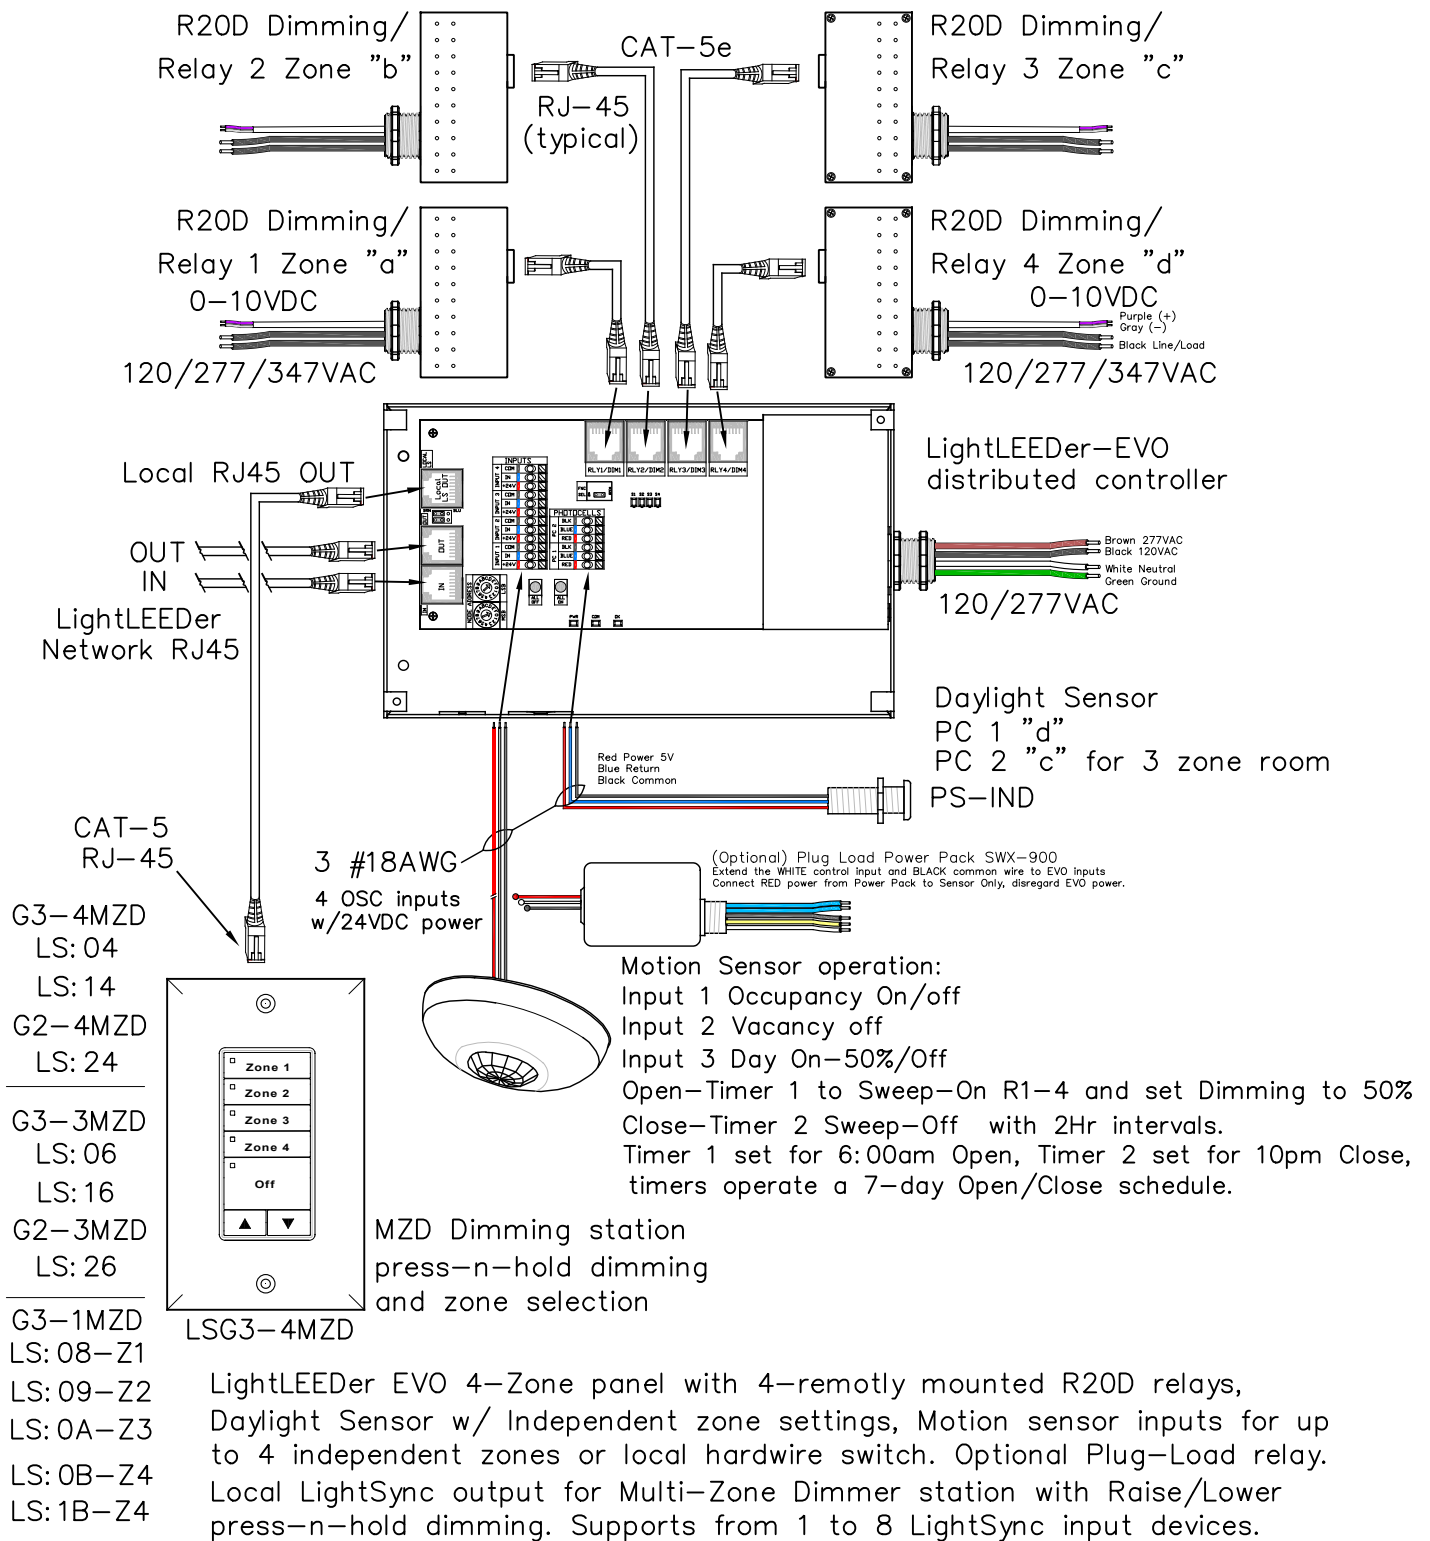

(FE) LL-EVO Open Office, Open Timer ON / Closed - Occupancy, 4-zone, 1-Daylight zone

5229 Edina Industrial Blvd.
Minneapolis, MN 55439
952.829.1900 | ilc-usa.com

Project:

(FE) LL-EVO Open Office
Open Timer On / Closed Timer-Occupancy,
4-Zone, 1-Daylight Zone
LightLEEDer EVO Distributed Controller

SHEET INFORMATION

DATE: 4-20-2020

SCALE: NONE

DRAWN BY: JM

GO#

Sheet:

FE-EVO

Rev: C