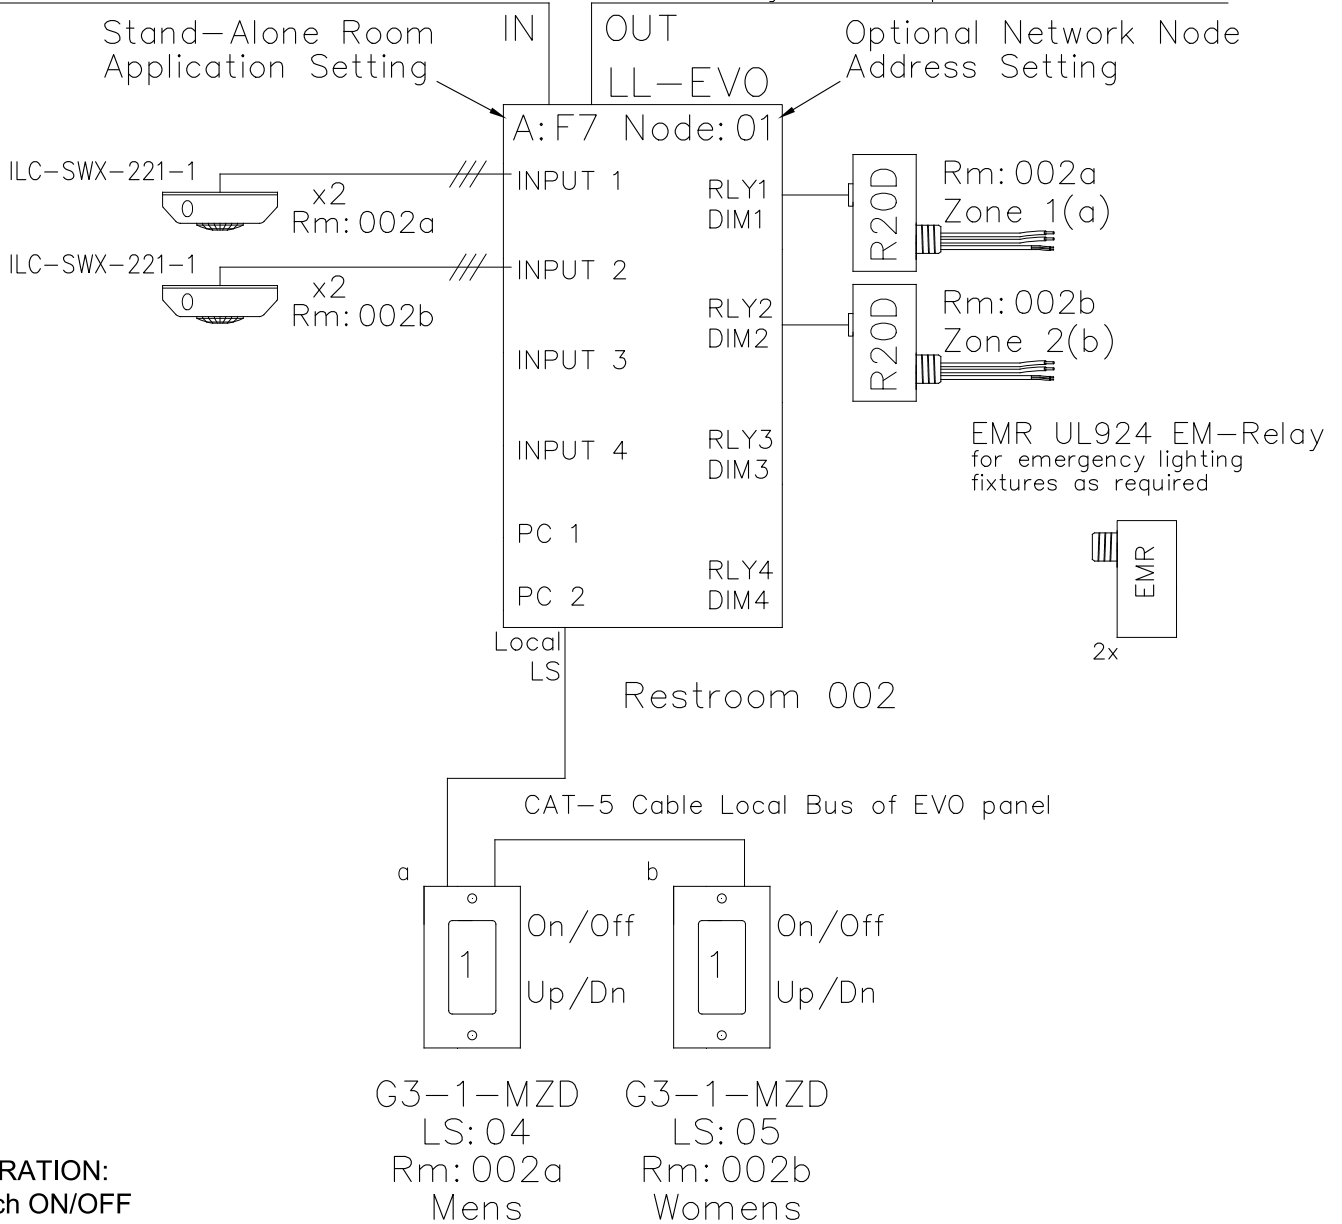

# PUBLIC RESTROOM CA TITLE 24 2019 DESIGN GUIDE RISER DIAGRAM

CAT-5 Data Cable For Network System Option

**OPERATION:**  
 Switch ON/OFF  
 On Level set for 50% dimming  
 Motion sensor set for Occupancy  
 On-50% / Off

a  
 G3-1-MZD  
 LS: 04  
 Rm: 002a  
 Mens

b  
 G3-1-MZD  
 LS: 05  
 Rm: 002b  
 Womens

5229 Edina Industrial Blvd.  
 Minneapolis, MN 55439  
 952.829.1900 | ilc-usa.com

XX				Project:
NUMBER	REVISIONS	DATE	SHEET INFORMATION	
A	Code Riser CR0002	5-6-19	DATE:	5-6-19
C	Rev C Update	4-27-20	SCALE:	NONE
			DRAWN BY:	JM

Title: <b>PUBLIC RESTROOM CA TITLE 24 2019 RISER</b>	
GO# <b>219xxxx</b>	Sheet: <b>CR0002</b>