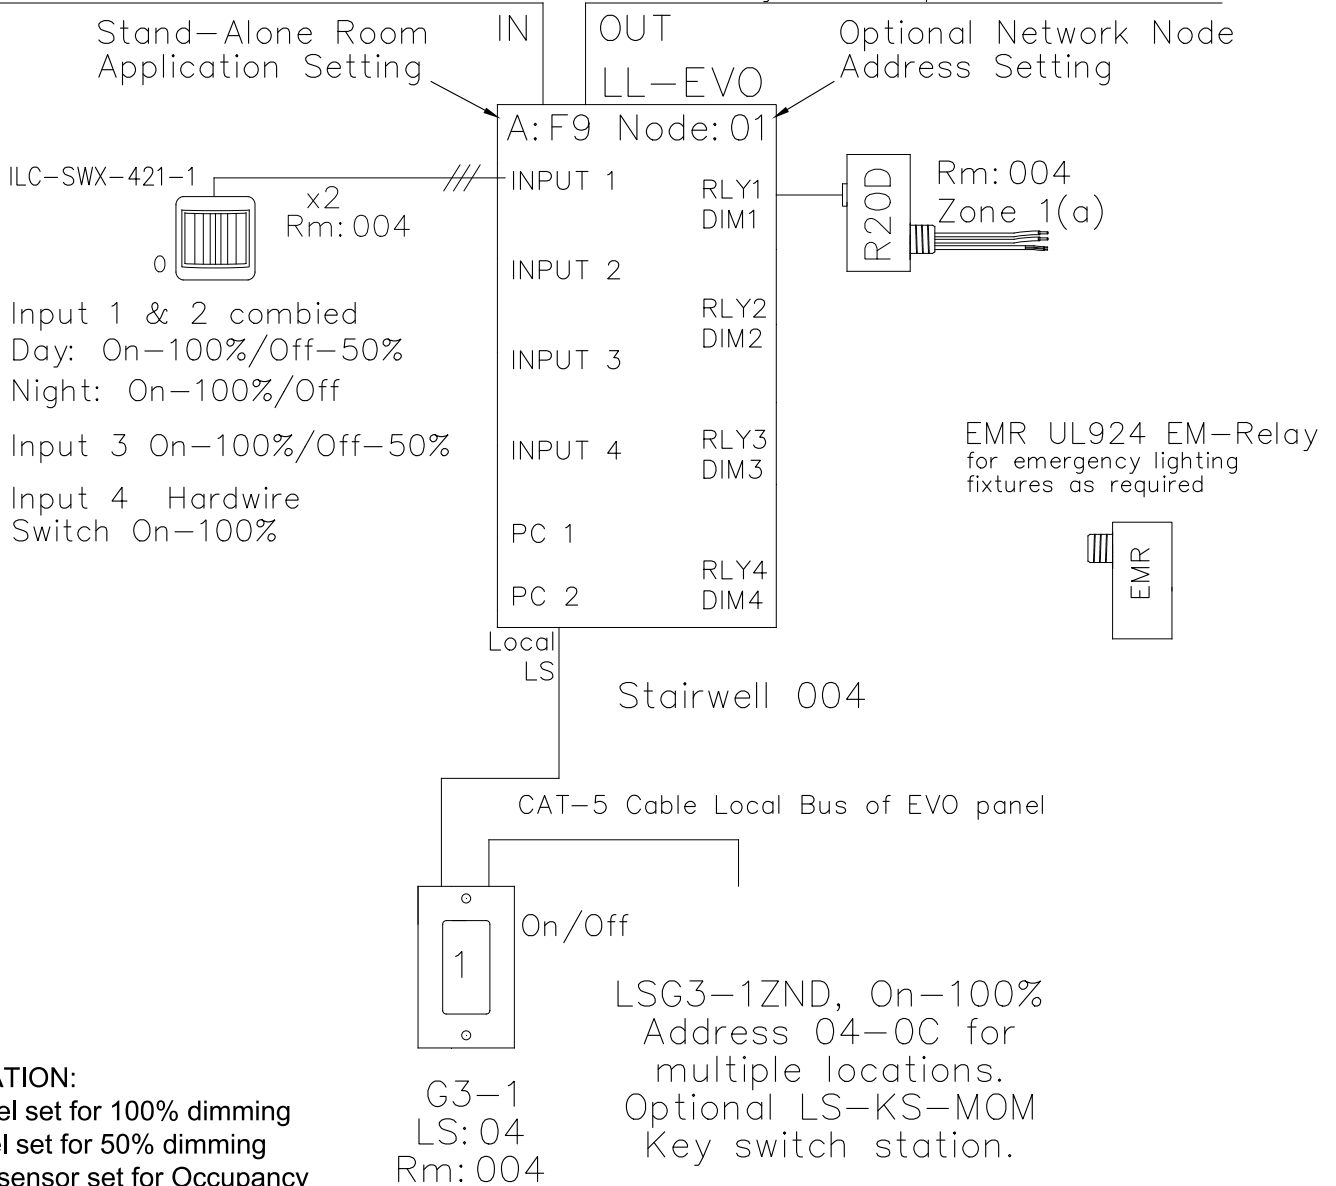

STAIRWELL CA TITLE 24 2019 DESIGN GUIDE RISER DIAGRAM

CAT-5 Data Cable For Network System Option

OPERATION:

- On Level set for 100% dimming
- Off level set for 50% dimming
- Motion sensor set for Occupancy
- On at -100% / Un-Occupied - 50%
- Night: On-100% / Off

Photocell can be added to limits max level in daylight zones using relay output 2, If Windows or Skylights are present .

5229 Edina Industrial Blvd.
Minneapolis, MN 55439
952.829.1900 | ilc-usa.com

XX				Project:
NUMBER	REVISIONS	DATE	SHEET INFORMATION	
A	Code Riser CR0004	5-6-19	DATE:	5-6-19
C	Rev C Update	4-27-20	SCALE:	NONE
			DRAWN BY:	JM

STAIRWELL CA TITLE 24 2019 RISER		Title:
219xxxx	CR0004	Sheet:
GO#	Sheet:	