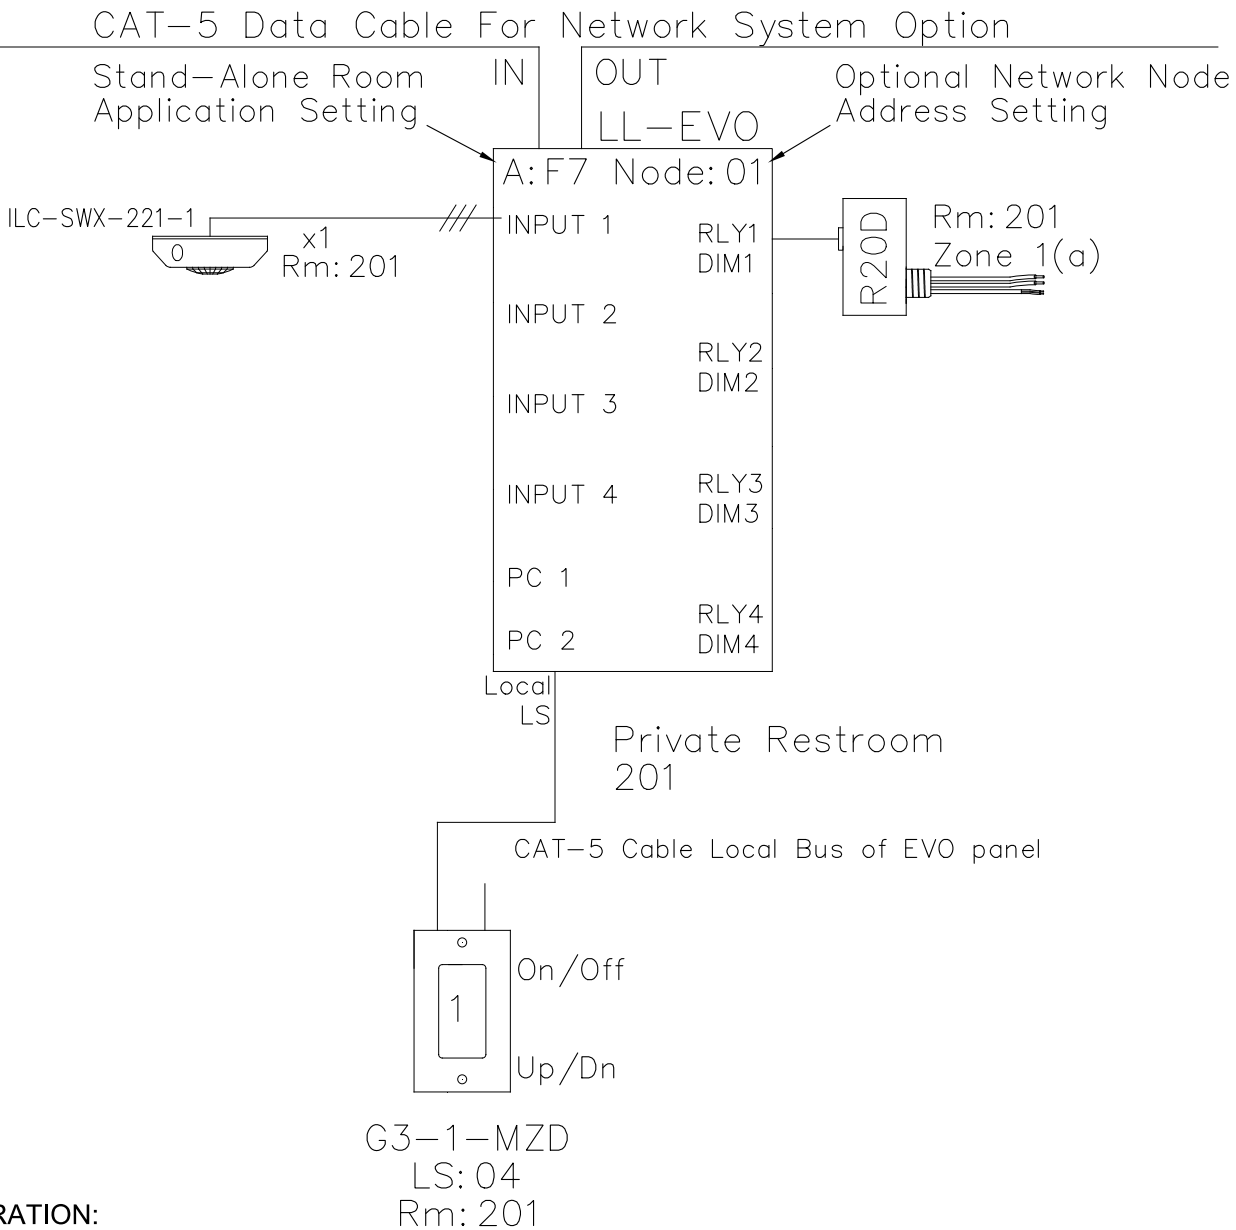

PRIVATE RESTROOM

ASHRAE DESIGN GUIDE 90.1 - 2013

RISER DIAGRAM

OPERATION:
 Switch ON/OFF
 On Level set for 50% dimming
 Motion sensor set for Occupancy On/Off

5229 Edina Industrial Blvd.
 Minneapolis, MN 55439
 952.829.1900 | ilc-usa.com

XX				Project:
NUMBER	REVISIONS	DATE	SHEET INFORMATION	
A	Code Riser CR0201	5-6-19	DATE:	5-6-19
C	Rev C Update	4-27-20	SCALE:	NONE
			DRAWN BY:	JM

Title:

PRIVATE RESTROOM
ASHRAE 90.1
RISER

GO#	Sheet:
219xxxx	CR0201