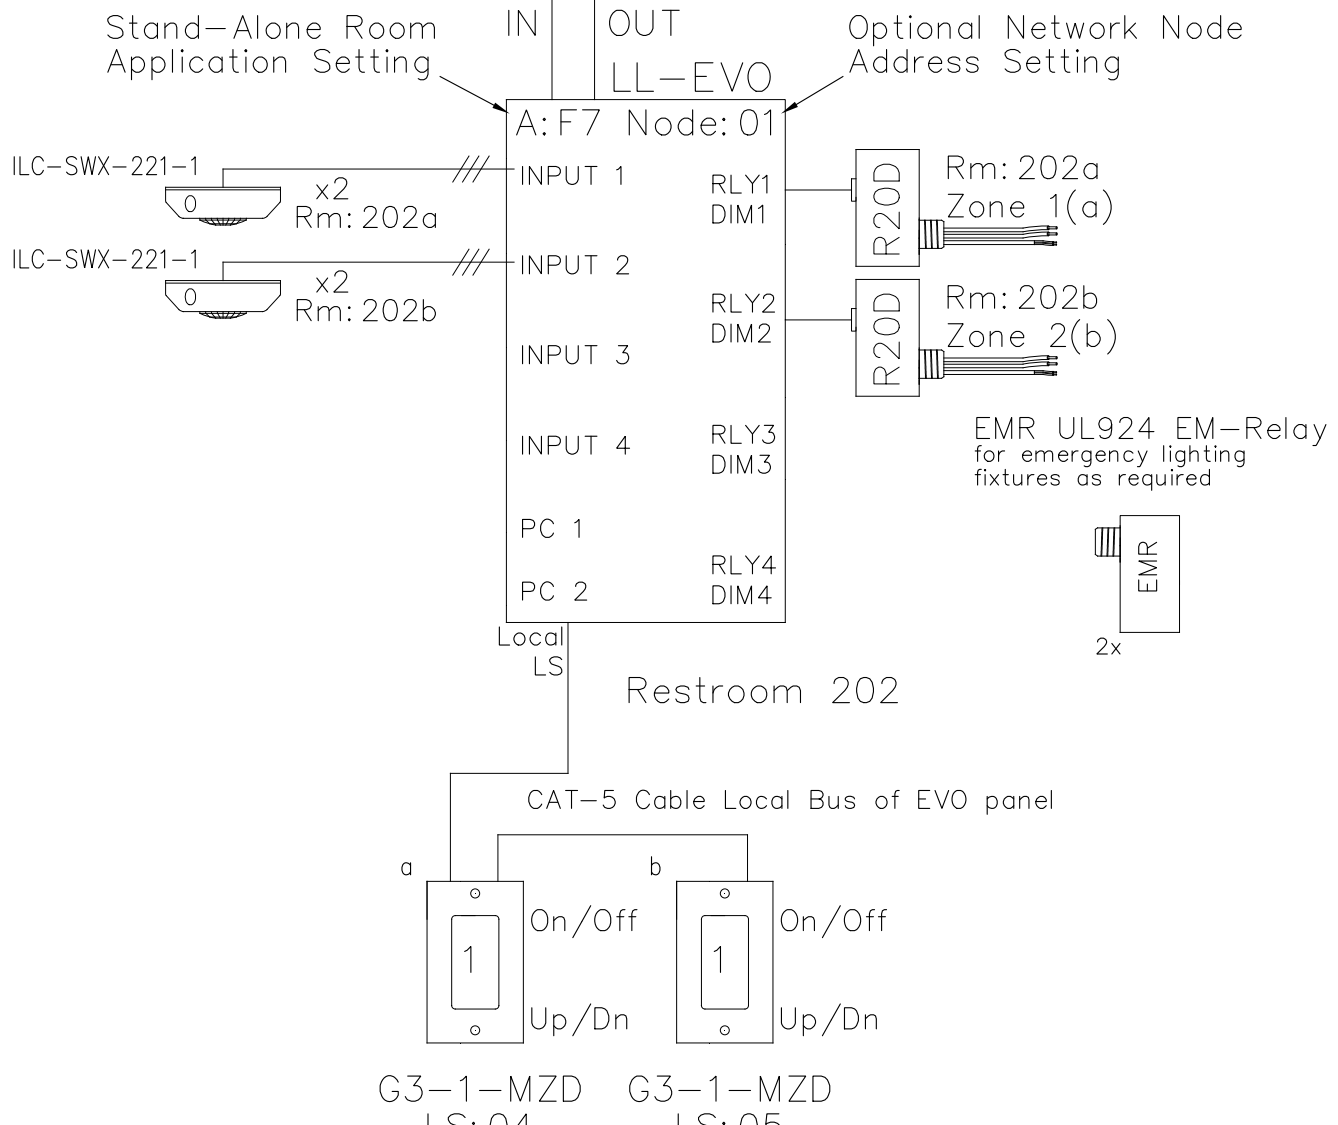

PUBLIC RESTROOM ASHRAE DESIGN GUIDE 90.1 - 2013 RISER DIAGRAM

CAT-5 Data Cable For Network System Option

OPERATION:
 Switch ON/OFF
 On Level set for 100% dimming
 Motion sensor set for Occupancy
 On-50%/Off

G3-1-MZD G3-1-MZD
 LS: 04 LS: 05
 Rm: 202a Rm: 202b
 Mens Womens

intelligent
lighting controls

5229 Edina Industrial Blvd.
 Minneapolis, MN 55439
 952.829.1900 | ilc-usa.com

XX				Project:
NUMBER	REVISIONS	DATE	SHEET INFORMATION	
A	Code Riser CR0202	5-6-19	DATE:	5-6-19
C	Rev C Update	4-27-20	SCALE:	NONE
			DRAWN BY:	JM

Title:

**PUBLIC RESTROOM
ASHRAE 90.1
RISER**

GO#	Sheet:
219xxxx	CR0202