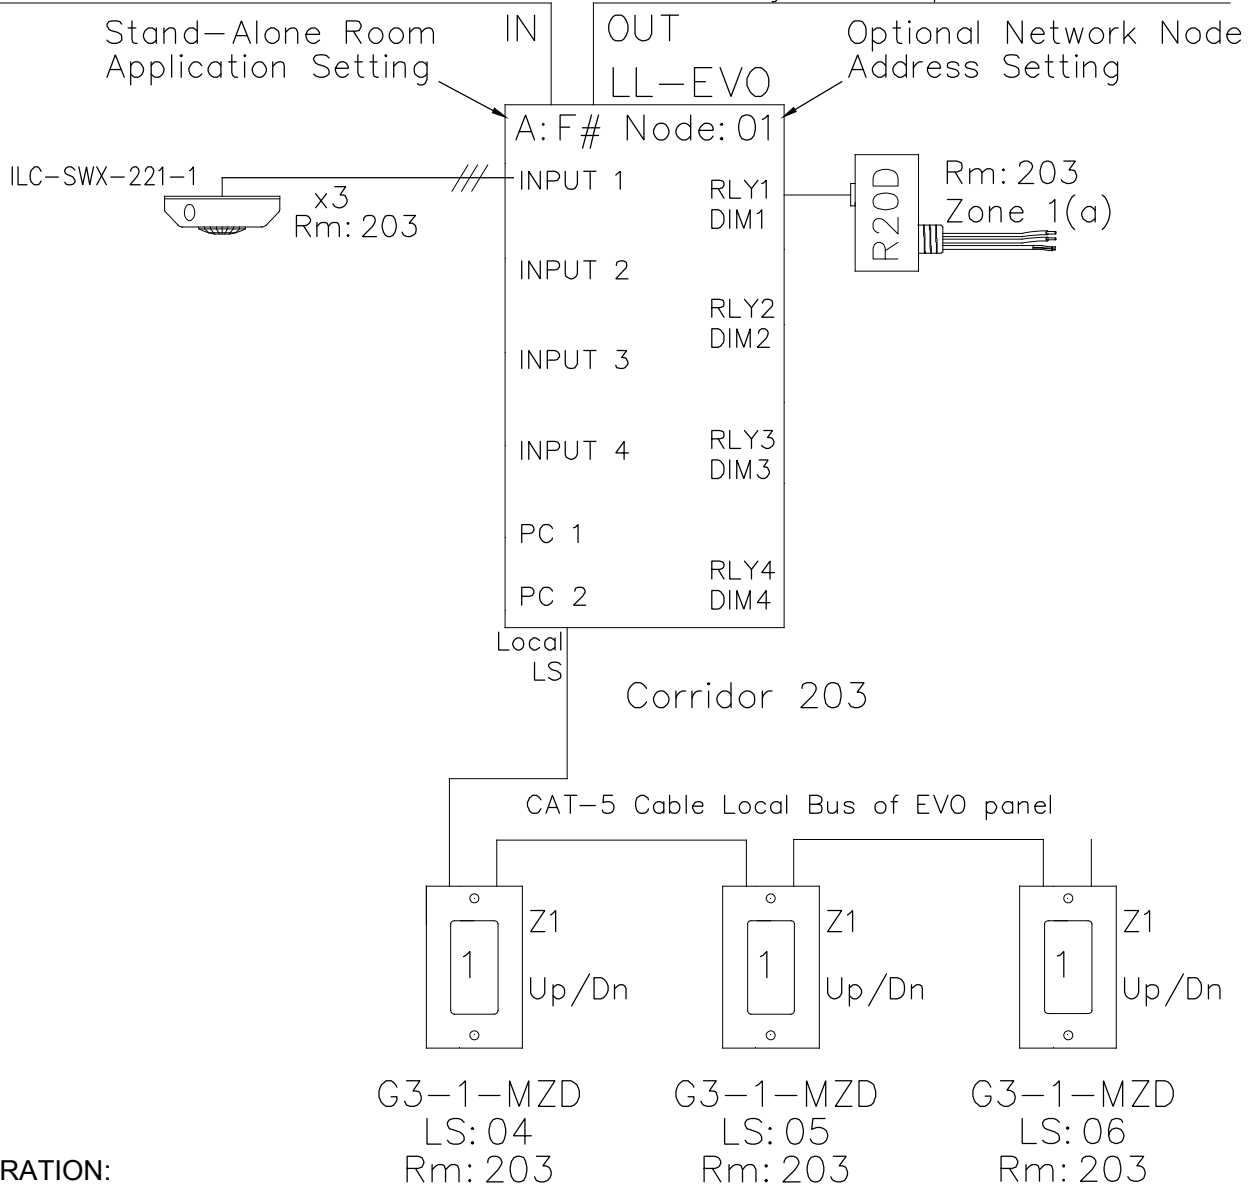

CORRIDOR ASHRAE DESIGN GUIDE 90.1 - 2010 RISER DIAGRAM

CAT-5 Data Cable For Network System Option

OPERATION:
Switch ON/OFF
On Level set for 100% dimming
Motion sensor set for Vacancy Off

5229 Edina Industrial Blvd.
Minneapolis, MN 55439
952.842.2564 | 800.922.8004
ilc-usa.com

XX				Project:
NUMBER	REVISIONS	DATE	SHEET INFORMATION	
A	Code Riser CR0203	5-6-19	DATE:	5-6-19
1	-	-	SCALE:	NONE
			DRAWN BY:	JM

CORRIDOR ASHRAE 90.1 RISER		Title:
	GO#	Sheet:
	219xxxx	CR0203