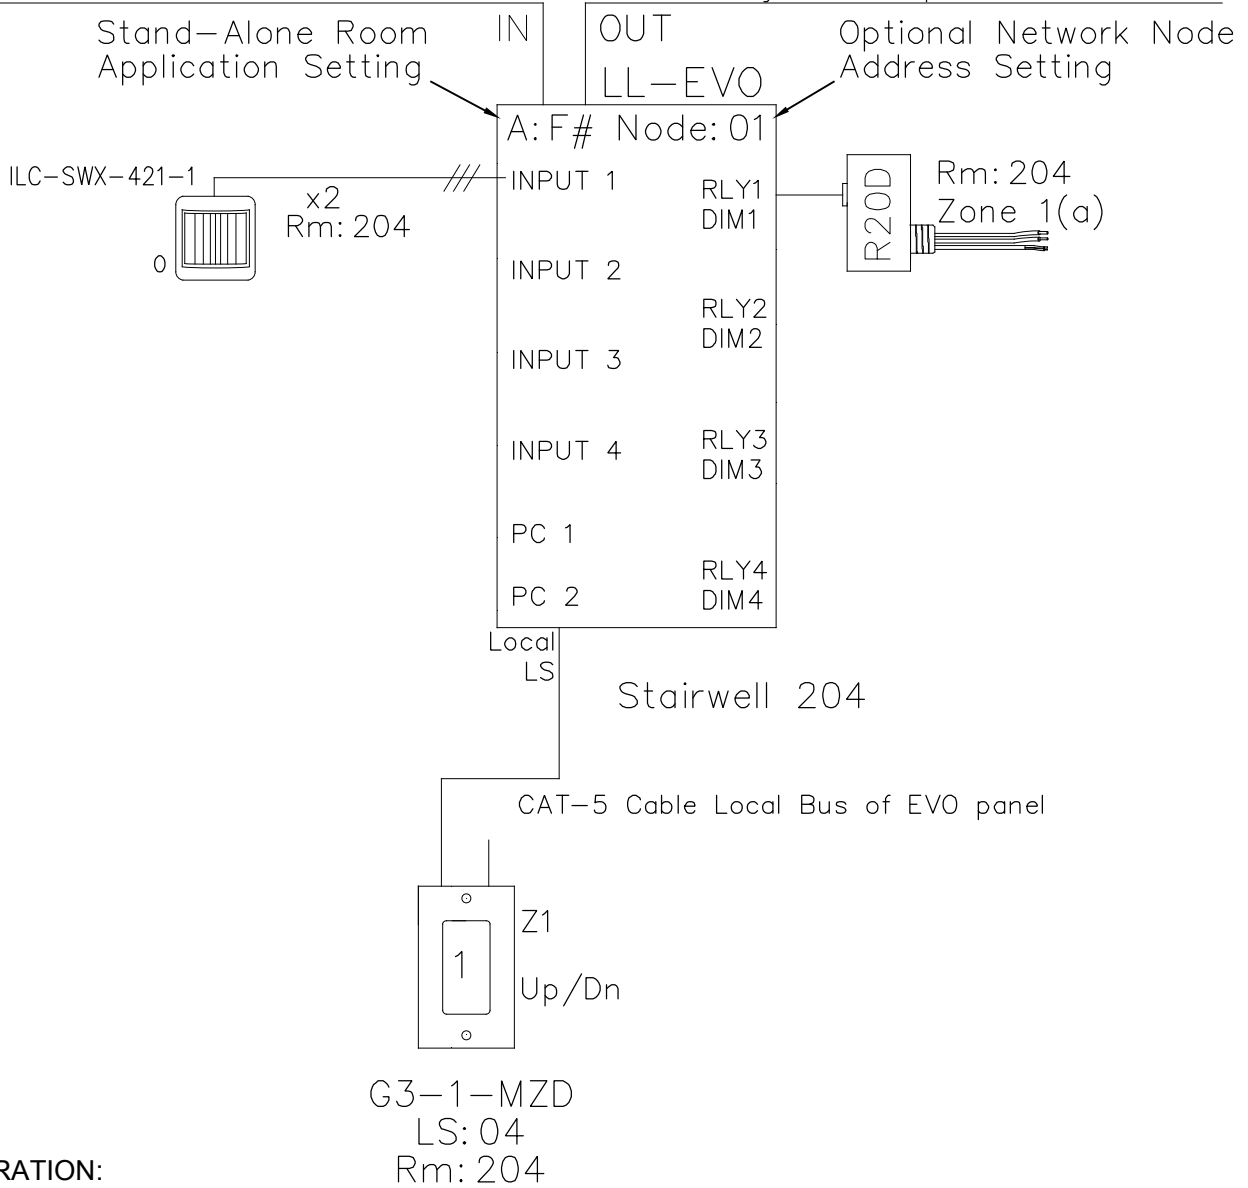

# STAIRWELL ASHRAE DESIGN GUIDE 90.1 - 2010 RISER DIAGRAM

CAT-5 Data Cable For Network System Option

**OPERATION:**  
 Switch ON/Dim  
 On Level set for 100% dimming  
 Off level set for 50% dimming  
 Motion sensor set for Occupancy  
 On at -100% / Un-Occupied at - 50%

5229 Edina Industrial Blvd.  
 Minneapolis, MN 55439  
 952.842.2564 | 800.922.8004  
 ilc-usa.com

XX				Project:
NUMBER	REVISIONS	DATE	SHEET INFORMATION	
A	Code Riser CR0204	5-6-19	DATE:	5-6-19
1	-	-	SCALE:	NONE
			DRAWN BY:	JM

**STAIRWELL  
ASHRAE 90.1  
RISER**

Title:

GO#      Sheet:  
**219xxxx**      **CR0204**