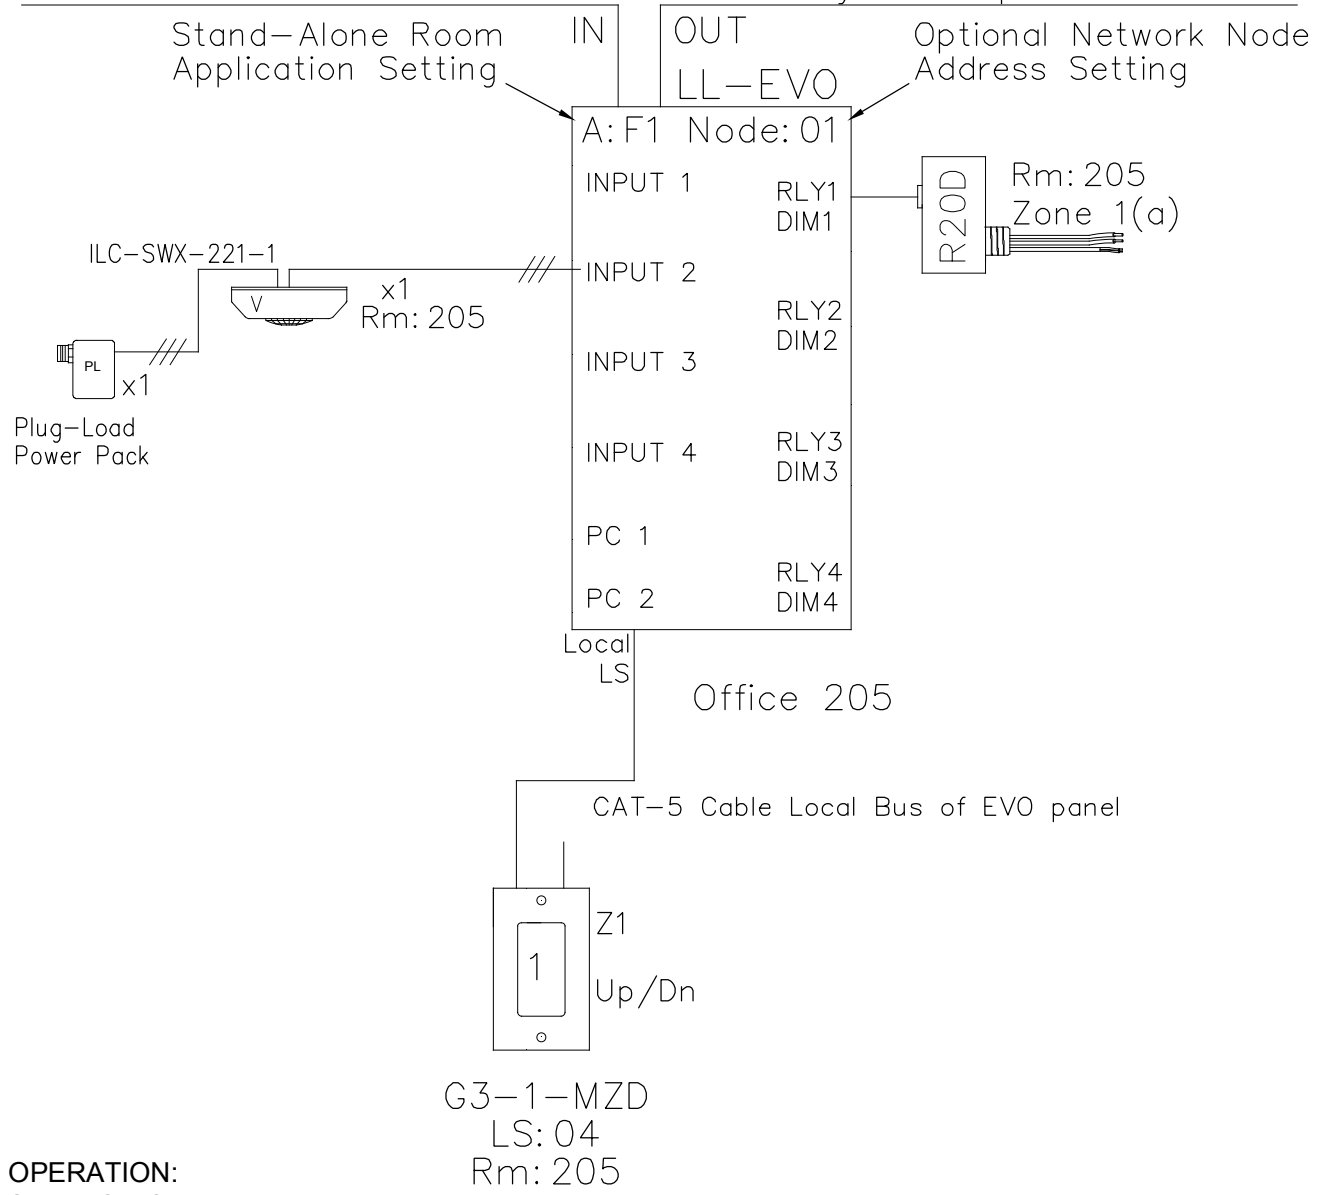

**PRIVATE OFFICE  
ASHRAE DESIGN GUIDE 90.1 - 2010  
<250sf OR IF THE LOAD IS <120W  
RISER DIAGRAM**

CAT-5 Data Cable For Network System Option

**OPERATION:**  
 Switch ON/OFF  
 On Level set for 50% dimming  
 Motion sensor set for Vacancy  
 Plug-load relay for 120V outlets  
 operated by motion sensor on/off.

**intelligent**  
lighting controls

5229 Edina Industrial Blvd.  
 Minneapolis, MN 55439  
 952.842.2564 | 800.922.8004  
 ilc-usa.com

XX				Project:
NUMBER	REVISIONS	DATE	SHEET INFORMATION	
A	Code Riser CR0205	5-6-19	DATE:	5-6-19
1	-	-	SCALE:	NONE
			DRAWN BY:	JM