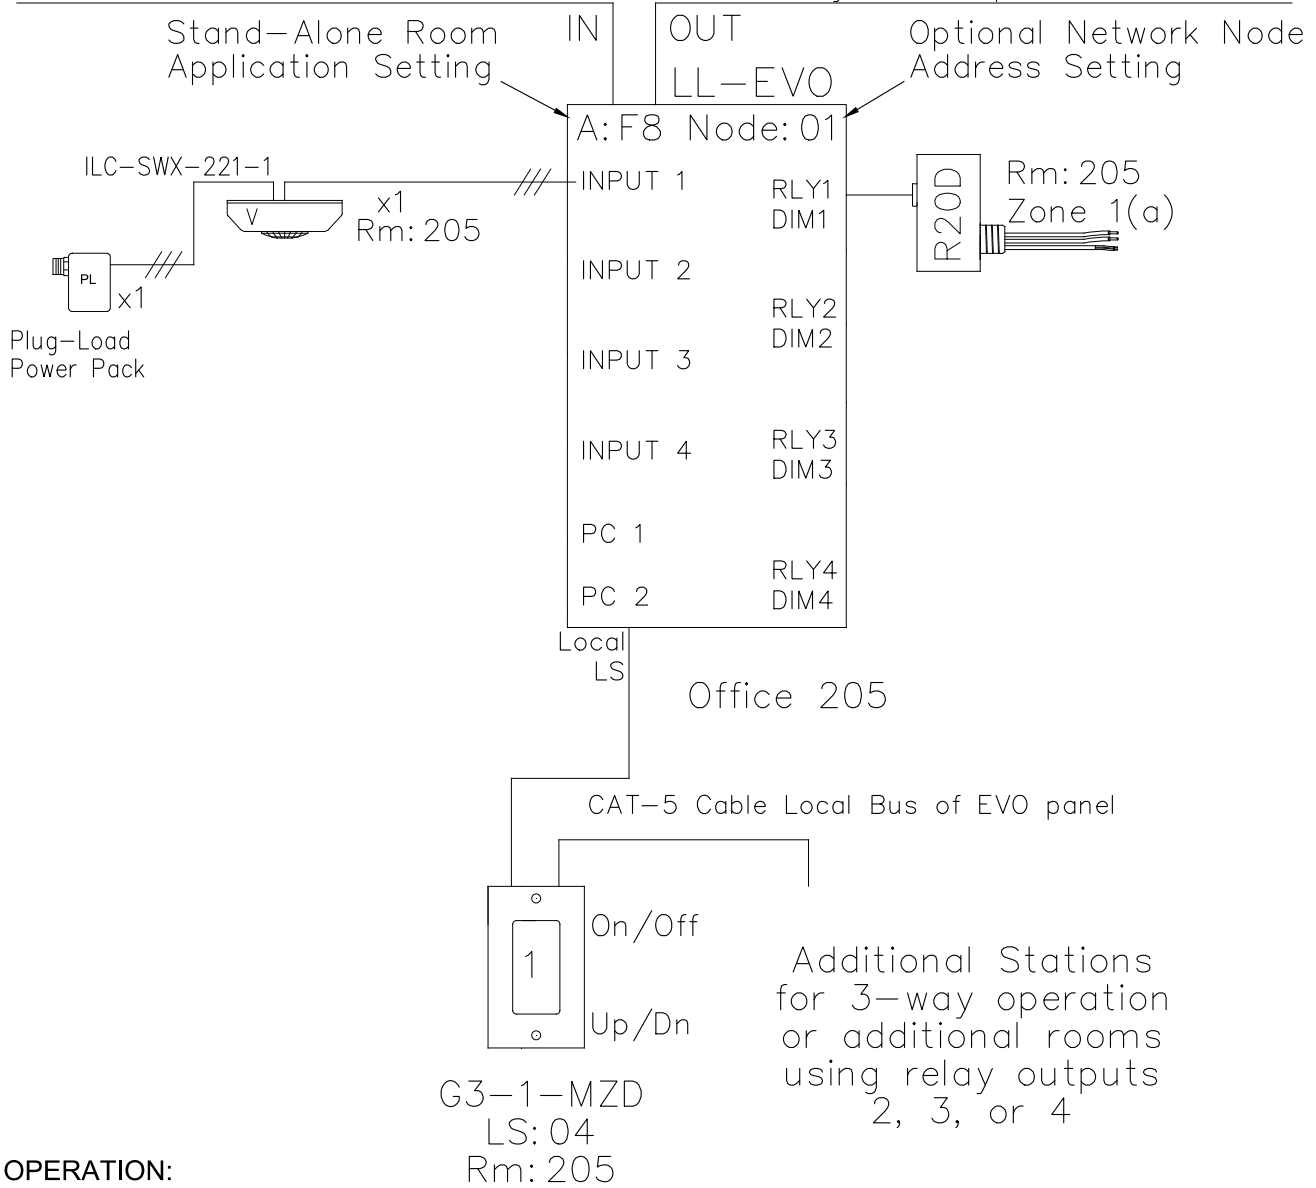

**PRIVATE OFFICE  
ASHRAE DESIGN GUIDE 90.1 - 2013  
<250sf OR IF THE LOAD IS <120W  
RISER DIAGRAM**

CAT-5 Data Cable For Network System Option

**OPERATION:**  
Switch ON-50% /OFF, dimming  
Motion sensor set for Vacancy  
Plug-load relay for 120V outlets operated by motion sensor on/off.

5229 Edina Industrial Blvd.  
Minneapolis, MN 55439  
952.829.1900 | ilc-usa.com

XX				Project:	PRIVAE OFFICE Title:
NUMBER	REVISIONS	DATE	SHEET INFORMATION		
A	Code Riser CR0205	5-6-19	DATE:	5-6-19	
C	Rev C Update	4-27-20	SCALE:	NONE	
			DRAWN BY:	JM	

1-ZONE ASHRAE 90.1 RISER	
GO#	Sheet:
219xxxx	CR0205