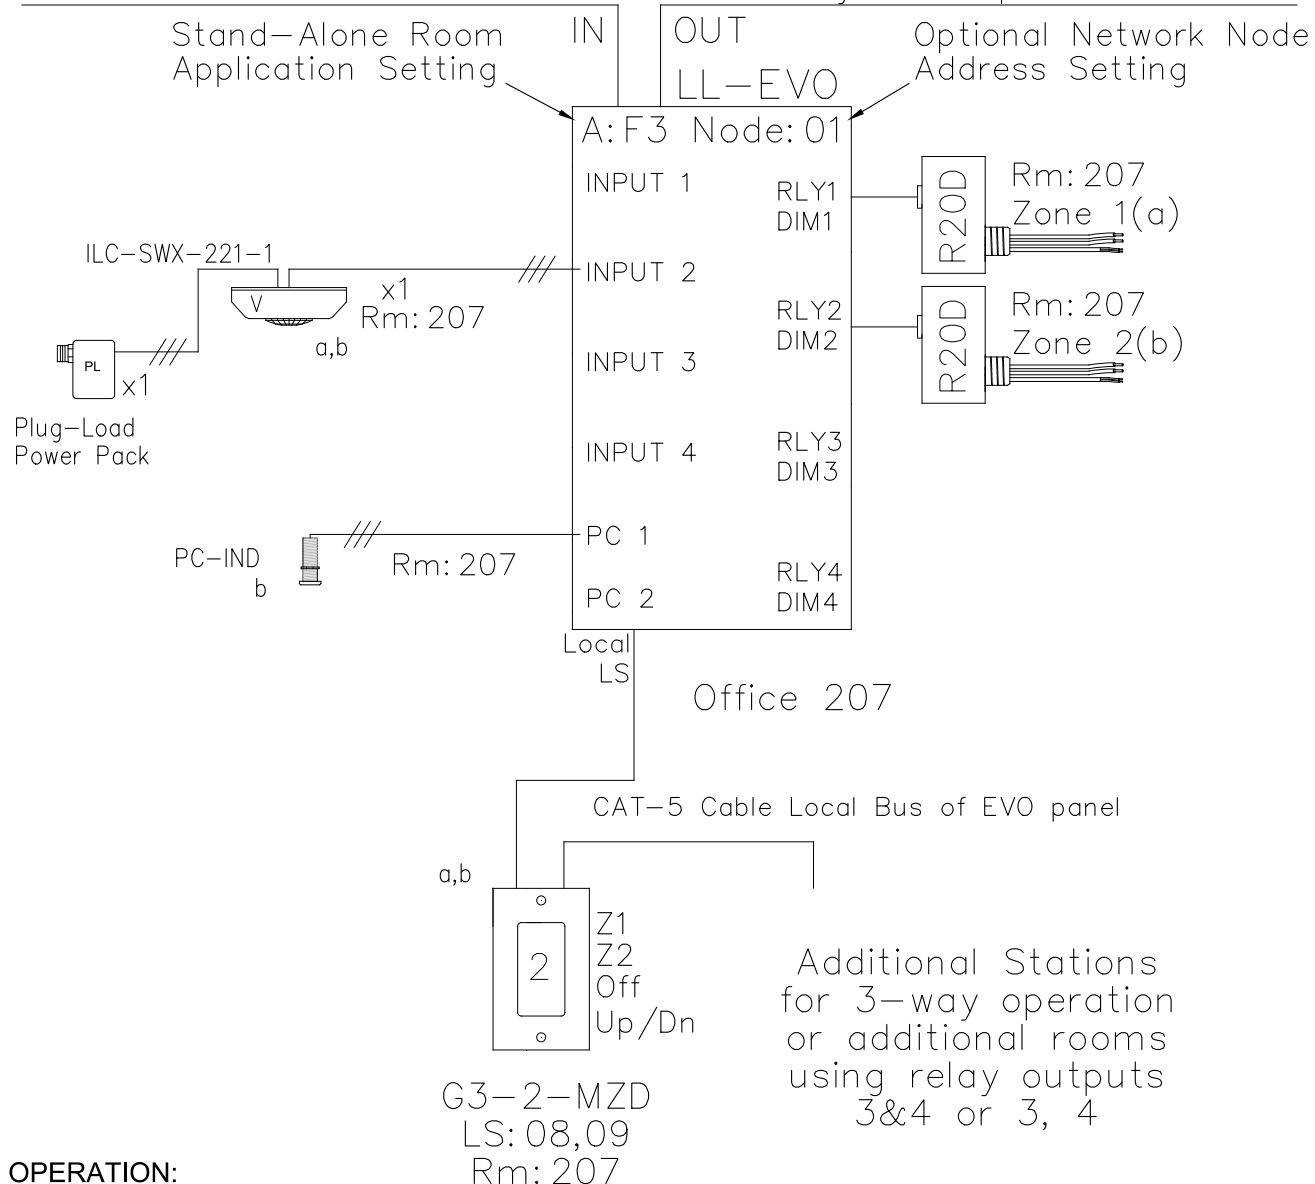

PRIVATE OFFICE WITH WINDOW ASHRAE DESIGN GUIDE 90.1 - 2013 RISER DIAGRAM

CAT-5 Data Cable For Network System Option

OPERATION:
 Switch On/Off, dimming
 Motion sensor set for Vacancy
 Photocell limits max level in daylight zones
 Plug-load relay for 120V outlets operated by motion sensor on/off.

intelligent
lighting controls

5229 Edina Industrial Blvd.
 Minneapolis, MN 55439
 952.829.1900 | ilc-usa.com

XX				Project:
NUMBER	REVISIONS	DATE	SHEET INFORMATION	
A	Code Riser CR0207	5-6-19	DATE:	5-6-19
C	Rev C Update	4-27-20	SCALE:	NONE
			DRAWN BY:	JM

PRIVAE OFFICE Title:
WITH WINDOW
ASHRAE 90.1
RISER

GO# Sheet:
219xxxx **CR0207**