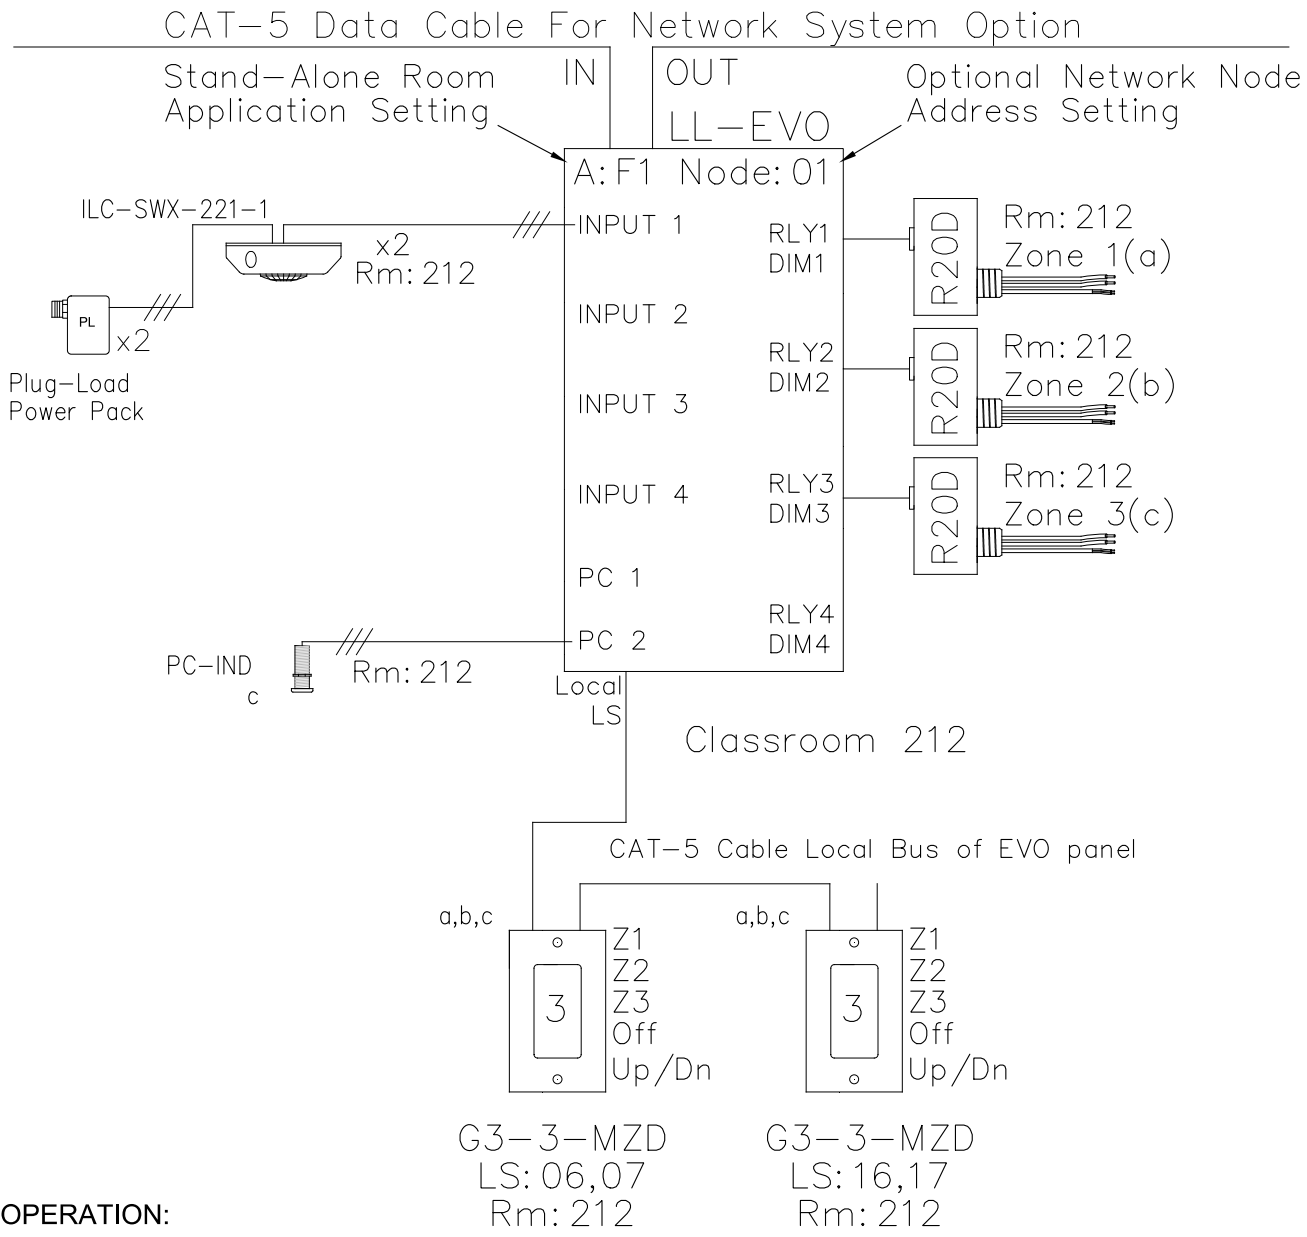

OPEN OFFICE ASHRAE DESIGN GUIDE 90.1 - 2013 RISER DIAGRAM

OPERATION:
 Switch ON/OFF and dimming
 Motion sensor set for Occupancy
 Photocell limits max level in daylight zones
 Plug-load relay for 120V outlets operated by motion sensor on/off.

intelligent
lighting controls

5229 Edina Industrial Blvd.
 Minneapolis, MN 55439
 952.829.1900 | ilc-usa.com

XX				Project:
NUMBER	REVISIONS	DATE	SHEET INFORMATION	
A	Code Riser CR0212	5-6-19	DATE:	5-6-19
C	Rev C Update	4-27-20	SCALE:	NONE
			DRAWN BY:	JM