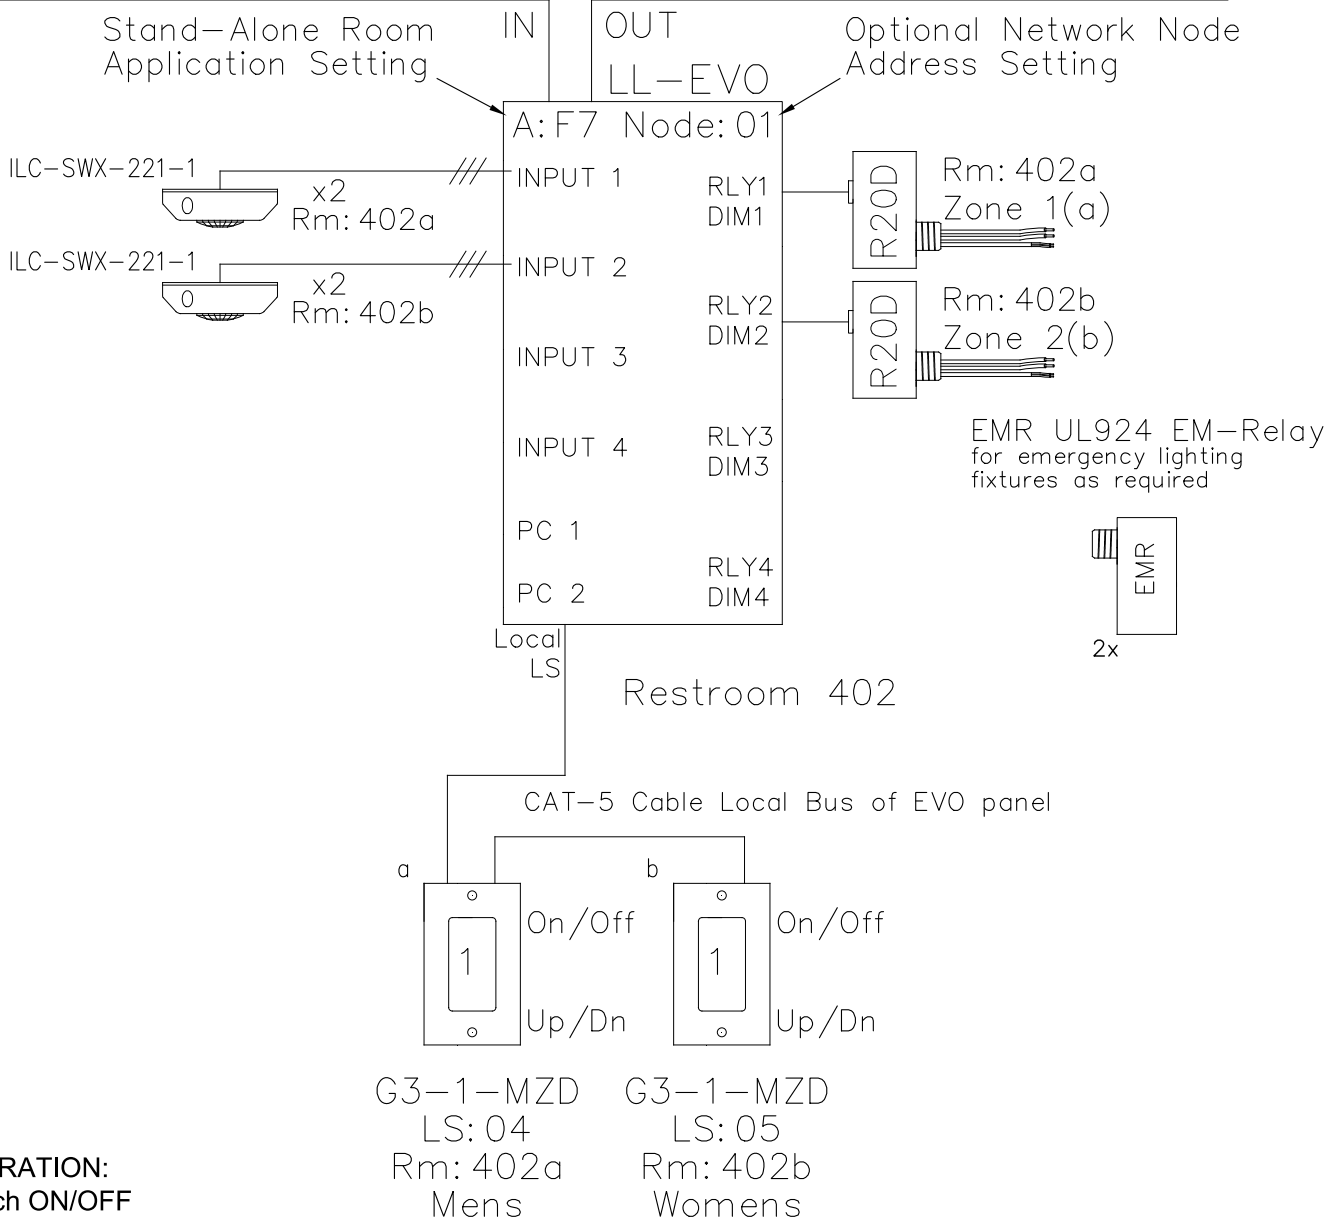

PUBLIC RESTROOM IECC 2015 DESIGN GUIDE RISER DIAGRAM

CAT-5 Data Cable For Network System Option

OPERATION:
 Switch ON/OFF
 On Level set for 50% dimming
 Motion sensor set for Occupancy
 On-50% / Off

a

G3-1-MZD
LS: 04
Rm: 402a
Mens

b

G3-1-MZD
LS: 05
Rm: 402b
Womens

5229 Edina Industrial Blvd.
 Minneapolis, MN 55439
 952.829.1900 | ilc-usa.com

XX				Project:
NUMBER	REVISIONS	DATE	SHEET INFORMATION	
A	Code Riser CR0402	5-6-19	DATE:	5-6-19
C	Rev C Update	4-27-20	SCALE:	NONE
			DRAWN BY:	JM

Title: PUBLIC RESTROOM IECC 2015 RISER	
GO# 219xxxx	Sheet: CR0402