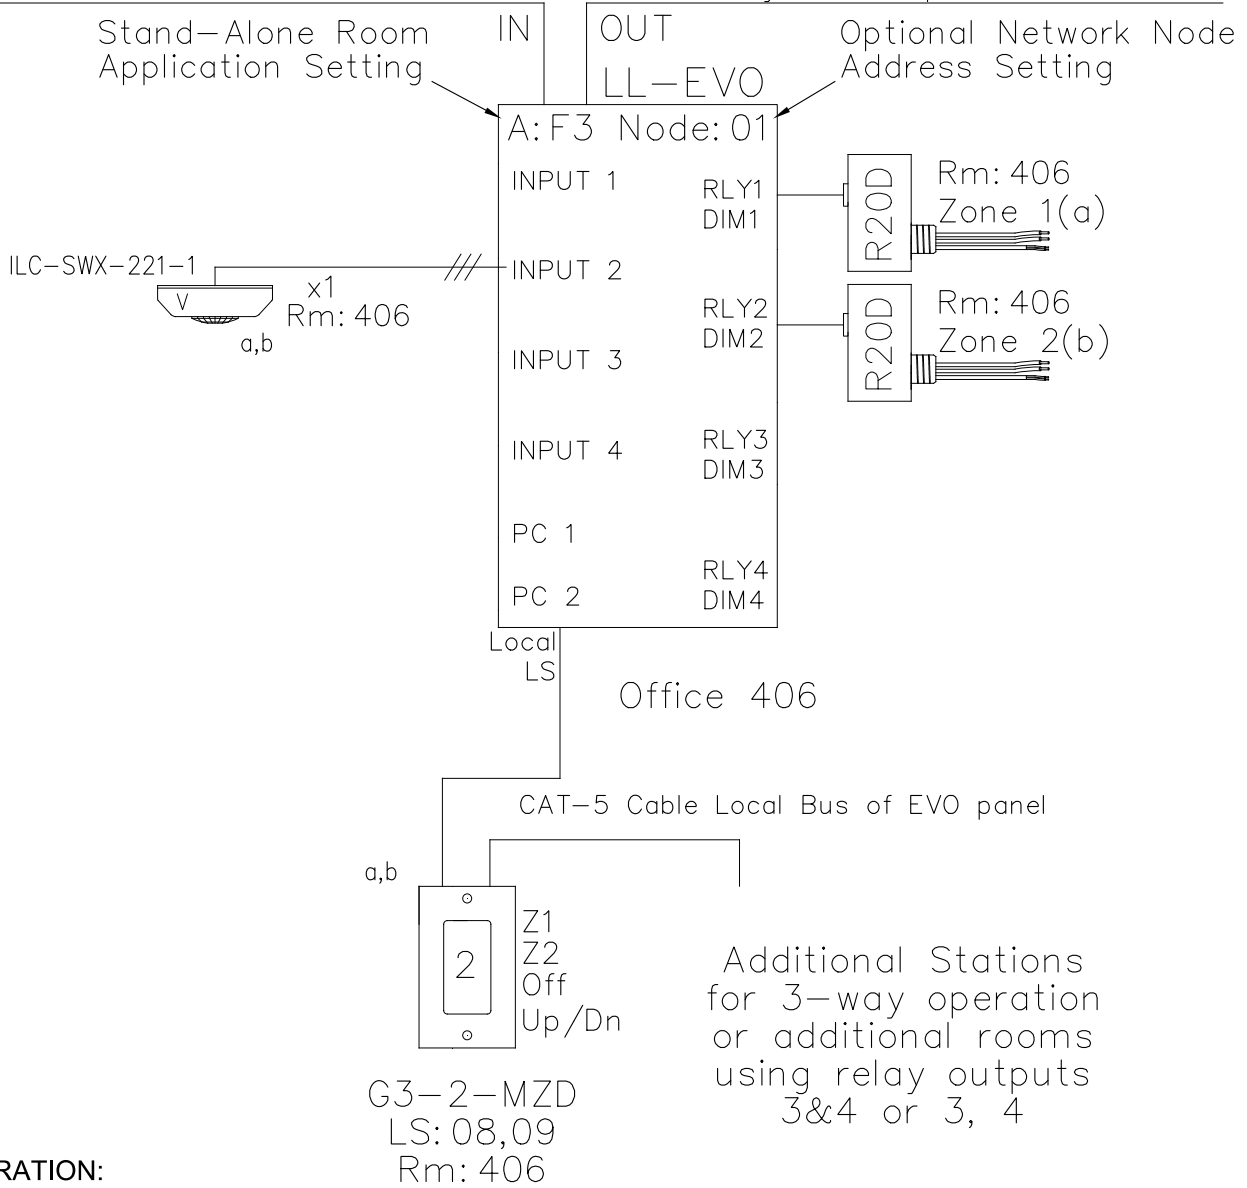

# PRIVATE OFFICE IECC 2015 DESIGN GUIDE <250sf OR IF THE LOAD IS <120W RISER DIAGRAM

CAT-5 Data Cable For Network System Option

**OPERATION:**  
Switch set for On/Off per zone with Dimming  
Motion Sensor set for Vacancy Off

5229 Edina Industrial Blvd.  
Minneapolis, MN 55439  
952.829.1900 | ilc-usa.com

XX				Project:	PRIVAE OFFICE Title:
NUMBER	REVISIONS	DATE	SHEET INFORMATION		
A	Code Riser CR0406	5-6-19	DATE:	5-6-19	
C	Rev C Update	4-27-20	SCALE:	NONE	
			DRAWN BY:	JM	

2-ZONE IECC 2015 RISER	
GO#	Sheet:
219xxxx	CR0406