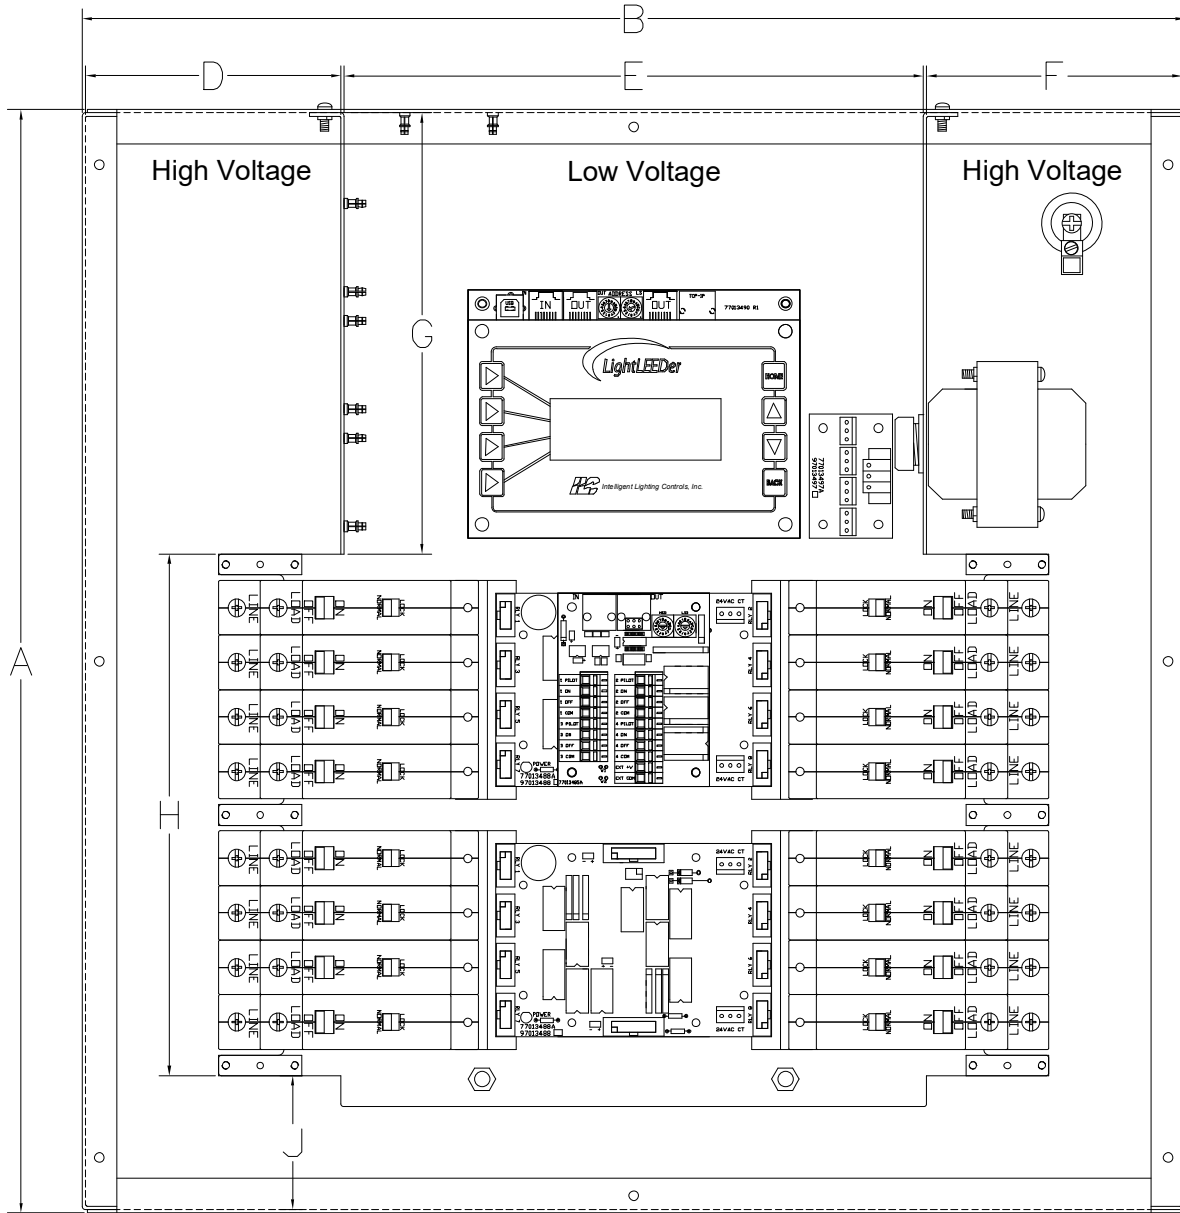

LightLEEDer 4-64 Panel Enclosure Dimensions Details

"C" Depth

LightLEEDer Panel Size	A	B	C	D	E	F	G	H	J
4	11.0	14.0	6.0	N/A	9.6	4.2	5.6	5.2	0.5
8-16	20.0	20.0	6.0	4.6	10.5	4.6	8.0	4.5	2.4
24-32	29.0	20.0	6.0	4.6	10.5	4.6	8.0	18.5	2.3
40-48	38.0	20.0	6.0	4.6	10.5	4.6	8.0	27.6	2.3
56-64	48.0	20.0	6.0	4.6	10.5	4.6	8.0	36.7	3.2

Dimensions in Inches