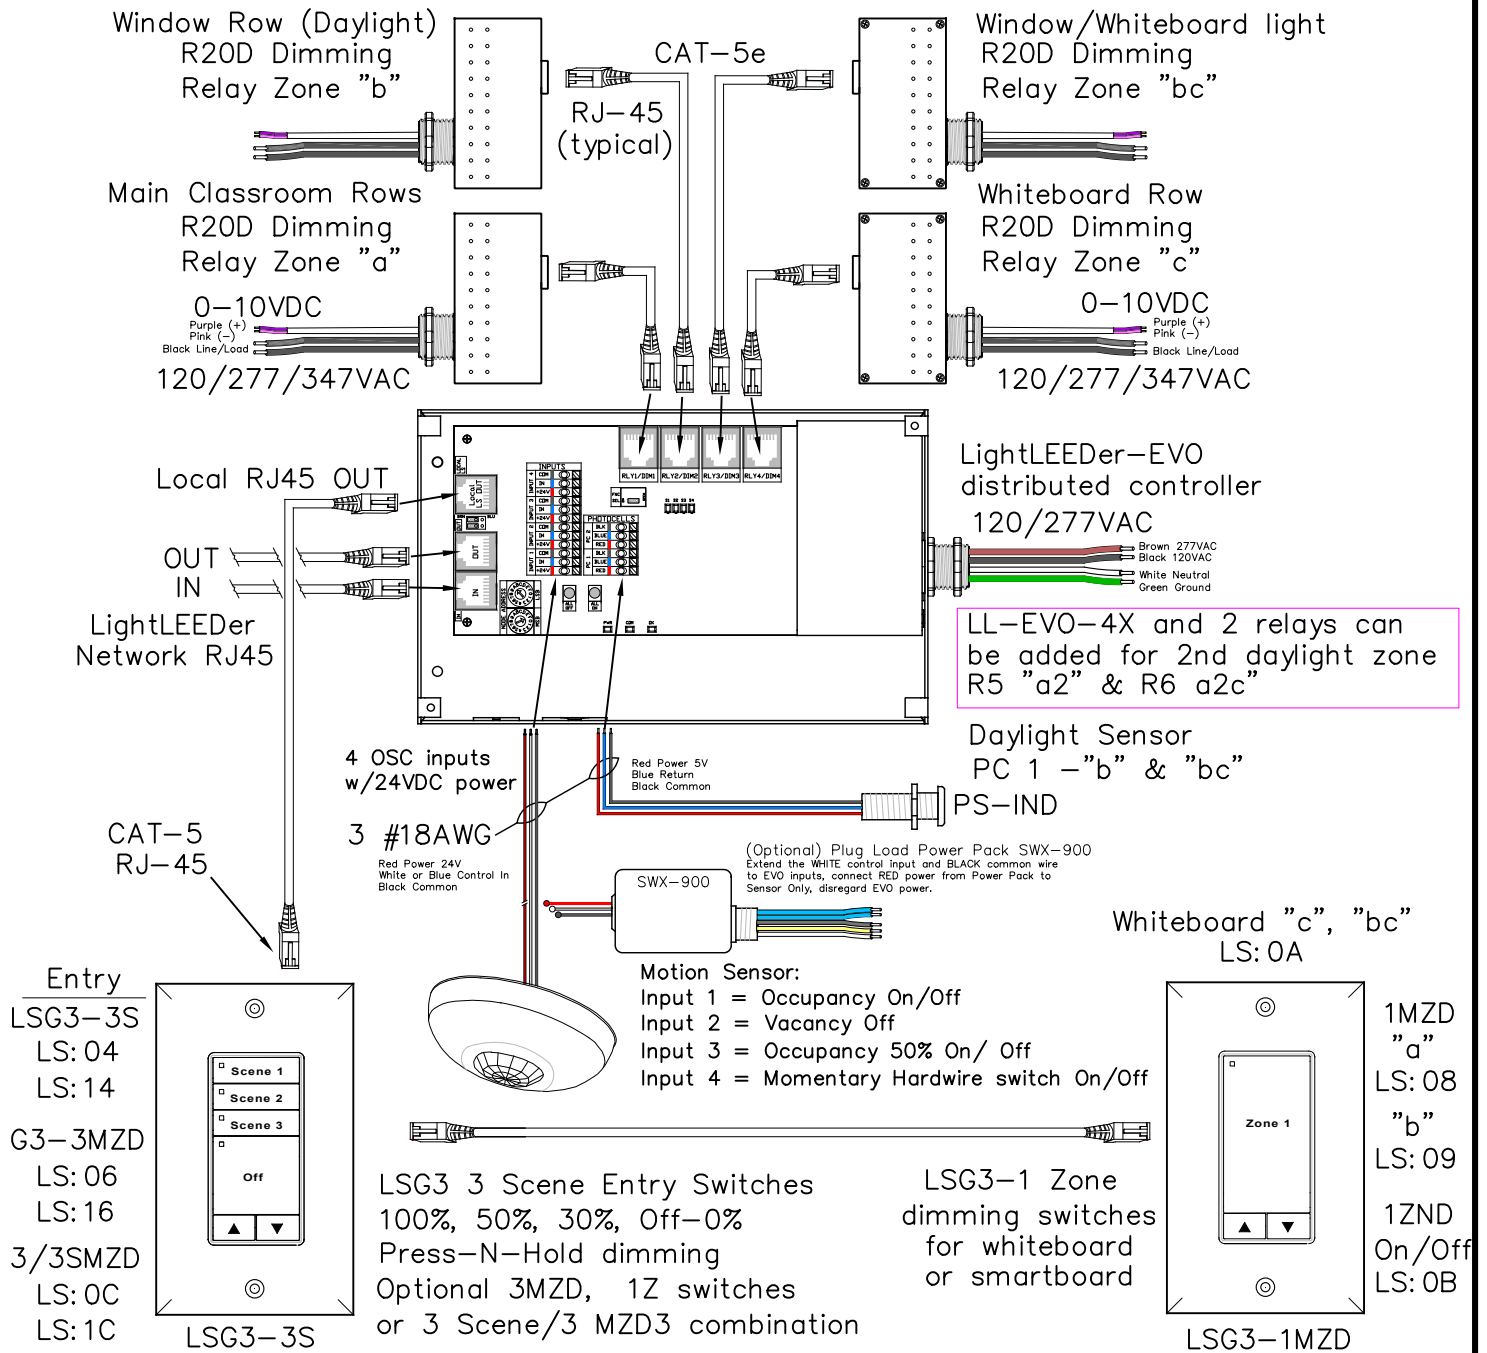

(FB) Classroom, 3-Zone 1-Daylight Zone

a - b - bc - c Lighting Zones, 3-Scene

LightLEEDer EVO 4-Zone panel with 4-remotly mounted R20D relays
 Daylight sensor for window row lighting control, motion sensor inputs for Occupancy On/Off, Vacancy Off, Occ 50% On/Off or local hardwire switch.
 Local LightSync devices for Scene or MZD switches with raise/lower dimming All On/Off, and Whiteboard control. Supports up to 8 LightSync input devices.

5229 Edina Industrial Blvd.
 Minneapolis, MN 55439
 952.829.1900 | ilc-usa.com

Project:

(FB) Classroom Pre-Program Control
 1-Classroom, 3-Zone, 1-Daylight Zone
 "a", "b", "bc", "c" Lighting Zones, 3-scene
 LightLEEDer EVO Distributed Controller

SHEET INFORMATION

DATE: 1-14-2022

SCALE: NONE

DRAWN BY: JM

GO#

Sheet:

--- FB-EVO

Rev: E