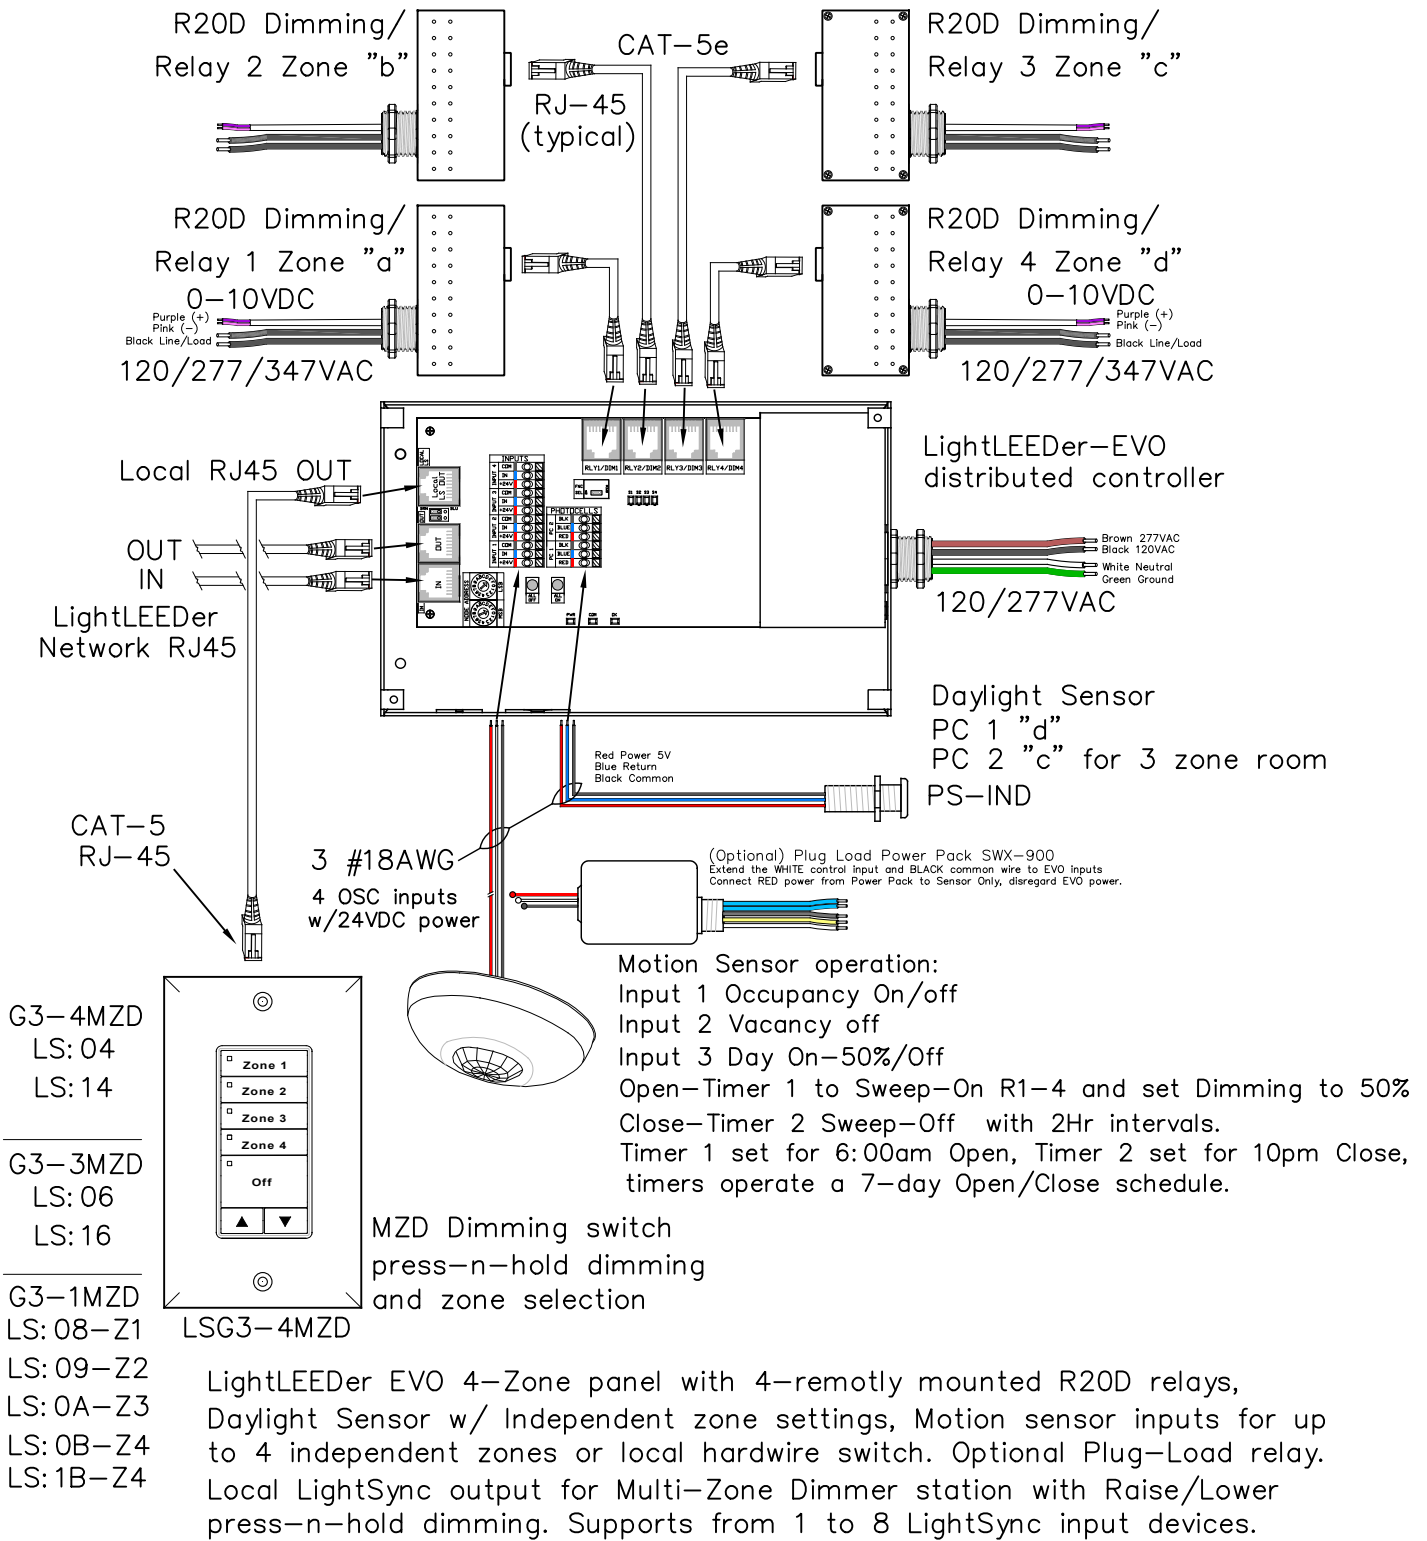

(FE) Open Office, Open Timer ON / Closed - Occupancy, 4-zone, 1-Daylight zone

5229 Edina Industrial Blvd.
Minneapolis, MN 55439
952.829.1900 | ilc-usa.com

Project:

(FE) Open Office Pre-Program Control
Open Timer On / Closed Timer-Occupancy,
4-Zone, 1-Daylight Zone
LightLEEDer EVO Distributed Controller

SHEET INFORMATION

DATE: 1-14-2022

SCALE: NONE

DRAWN BY: JM

GO#

Sheet:

FE-EVO

Rev: E