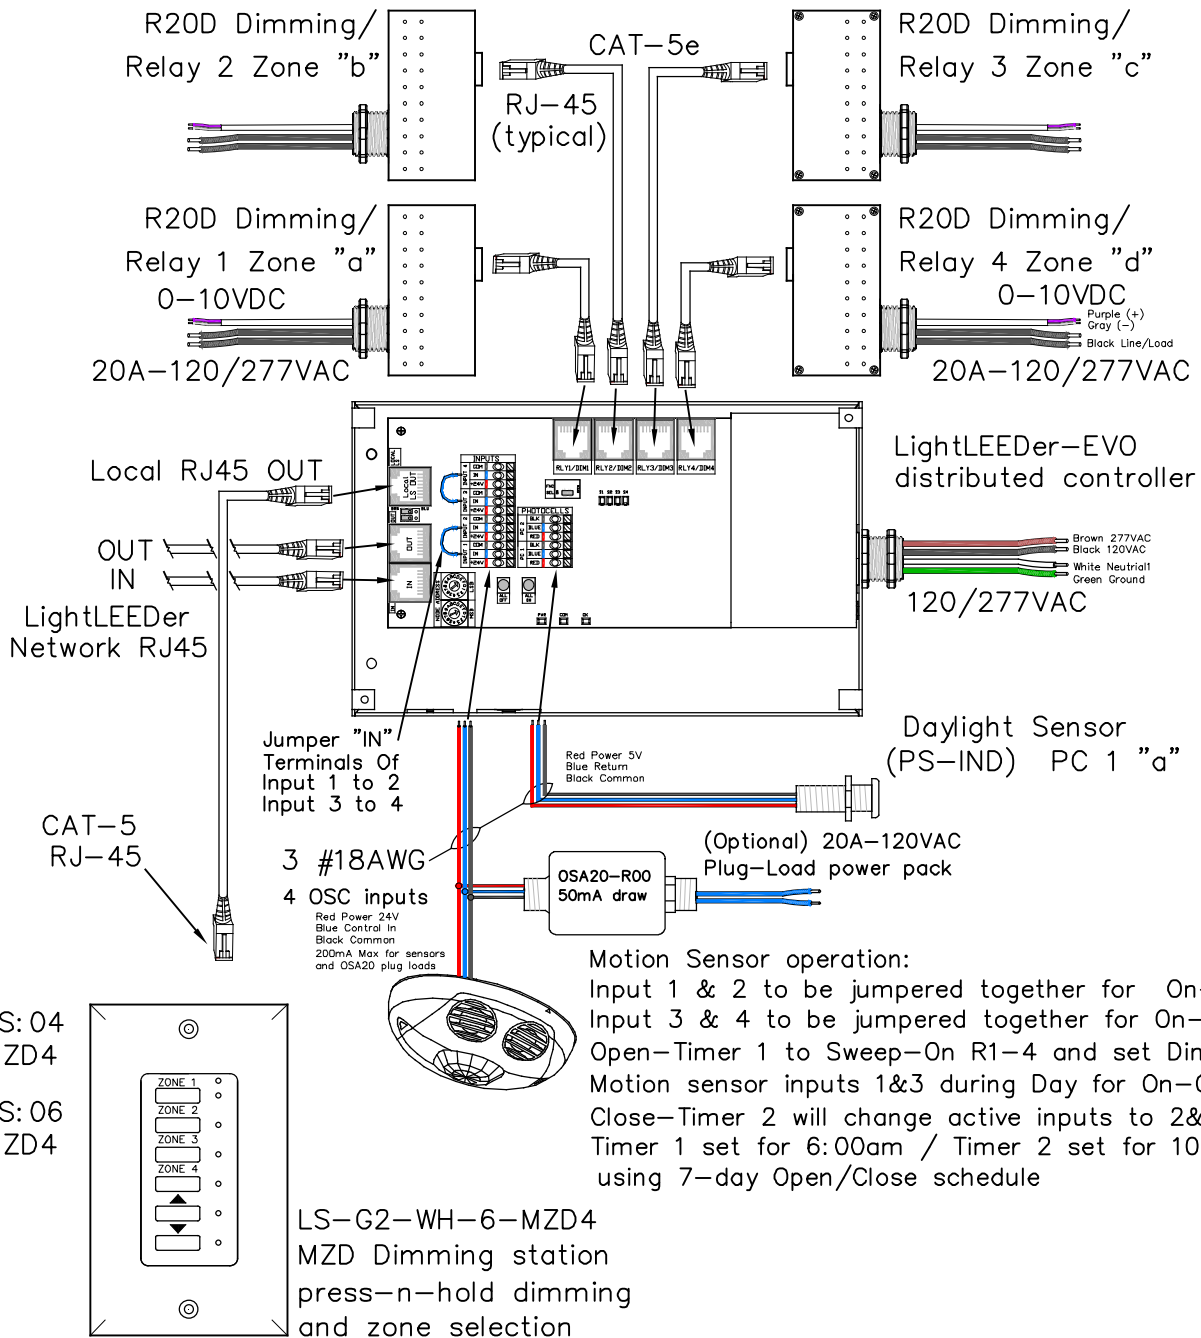

# (FE) LL-EVO Open Office, Open Timer ON / Closed -Occupancy, 4-zone, 1-daylight zone

LightLEEDer EVO 4-Zone panel with 4-remotly mounted R20D relays  
Daylight Sensor w/ Independent zone settings, Motion sensor inputs for up to 4 independent zones or local hardwire switch. Optional Plug-load relay. Local LightSync output for Multi-Zone Dimmer station with Raise/Lower press-n-hold dimming, supports from 1 to 8 LightSync input devices.