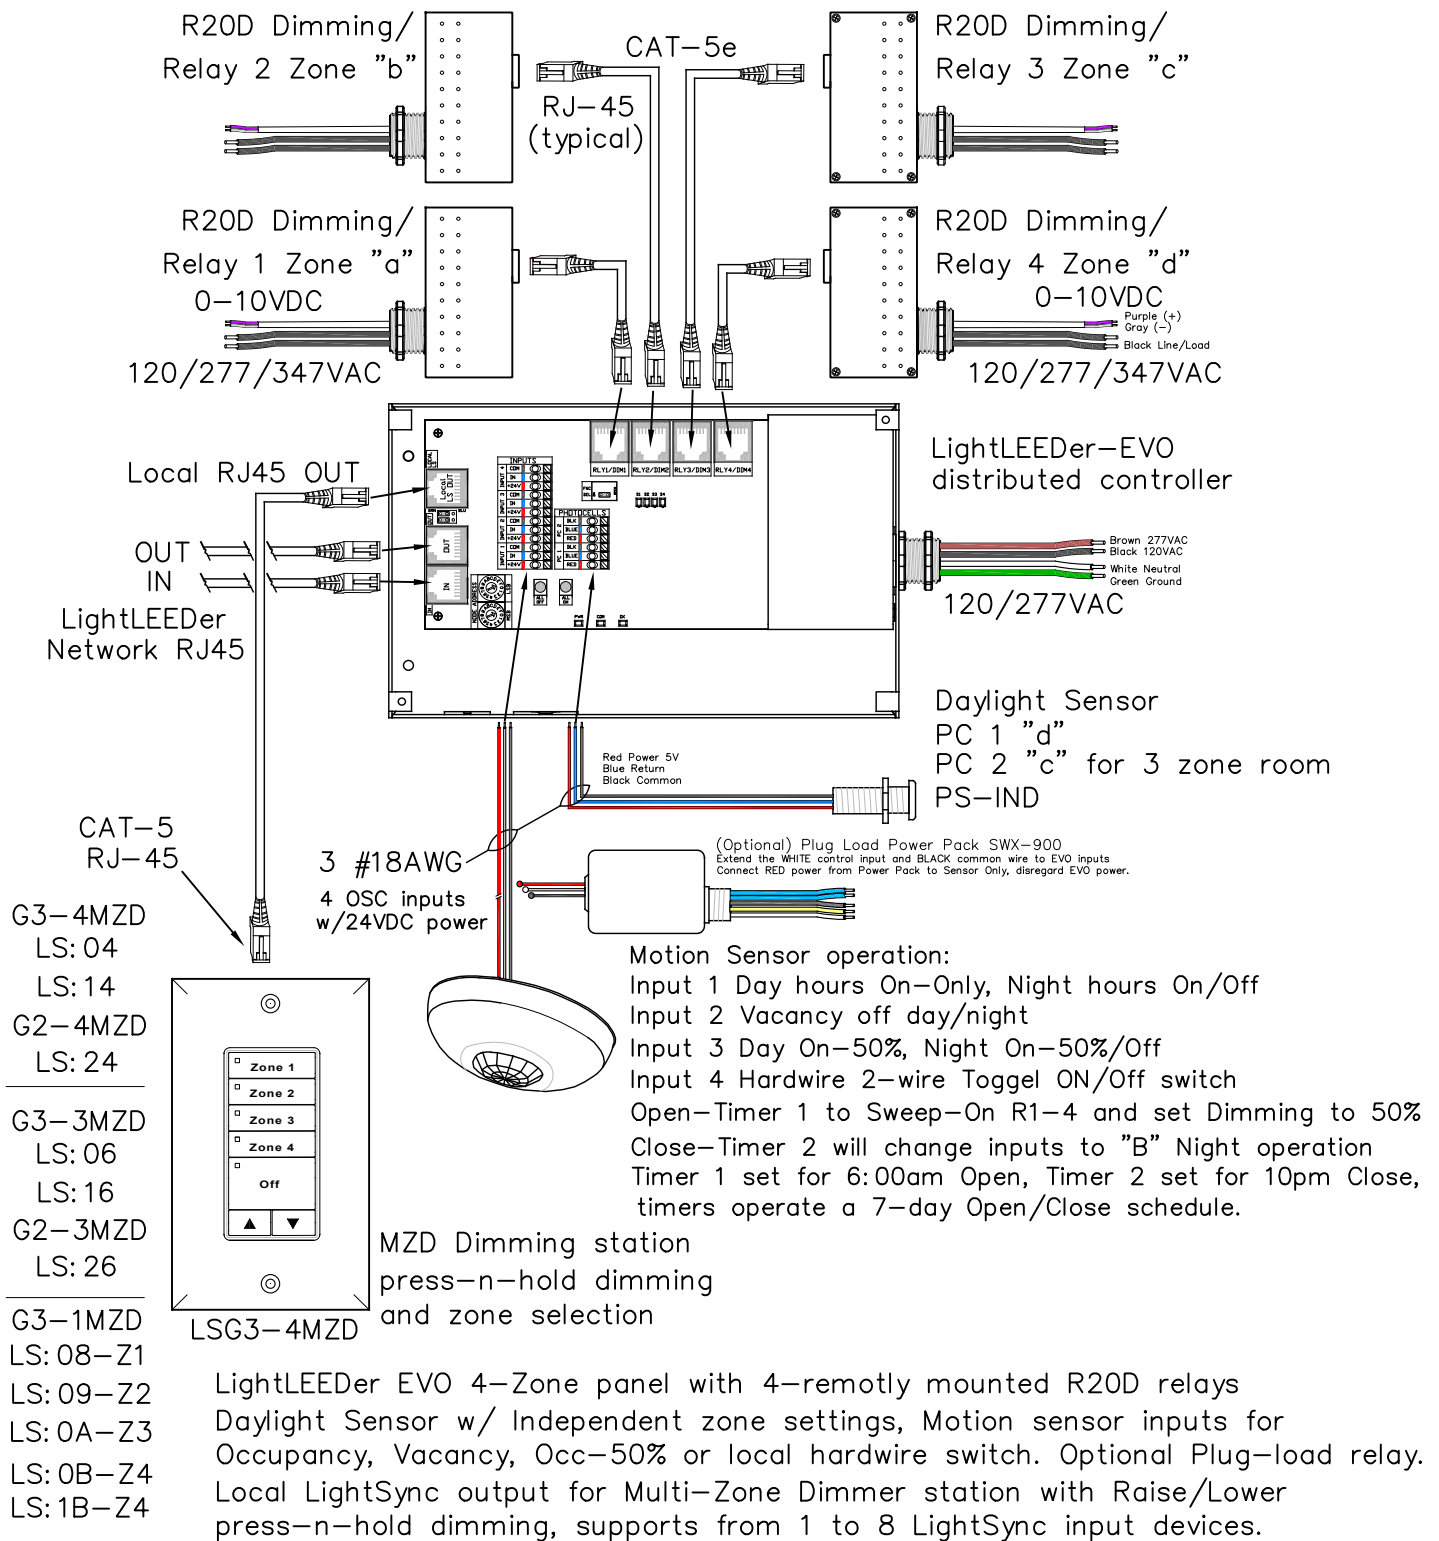

(FF) LL-EVO Open Office, Open Timer ON / Closed - Occupancy, 4-zone, 1-Daylight zone

5229 Edina Industrial Blvd.
Minneapolis, MN 55439
952.829.1900 | ilc-usa.com

Project:

(FF) LL-EVO Open Office
Open Timer On / Closed Timer-Occupancy,
4-Zone, 1-Daylight Zone
LightLEEDer EVO Distributed Controller

SHEET INFORMATION

DATE: 4-20-2020

SCALE: NONE

DRAWN BY: JM

GO#

Sheet:

FF-EVO

Rev: C