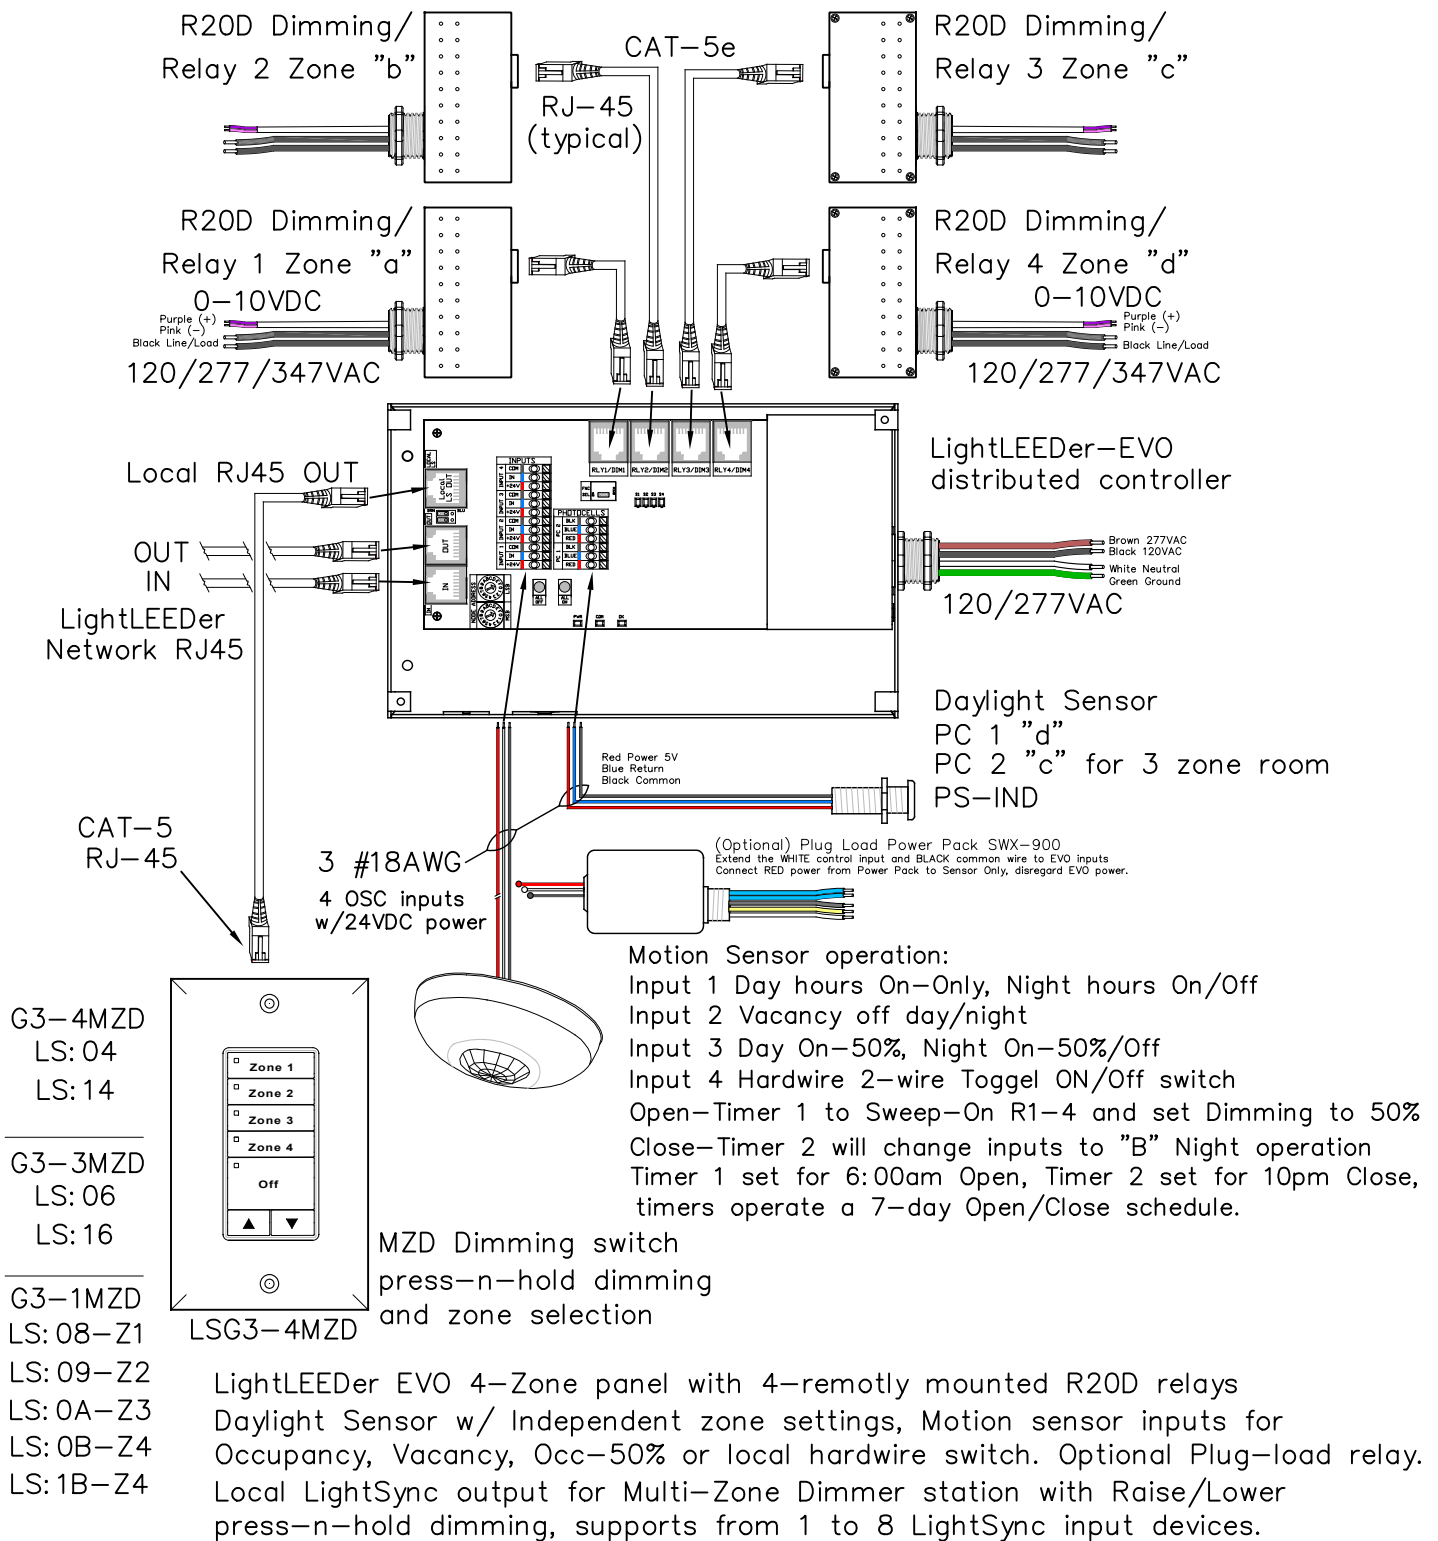

(FF) LL-EVO Open Office, Open Timer ON / Closed - Occupancy, 4-zone, 1-Daylight zone

5229 Edina Industrial Blvd.
Minneapolis, MN 55439
952.829.1900 | ilc-usa.com

Project:

(FF) Open Office Pre-Program Control
Open Timer On / Closed Timer-Occupancy,
4-Zone, 1-Daylight Zone
LightLEEDer EVO Distributed Controller

SHEET INFORMATION

DATE: 1-14-2022

SCALE: NONE

DRAWN BY: JM

GO#

Sheet:

FF-EVO

Rev: E