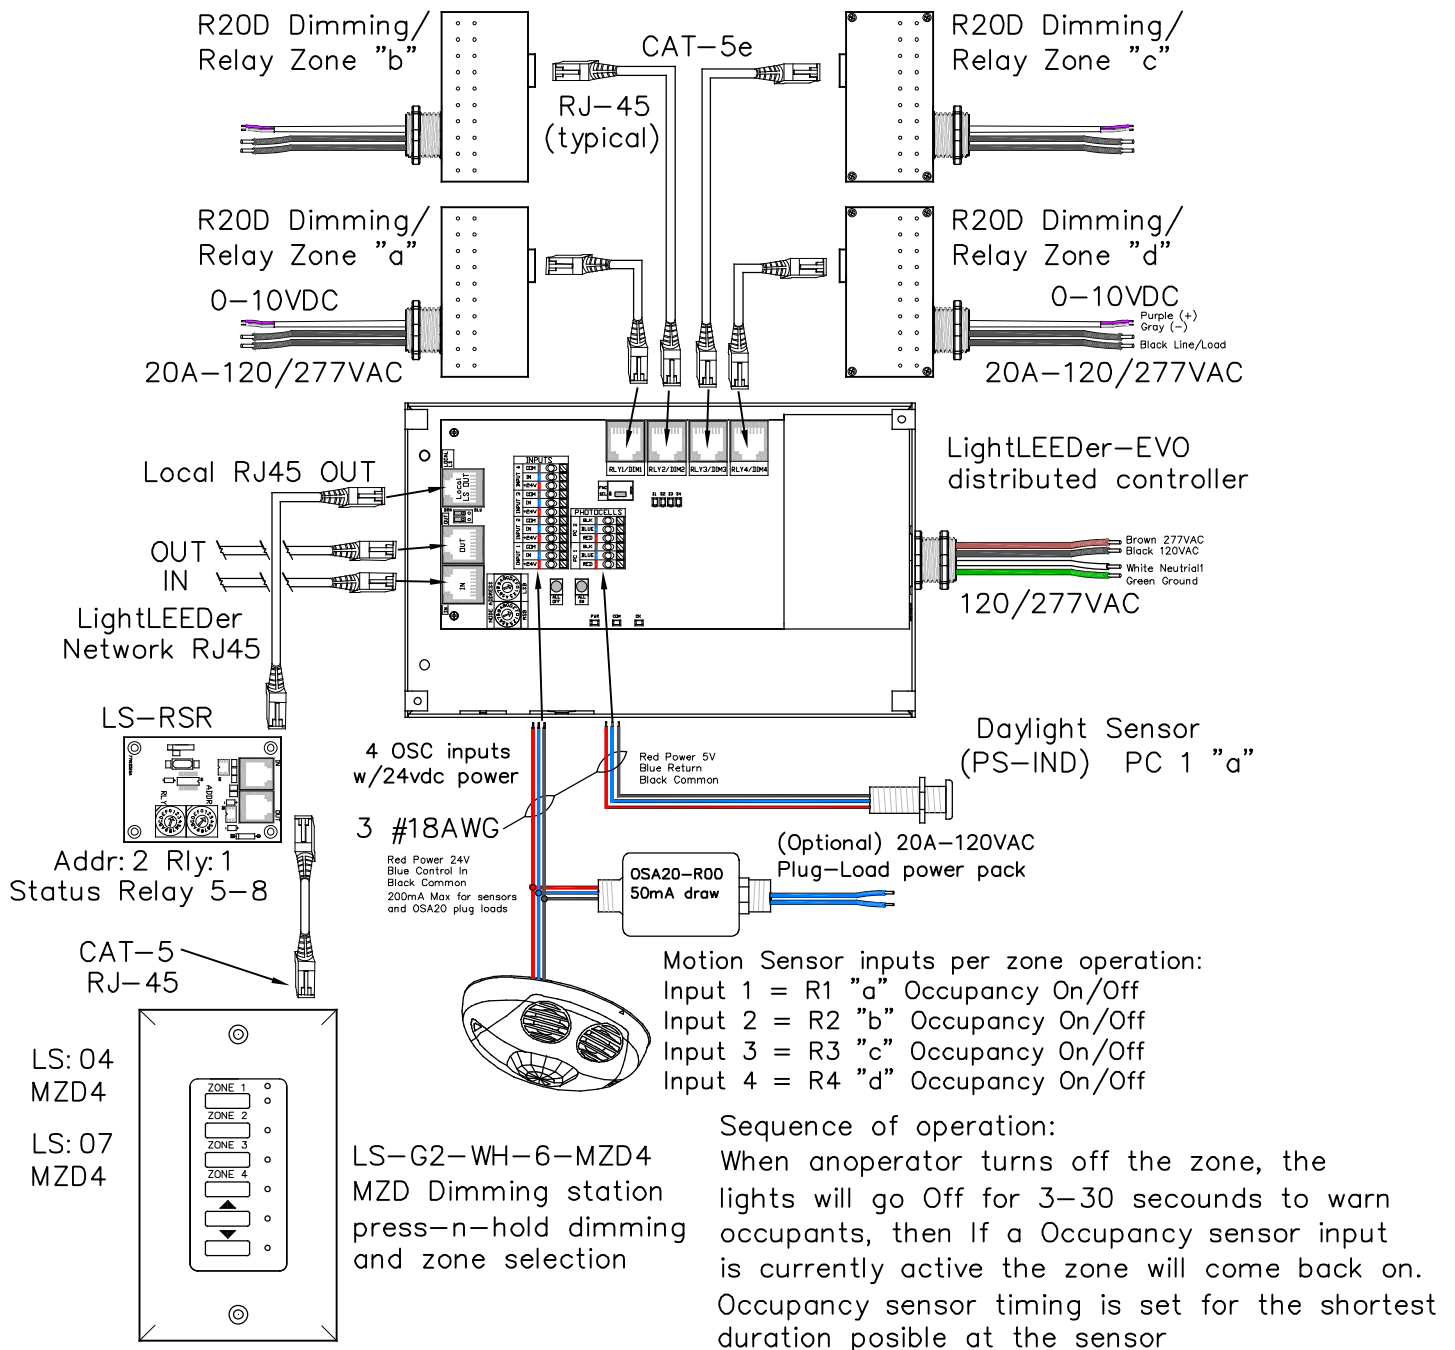

(FF) LL-EVO Open Office, Occupancy Priority ON, Warn Off, 4-Zone, 1-Daylight Zone

ILC
INTELLIGENT LIGHTING CONTROLS, INC.
 5229 Edina Industrial Boulevard
 Minneapolis, Minnesota 55439
 Ph: 952.829.1900 Fax: 952.829.1901
 1.800.922.8004
 www.ilc-usa.com

Project:
(FF) LL-EVO Open Office
Occupancy sensor Priority On, Warn Off
4-Zone, 1-Daylight Zone
LightLEEDer EVO Distributed Controller

SHEET INFORMATION	
DATE: 2-15-2018	
SCALE: NONE	
DRAWN BY: JM&BE	
GO#	Sheet:
---	FF-EVO