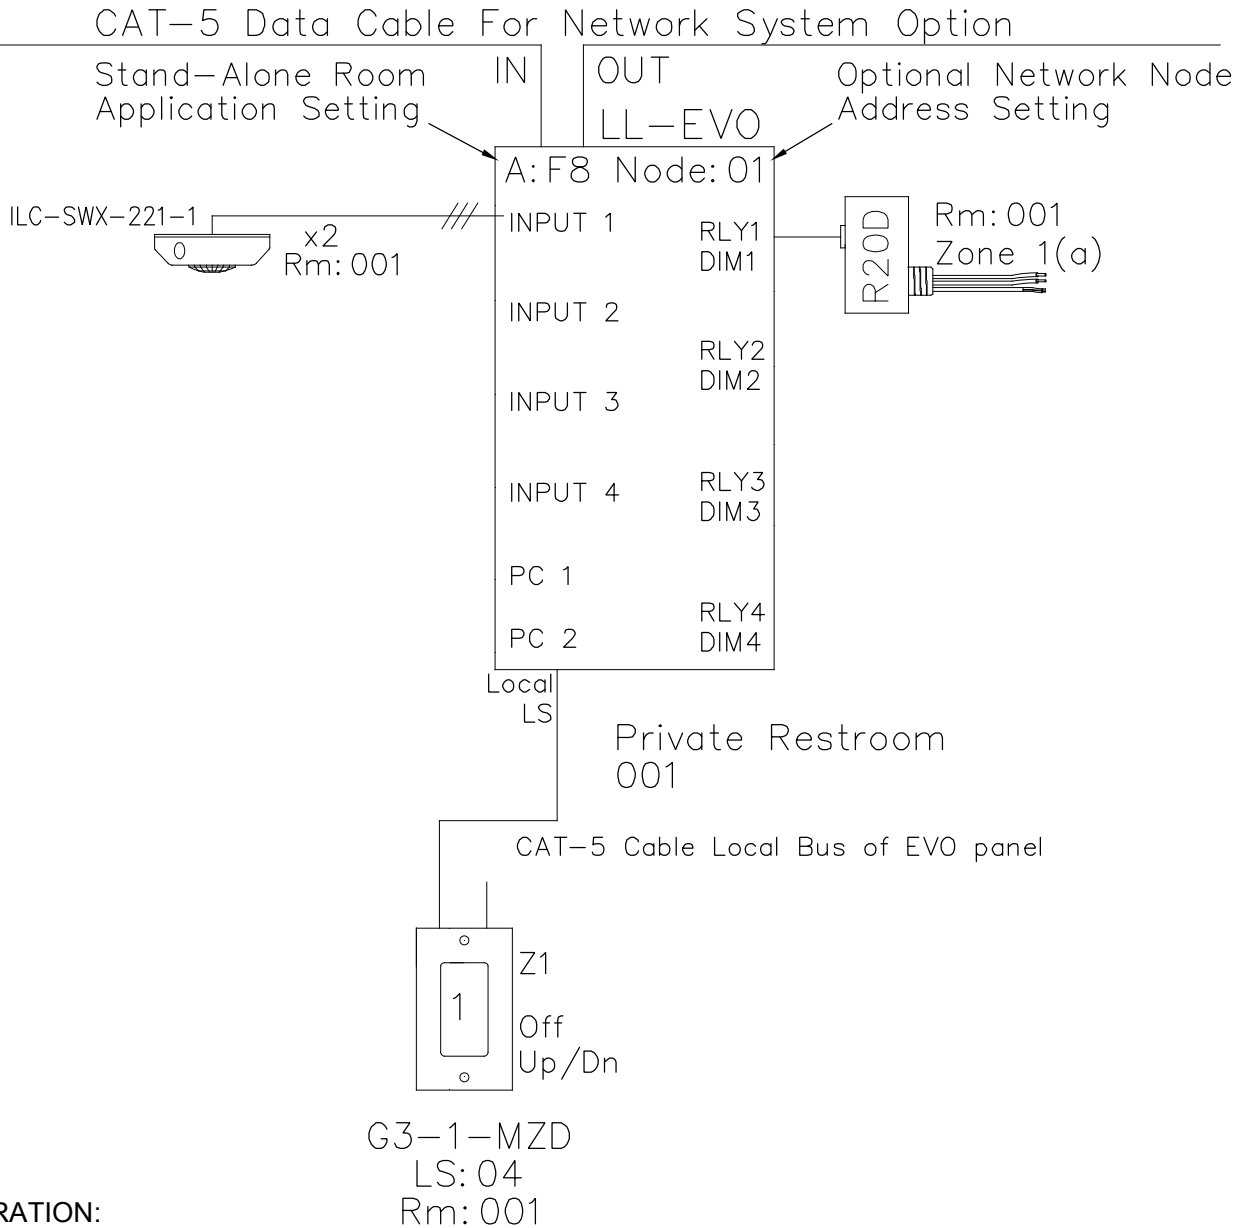

PRIVATE RESTROOM CA TITLE 24 2016 DESIGN GUIDE RISER DIAGRAM

OPERATION:
Switch ON/OFF
On Level set for 100% dimming
Motion sensor set for Vacancy

5229 Edina Industrial Blvd.
Minneapolis, MN 55439
952.842.2564 | 800.922.8004
ilc-usa.com

XX				Project:
NUMBER	REVISIONS	DATE	SHEET INFORMATION	
A	Code Riser CR0001	5-6-19	DATE:	5-6-19
1	-	-	SCALE:	NONE
			DRAWN BY:	JM

Title:	
PRIVATE RESTROOM CA TITLE 24 2016 RISER	
GO#	Sheet:
219xxxx	CR0001