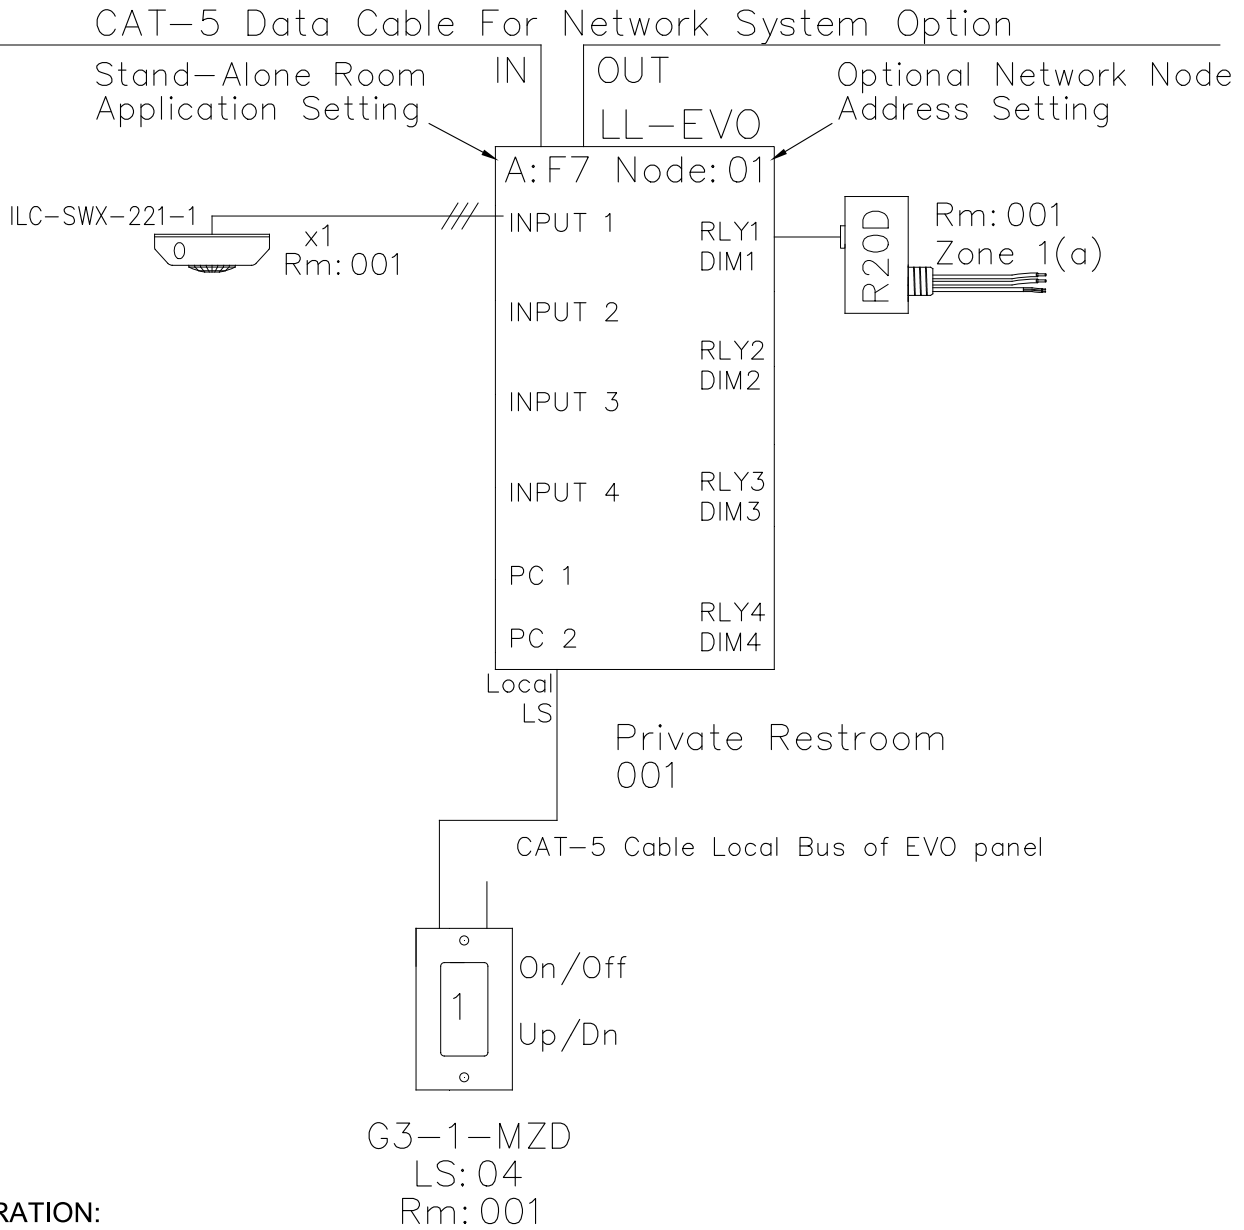

PRIVATE RESTROOM CA TITLE 24 2019 DESIGN GUIDE RISER DIAGRAM

OPERATION:
Switch ON/OFF
On Level set for 50% dimming
Motion sensor set for Occupancy
On-50% / Off

5229 Edina Industrial Blvd.
Minneapolis, MN 55439
952.829.1900 | ilc-usa.com

XX				Project:
NUMBER	REVISIONS	DATE	SHEET INFORMATION	
A	Code Riser CR0001	5-6-19	DATE:	5-6-19
C	Rev C Update	4-27-20	SCALE:	NONE
			DRAWN BY:	JM

Title:
**PRIVATE RESTROOM
CA TITLE 24 2019
RISER**

GO#	Sheet:
219xxxx	CR0001