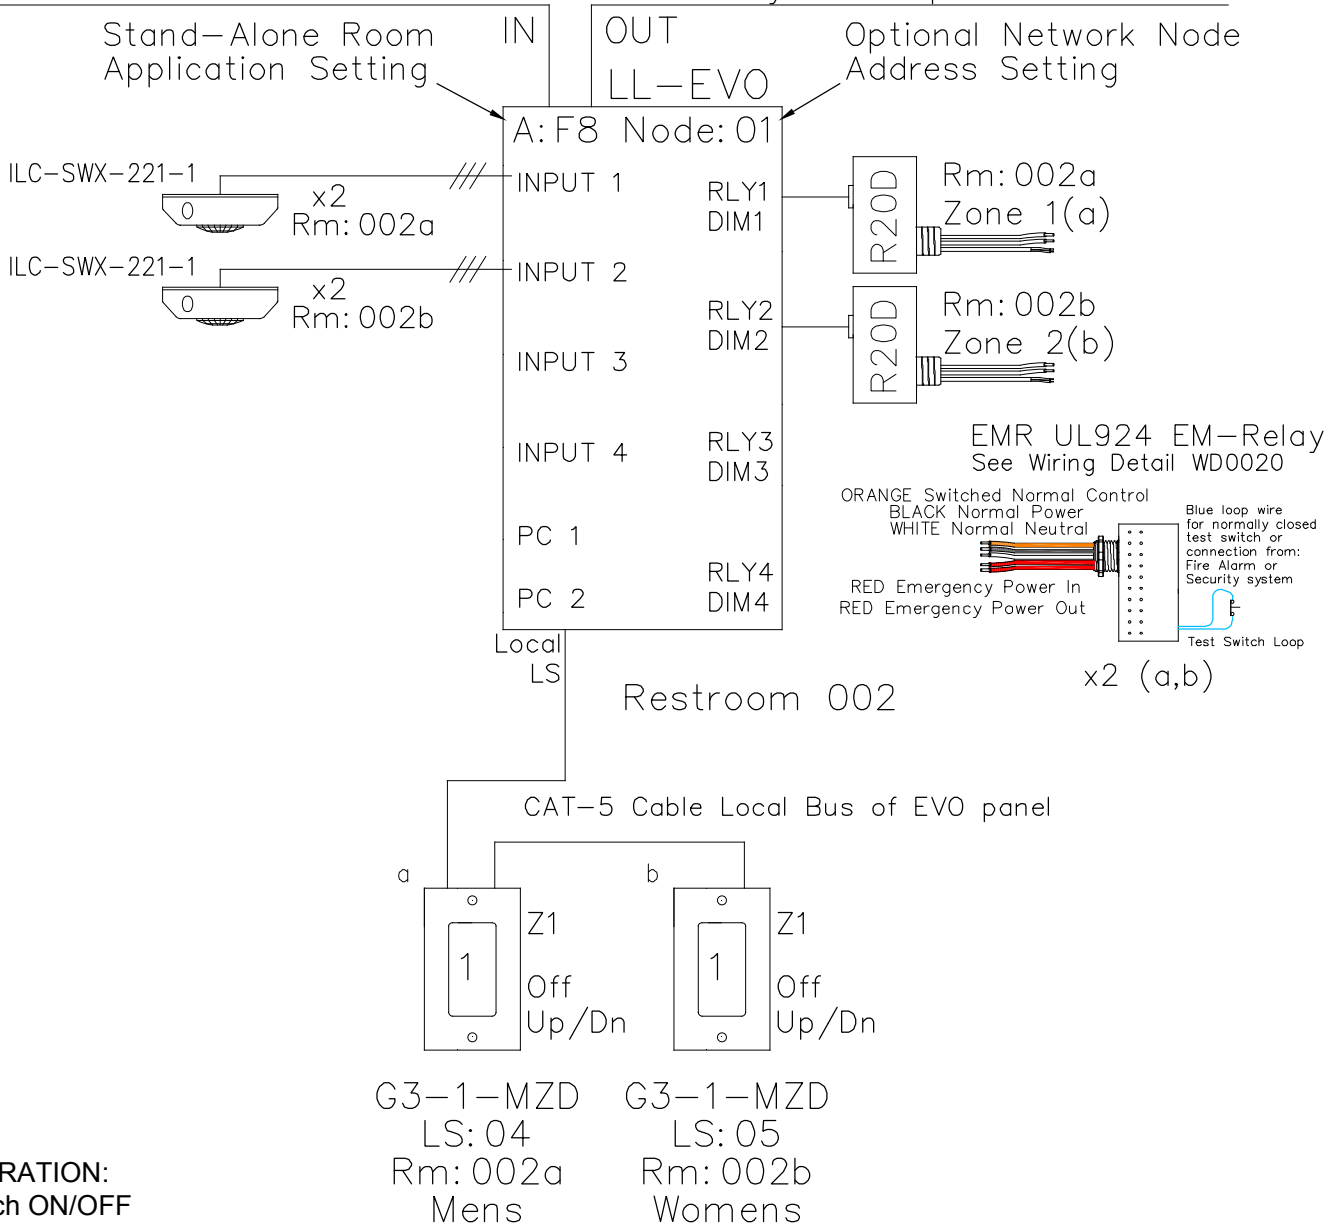

PUBLIC RESTROOM CA TITLE 24 2016 DESIGN GUIDE RISER DIAGRAM

CAT-5 Data Cable For Network System Option

OPERATION:
Switch ON/OFF
On Level set for 100% dimming
Motion sensor set for Occupancy

5229 Edina Industrial Blvd.
Minneapolis, MN 55439
952.842.2564 | 800.922.8004
ilc-usa.com

XX				Project:
NUMBER	REVISIONS	DATE	SHEET INFORMATION	
A	Code Riser CR0002	5-6-19	DATE:	5-6-19
1	-	-	SCALE:	NONE
			DRAWN BY:	JM

Title:	
PUBLIC RESTROOM CA TITLE 24 2016 RISER	
GO#	Sheet:
219xxxx	CR0002