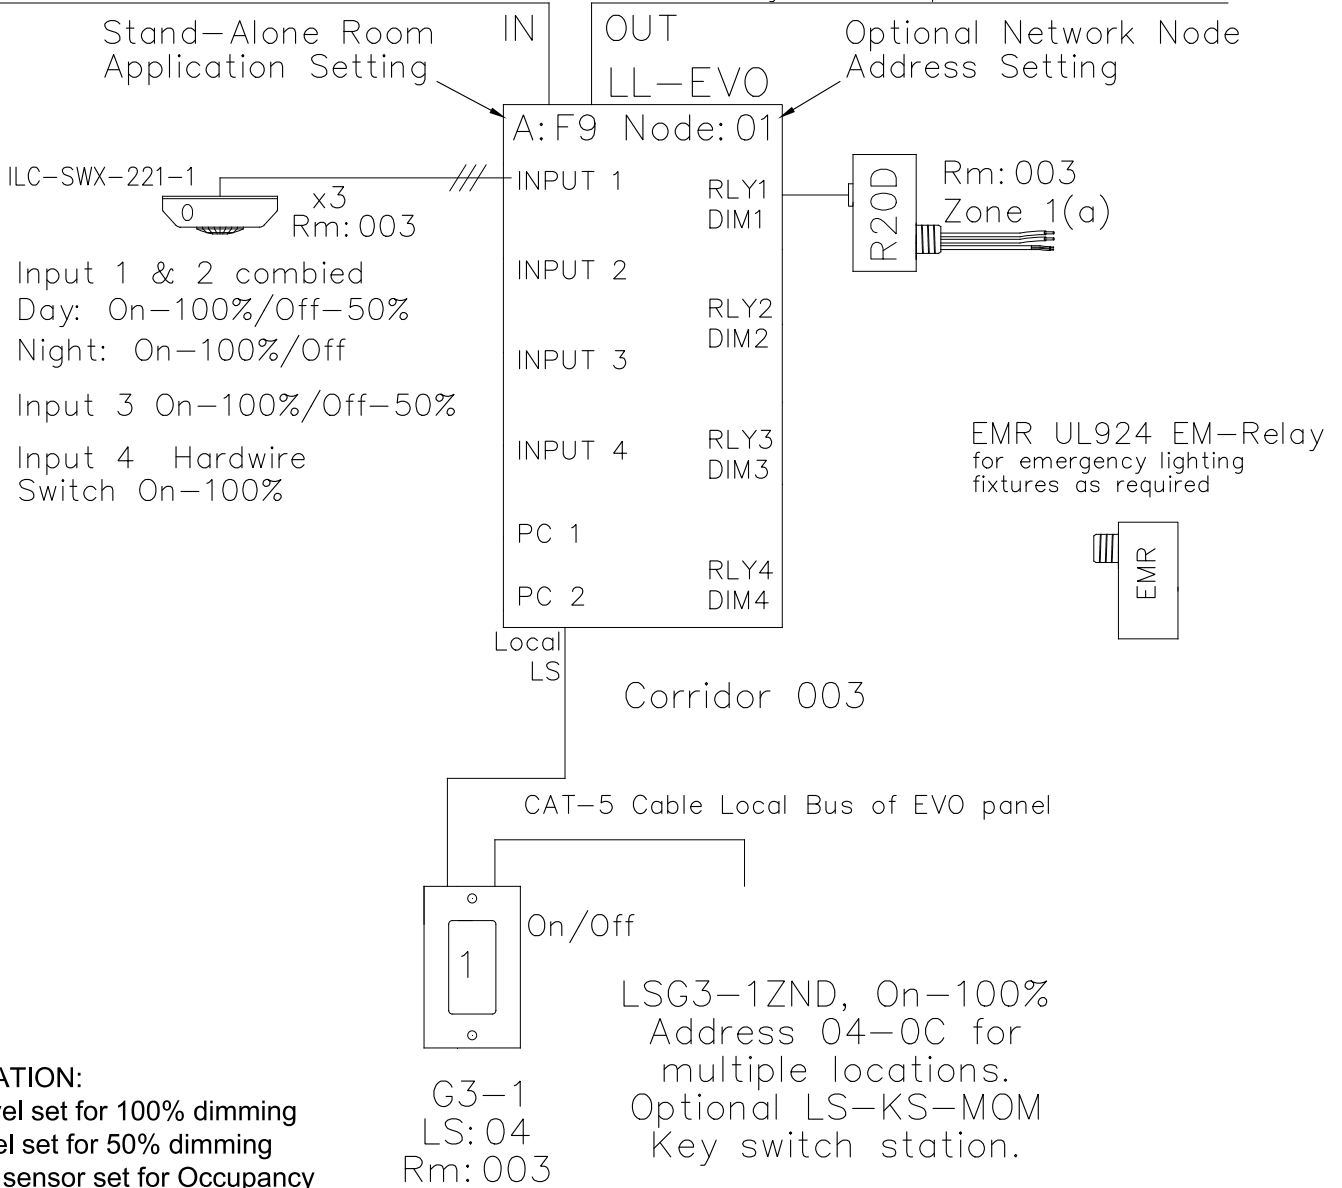

CORRIDOR CA TITLE 24 2019 DESIGN GUIDE RISER DIAGRAM

CAT-5 Data Cable For Network System Option

OPERATION:

- On Level set for 100% dimming
- Off level set for 50% dimming
- Motion sensor set for Occupancy
- On at -100% / Un-Occupied - 50%
- Night: On-100% / Off

Photocell can be added to limits max level in daylight zones using relay output 2, If Windows or Skylights are present .

5229 Edina Industrial Blvd.
Minneapolis, MN 55439
952.829.1900 | ilc-usa.com

XX				Project:
NUMBER	REVISIONS	DATE	SHEET INFORMATION	
A	Code Riser CR0003	5-6-19	DATE:	5-6-19
C	Rev C Update	4-27-20	SCALE:	NONE
			DRAWN BY:	JM

CORRIDOR CA TITLE 24 2019 RISER		Title:
GO#	Sheet:	
219xxxx	CR0003	