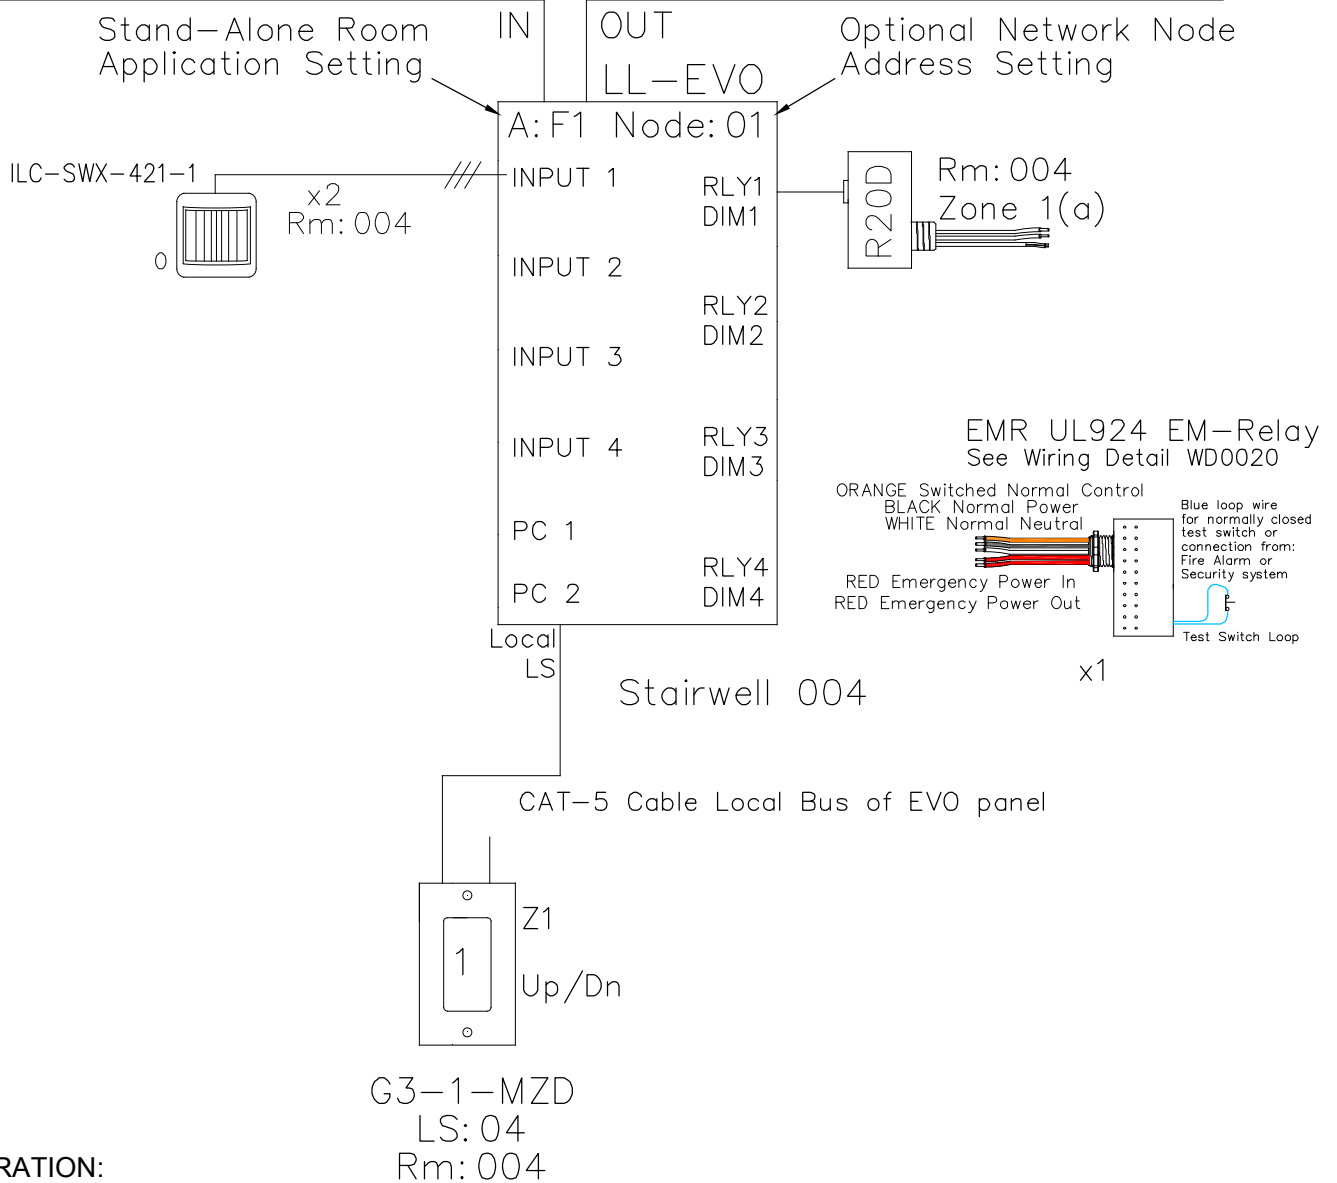

# STAIRWELL CA TITLE 24 2016 DESIGN GUIDE RISER DIAGRAM

CAT-5 Data Cable For Network System Option

**OPERATION:**  
 Switch ON/OFF  
 On Level set for 100% dimming  
 Motion sensor set for Occupancy  
 On at -100% / Un-Occupied at - 50%  
 Photocell can be added to limits max level  
 in daylight zones, If Windows or Skylights  
 are present.

5229 Edina Industrial Blvd.  
 Minneapolis, MN 55439  
 952.842.2564 | 800.922.8004  
 ilc-usa.com

XX				Project:
NUMBER	REVISIONS	DATE	SHEET INFORMATION	
A	Code Riser CR0004	5-6-19	DATE:	5-6-19
1	-	-	SCALE:	NONE
			DRAWN BY:	JM

<b>STAIRWELL</b> <b>CA TITLE 24 2016</b> <b>RISER</b>		Title:
GO#	Sheet:	
219xxxx	CR0004	