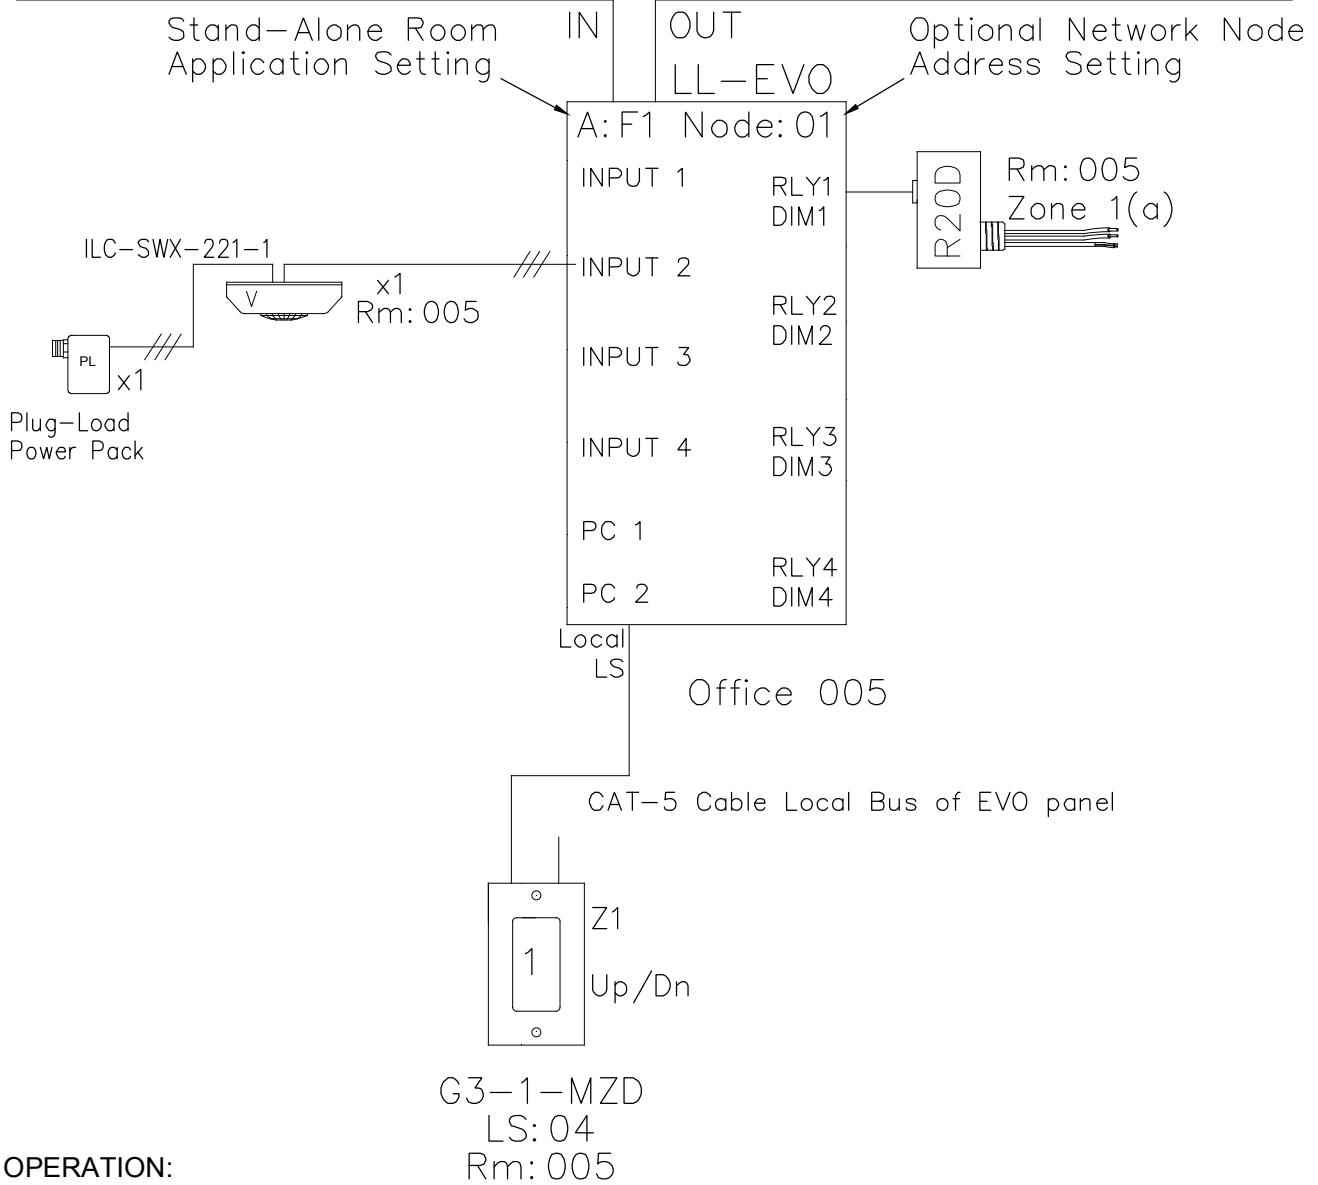

**PRIVATE OFFICE  
CA TITLE 24 2016 DESIGN GUIDE  
<250sf OR IF THE LOAD IS <120W  
RISER DIAGRAM**

CAT-5 Data Cable For Network System Option

**OPERATION:**  
 Switch ON/OFF  
 On Level set for 50% dimming  
 Motion sensor set for Vacancy  
 Photocell limits max level in daylight zones  
 Plug-load relay for 120V outlets  
 operated by motion sensor on/off.

5229 Edina Industrial Blvd.  
 Minneapolis, MN 55439  
 952.842.2564 | 800.922.8004  
 ilc-usa.com

XX				Project:
NUMBER	REVISIONS	DATE	SHEET INFORMATION	
A	Code Riser CR0005	5-6-19	DATE:	5-6-19
1	-	-	SCALE:	NONE
			DRAWN BY:	JM