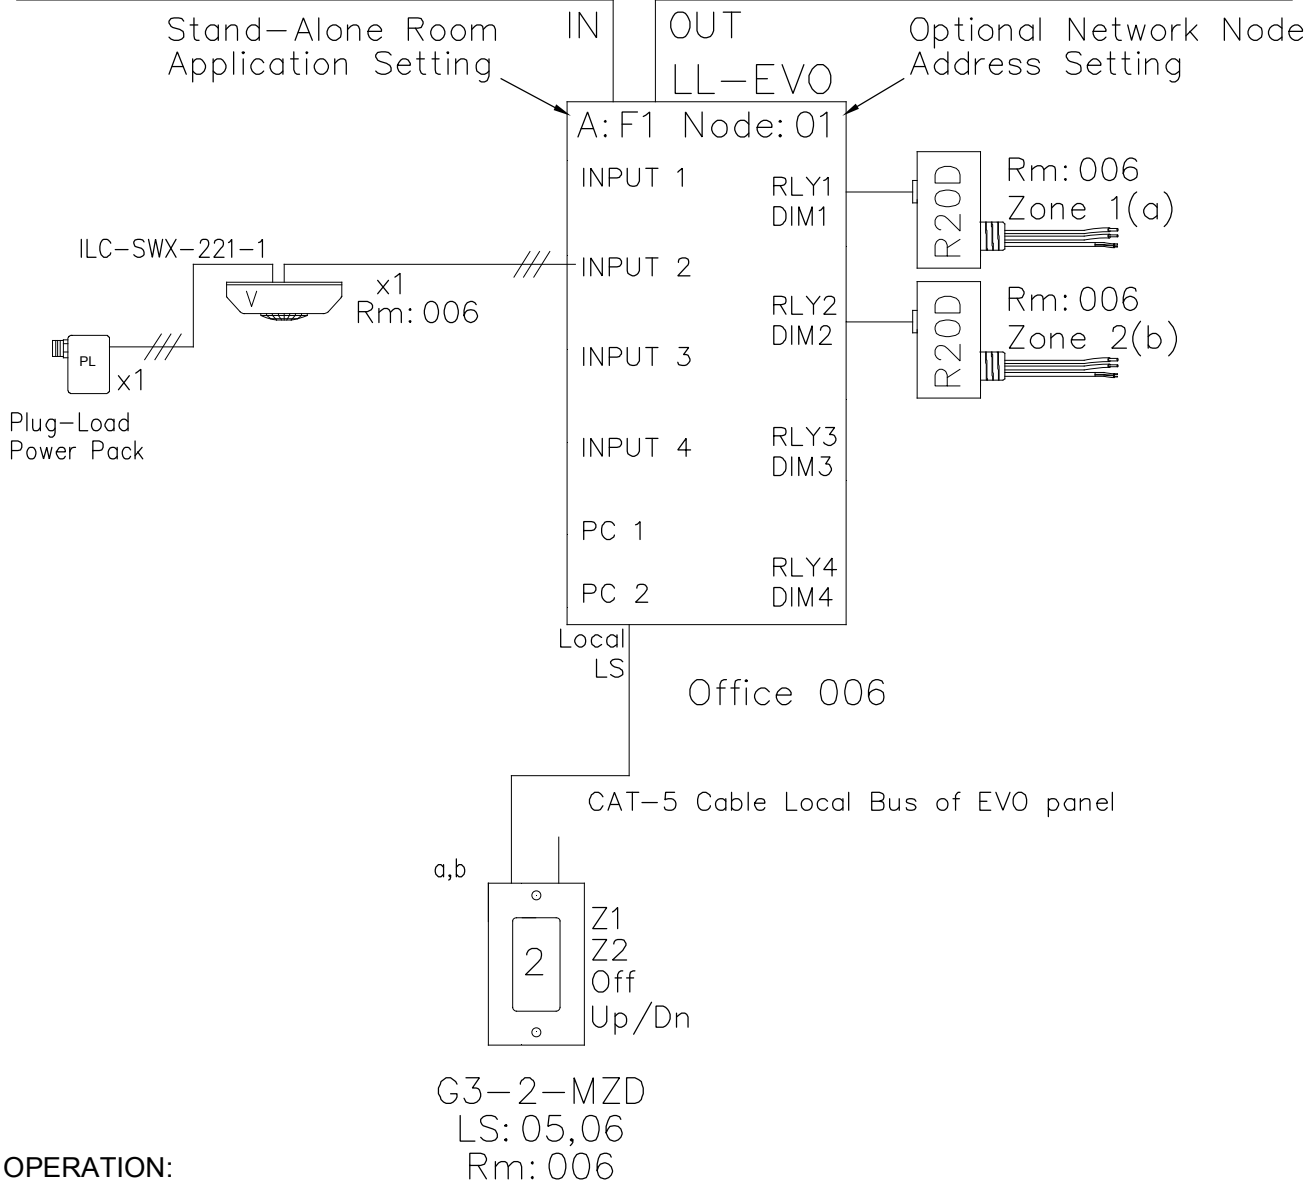

# PRIVATE OFFICE CA TITLE 24 2016 DESIGN GUIDE <250sf OR IF THE LOAD IS <120W RISER DIAGRAM

CAT-5 Data Cable For Network System Option

**OPERATION:**  
 Switch ON/OFF  
 On Level set for 50% dimming  
 Motion sensor set for Vacancy  
 Photocell limits max level in daylight zones  
 Plug-load relay for 120V outlets  
 operated by motion sensor on/off.

G3-2-MZD  
 LS: 05,06  
 Rm: 006

5229 Edina Industrial Blvd.  
 Minneapolis, MN 55439  
 952.842.2564 | 800.922.8004  
 ilc-usa.com

XX				Project:	PRIVAE OFFICE Title:
NUMBER	REVISIONS	DATE	SHEET INFORMATION		
A	Code Riser CR0006	5-6-19	DATE:	5-6-19	
1	-	-	SCALE:	NONE	
			DRAWN BY:	JM	

PRIVAE OFFICE Title:  
 2-ZONE  
 CA TITLE 24 2016  
 RISER

GO# Sheet:  
 219xxxx CR0006