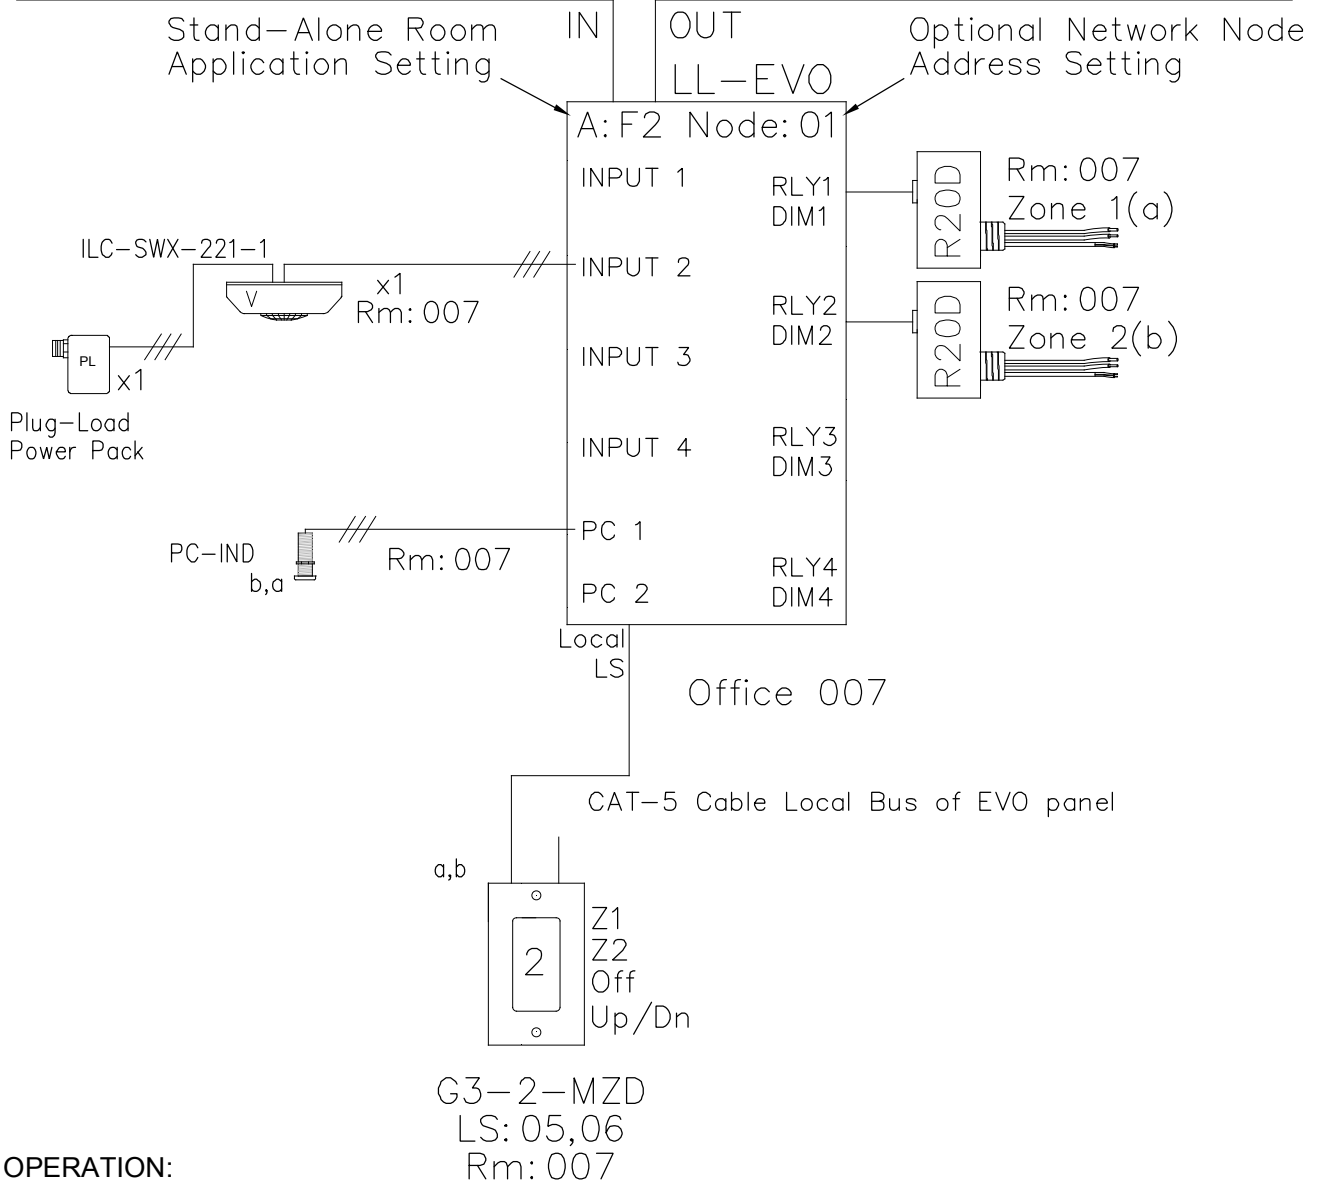

PRIVATE OFFICE WITH WINDOW CA TITLE 24 2016 DESIGN GUIDE RISER DIAGRAM

CAT-5 Data Cable For Network System Option

OPERATION:
 Switch ON/OFF
 On Level set for 50% dimming
 Motion sensor set for Vacancy
 Photocell limits max level in daylight zones
 Plug-load relay for 120V outlets
 operated by motion sensor on/off.

5229 Edina Industrial Blvd.
 Minneapolis, MN 55439
 952.842.2564 | 800.922.8004
 ilc-usa.com

XX				Project:
NUMBER	REVISIONS	DATE	SHEET INFORMATION	
A	Code Riser CR0007	5-6-19	DATE:	5-6-19
1	-	-	SCALE:	NONE
			DRAWN BY:	JM

PRIVAE OFFICE Title:
 WITH WINDOW
 CA TITLE 24 2016
RISER

GO# Sheet:
219xxxx CR0007