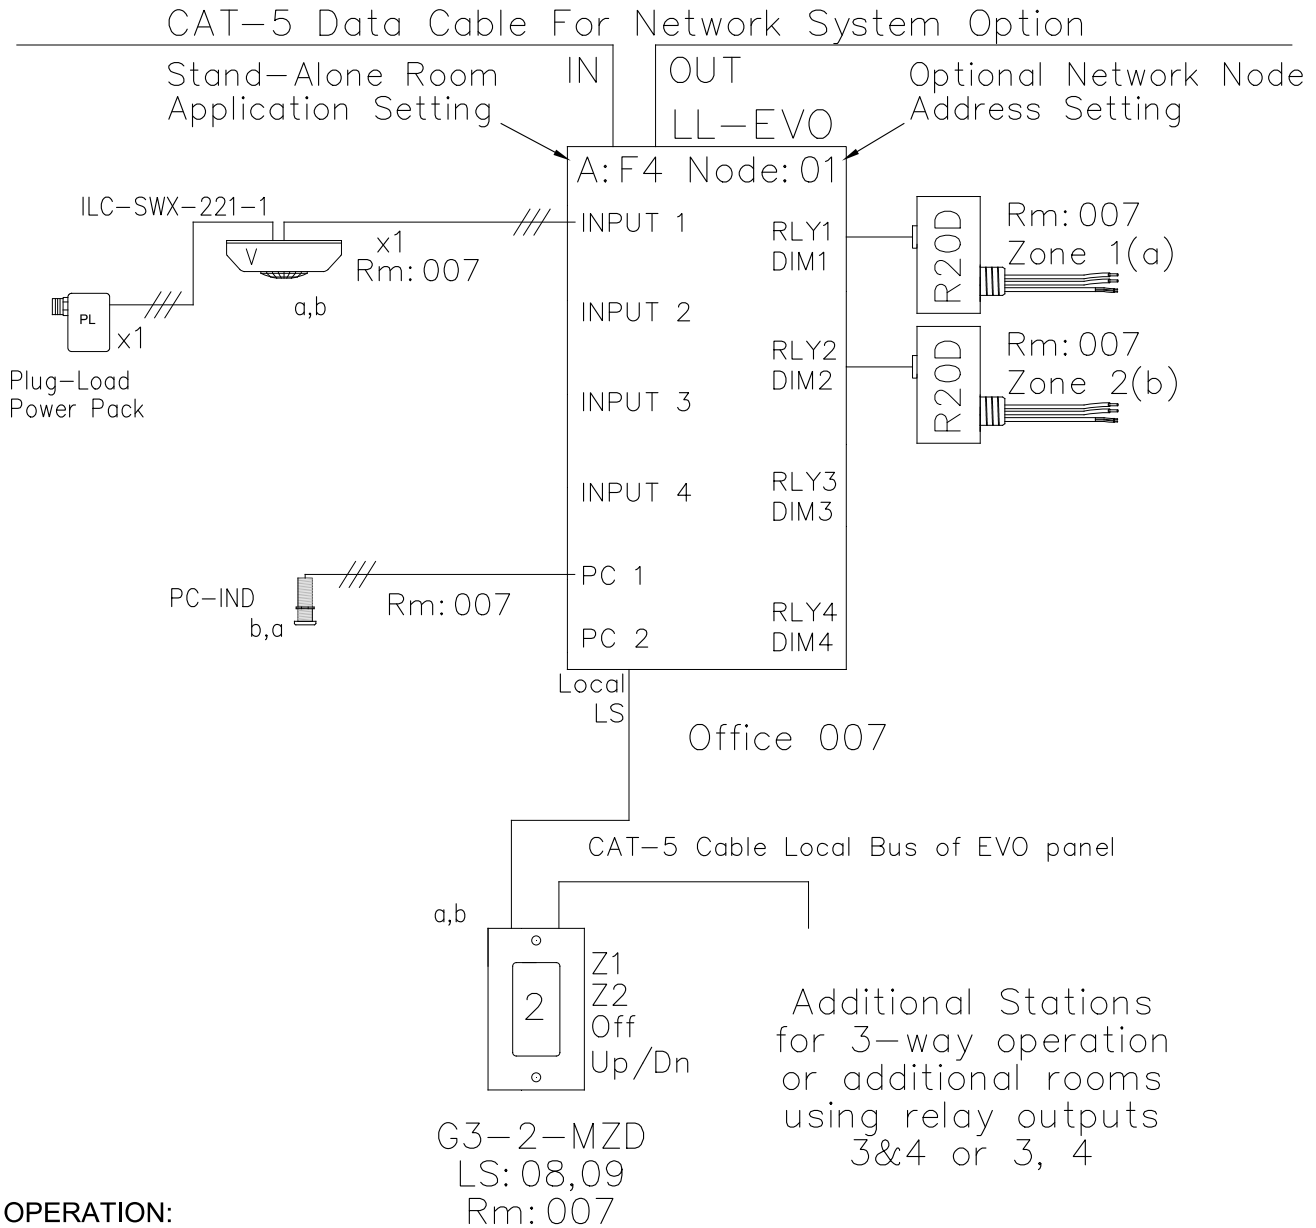

PRIVATE OFFICE WITH WINDOW CA TITLE 24 2019 DESIGN GUIDE RISER DIAGRAM

OPERATION:
 Switch ON/OFF
 On Level set for 50% dimming
 Motion sensor set for Vacancy
 Photocell limits max level in daylight zones
 Plug-load relay for 120V outlets operated by motion sensor on/off.

5229 Edina Industrial Blvd.
 Minneapolis, MN 55439
 952.829.1900 | ilc-usa.com

XX				Project:
NUMBER	REVISIONS	DATE	SHEET INFORMATION	
A	Code Riser CR0007	5-6-19	DATE:	5-6-19
C	Rev C Update	4-27-20	SCALE:	NONE
			DRAWN BY: JM	

PRIVAE OFFICE Title: WITH WINDOW CA TITLE 24 2019 RISER	
GO#	Sheet:
219xxxx	CR0007