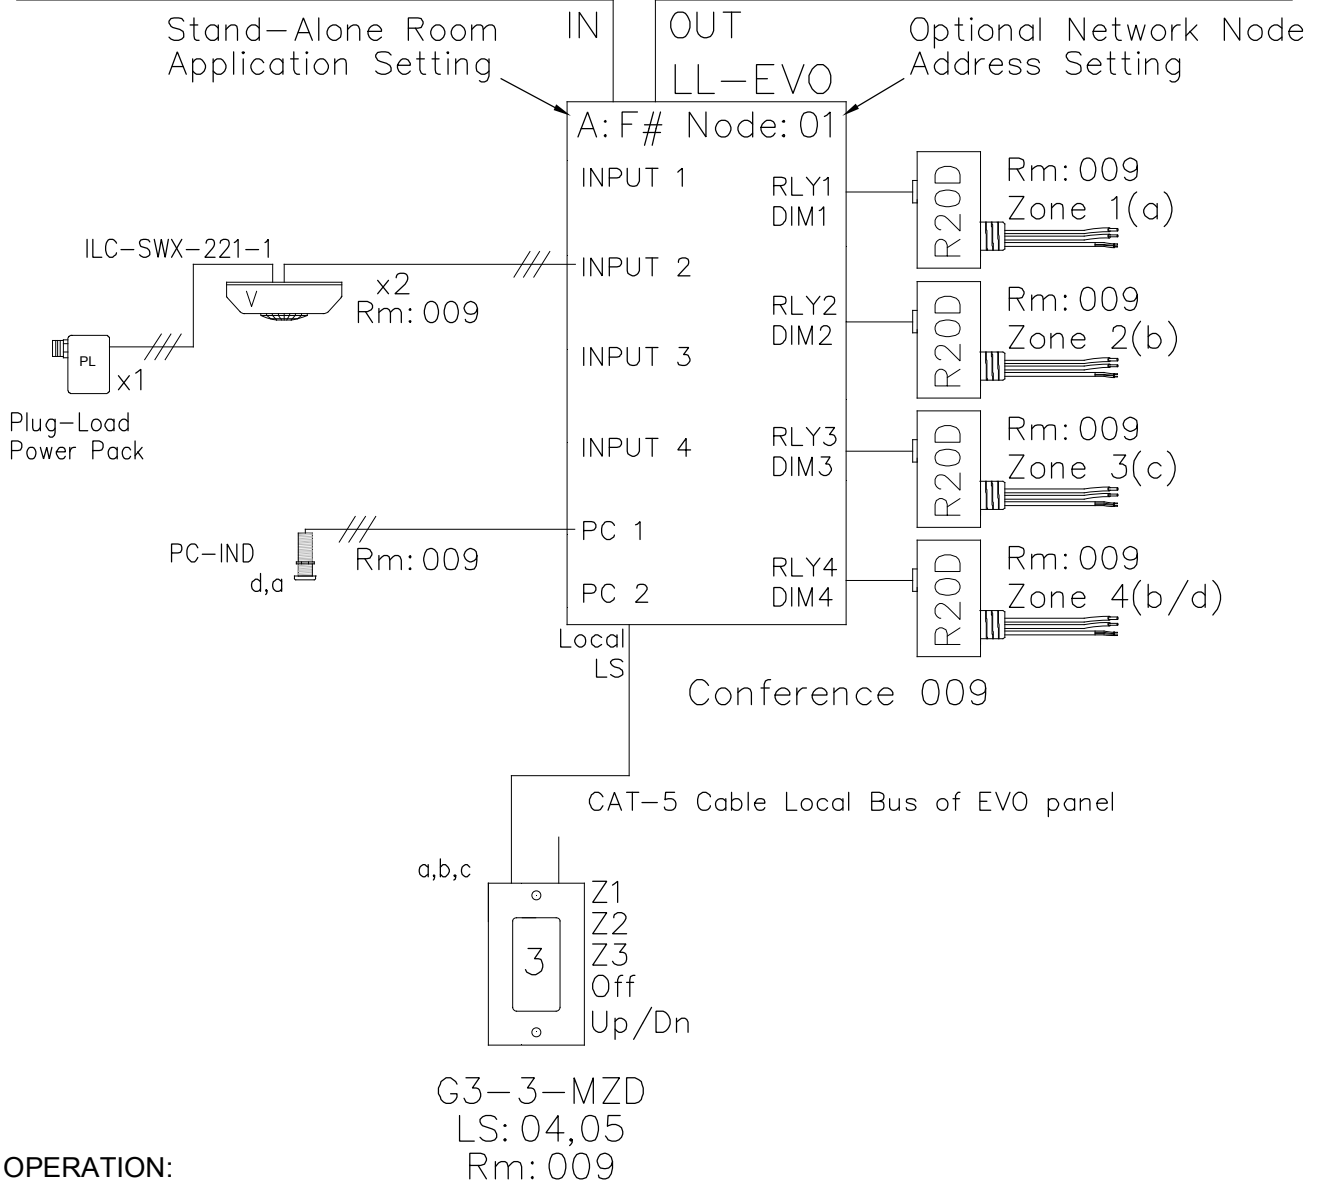

CONFERENCE ROOM CA TITLE 24 2016 DESIGN GUIDE RISER DIAGRAM

CAT-5 Data Cable For Network System Option

OPERATION:
 Switch ON/OFF
 On Level set for 50% dimming
 Motion sensor set for Vacancy
 Photocell limits max level in daylight zones
 Plug-load relay for 120V outlets
 operated by motion sensor on/off.

5229 Edina Industrial Blvd.
 Minneapolis, MN 55439
 952.842.2564 | 800.922.8004
 ilc-usa.com

XX				Project:
NUMBER	REVISIONS	DATE	SHEET INFORMATION	
A	Code Riser CR0009	5-6-19	DATE:	5-6-19
1	-	-	SCALE: NONE	
			DRAWN BY: JM	

Title:
**CONFERENCE ROOM
 CA TITLE 24 2016
 RISER**

GO#	Sheet:
219xxxx	CR0009