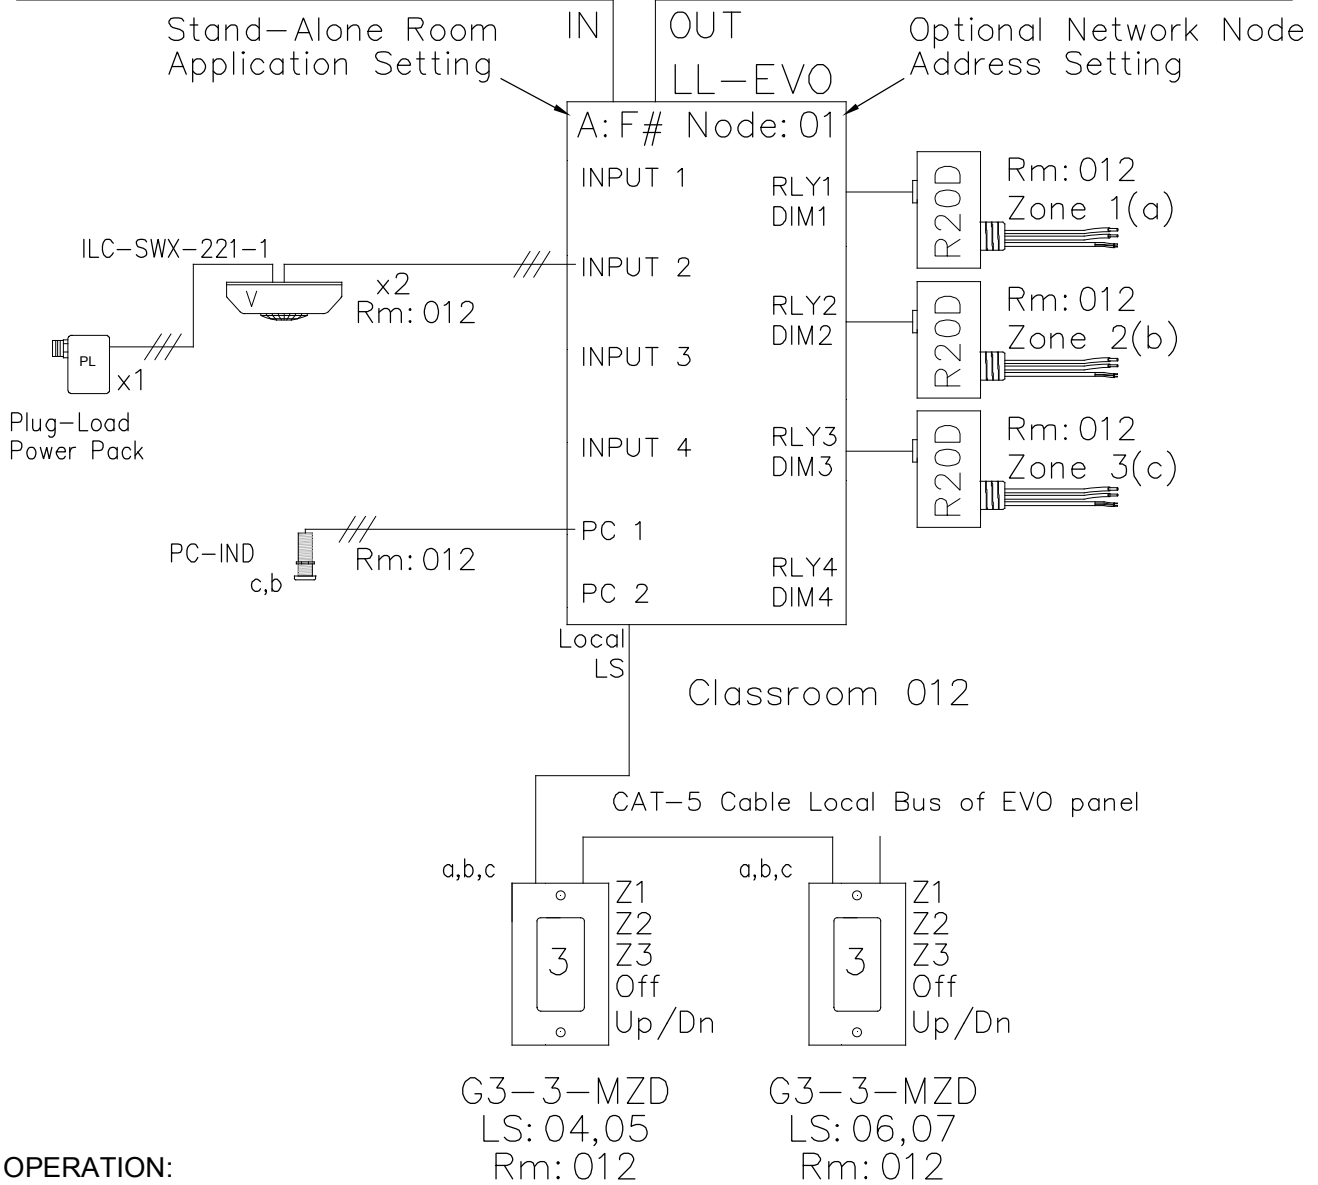

# OPEN OFFICE CA TITLE 24 2016 DESIGN GUIDE RISER DIAGRAM

CAT-5 Data Cable For Network System Option

**OPERATION:**  
 Switch ON/OFF  
 On Level set for 50% dimming  
 Motion sensor set for Vacancy  
 Photocell limits max level in daylight zones  
 Plug-load relay for 120V outlets operated by motion sensor on/off.

5229 Edina Industrial Blvd.  
 Minneapolis, MN 55439  
 952.842.2564 | 800.922.8004  
 ilc-usa.com

<b>XX</b>				Project:
NUMBER	REVISIONS	DATE	SHEET INFORMATION	
A	Code Riser CR0012	5-6-19	DATE:	5-6-19
1	-	-	SCALE:	NONE
			DRAWN BY:	JM