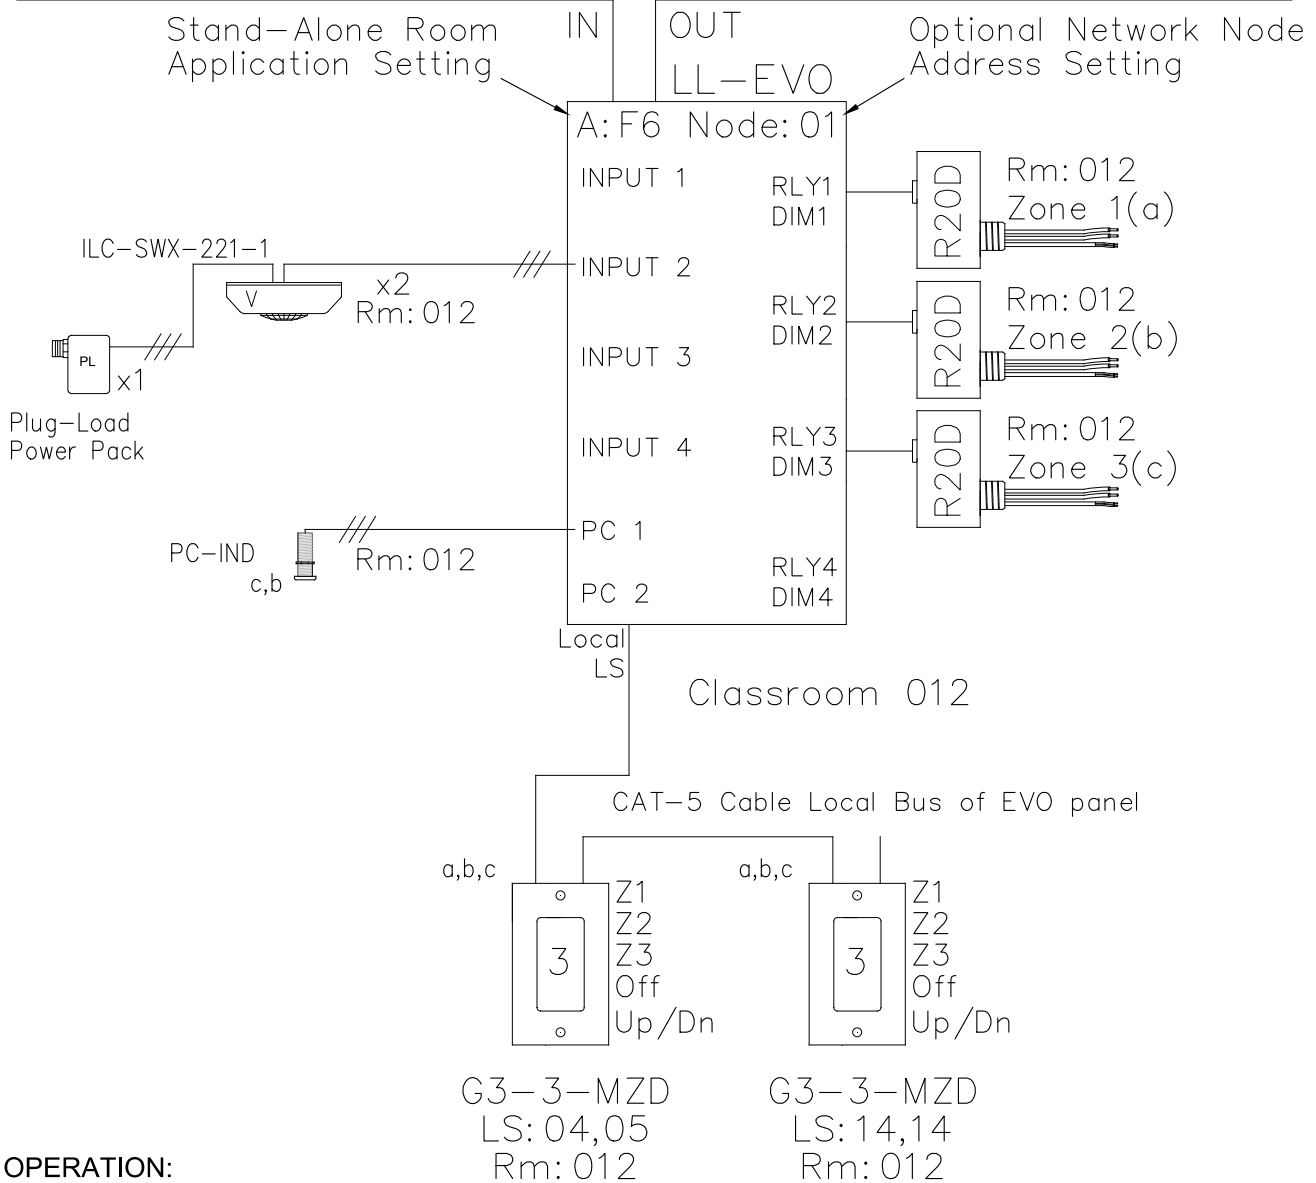

OPEN OFFICE CA TITLE 24 2019 DESIGN GUIDE RISER DIAGRAM

CAT-5 Data Cable For Network System Option

OPERATION:
 Switch ON/OFF and dimming
 Motion sensor set for Vacancy
 Photocell limits max level in daylight zones
 Plug-load relay for 120V outlets operated by motion sensor on/off.

5229 Edina Industrial Blvd.
 Minneapolis, MN 55439
 952.829.1900 | ilc-usa.com

XX				Project:
NUMBER	REVISIONS	DATE	SHEET INFORMATION	
A	Code Riser CR0012	5-6-19	DATE:	5-6-19
C	Rev C Update	4-27-20	SCALE:	NONE
			DRAWN BY:	JM