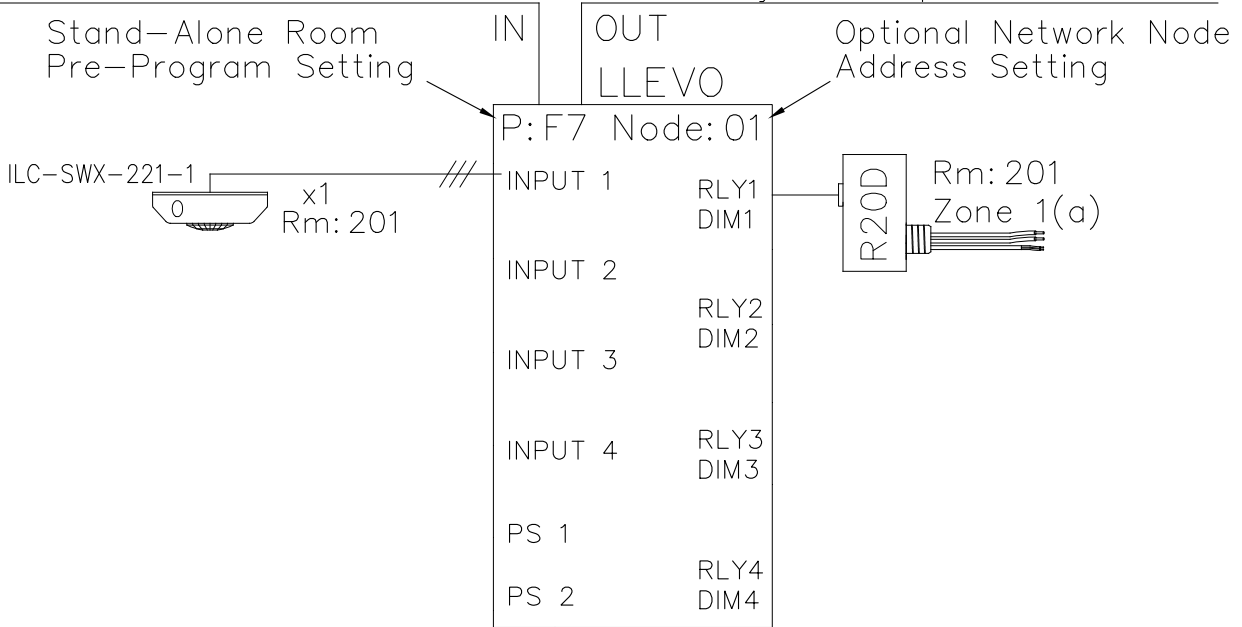

PRIVATE RESTROOM

ASHRAE DESIGN GUIDE 90.1 - 2013

RISER DIAGRAM

CAT-5 Data Cable For Network System Option

Local LS

Private Restroom 201

CAT-5 Cable Local Bus of EVO panel

G3-1-MZD
LS: 04
Rm: 201

OPERATION:
Switch ON/OFF
On Level set for 50% dimming
Motion sensor set for Occupancy On/Off
Pre-Program F7

5229 Edina Industrial Blvd.
Minneapolis, MN 55439
952.829.1900 | ilc-usa.com

XX				Project:
NUMBER	REVISIONS	DATE	SHEET INFORMATION	
E	Pre-Program	1-3-22	DATE:	1-3-22
			SCALE: NONE	
			DRAWN BY: JM	