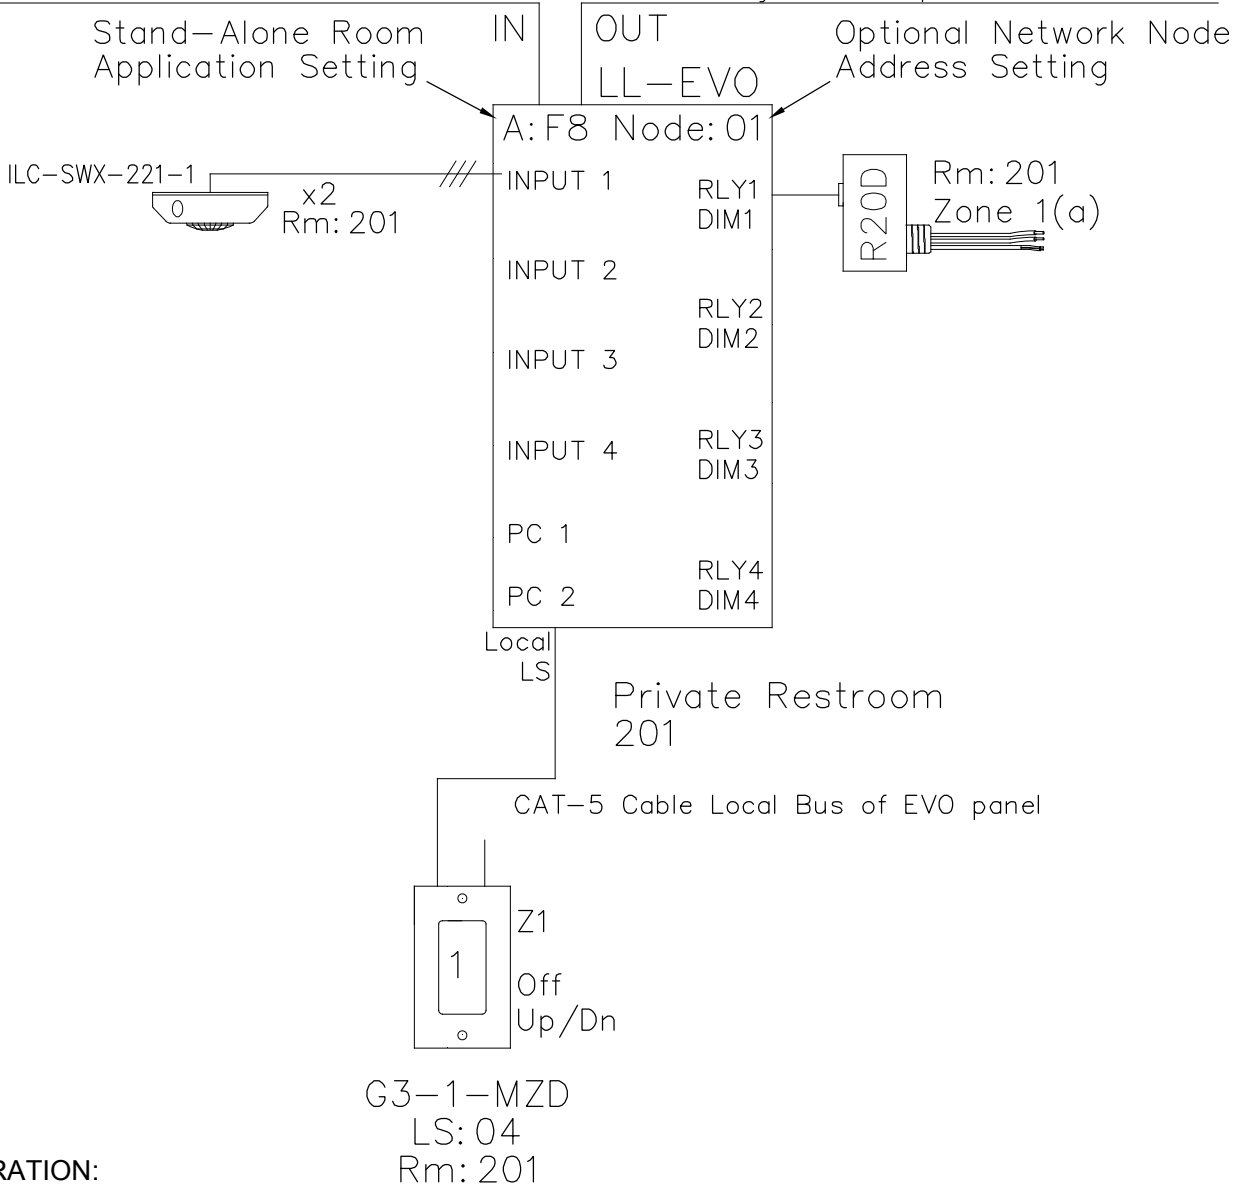

PRIVATE RESTROOM

ASHRAE DESIGN GUIDE 90.1 - 2010

RISER DIAGRAM

CAT-5 Data Cable For Network System Option

OPERATION:
 Switch ON/OFF
 On Level set for 100% dimming
 Motion sensor set for Occupancy On/Off

5229 Edina Industrial Blvd.
 Minneapolis, MN 55439
 952.842.2564 | 800.922.8004
 ilc-usa.com

XX				Project:
NUMBER	REVISIONS	DATE	SHEET INFORMATION	
A	Code Riser CR0201	5-6-19	DATE:	5-6-19
1	-	-	SCALE:	NONE
			DRAWN BY:	JM

Title:
PRIVATE RESTROOM
ASHRAE 90.1
RISER

GO# Sheet:
219xxxx **CR0201**