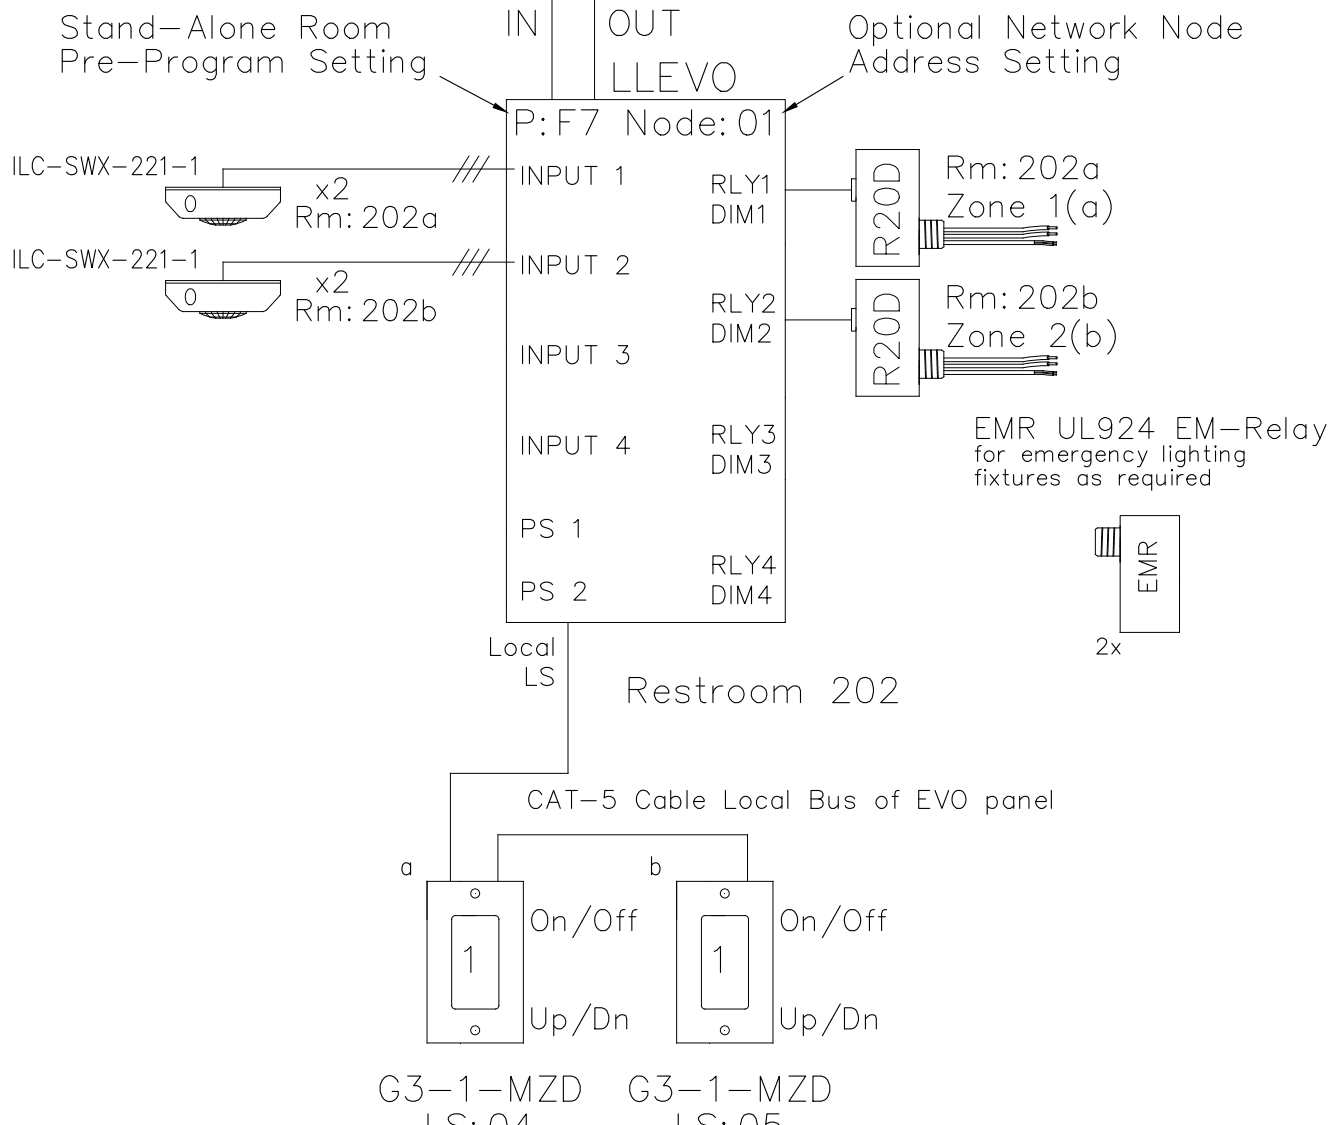

PUBLIC RESTROOM ASHRAE DESIGN GUIDE 90.1 - 2013 RISER DIAGRAM

CAT-5 Data Cable For Network System Option

OPERATION:
 Switch ON/OFF
 On Level set for 100% dimming
 Motion sensor set for Occupancy
 On-50%/Off
 Pre-Program F7

a

G3-1-MZD
LS: 04
Rm: 202a
Mens

b

G3-1-MZD
LS: 05
Rm: 202b
Womens

5229 Edina Industrial Blvd.
 Minneapolis, MN 55439
 952.829.1900 | ilc-usa.com

XX				Project:
NUMBER	REVISIONS	DATE	SHEET INFORMATION	
E	Pre-Program	1-3-22	DATE:	1-3-22
			SCALE: NONE	
			DRAWN BY: JM	

Title:

**PUBLIC RESTROOM
ASHRAE 90.1
RISER**

GO#	Sheet:
222xxxxx	CR0202