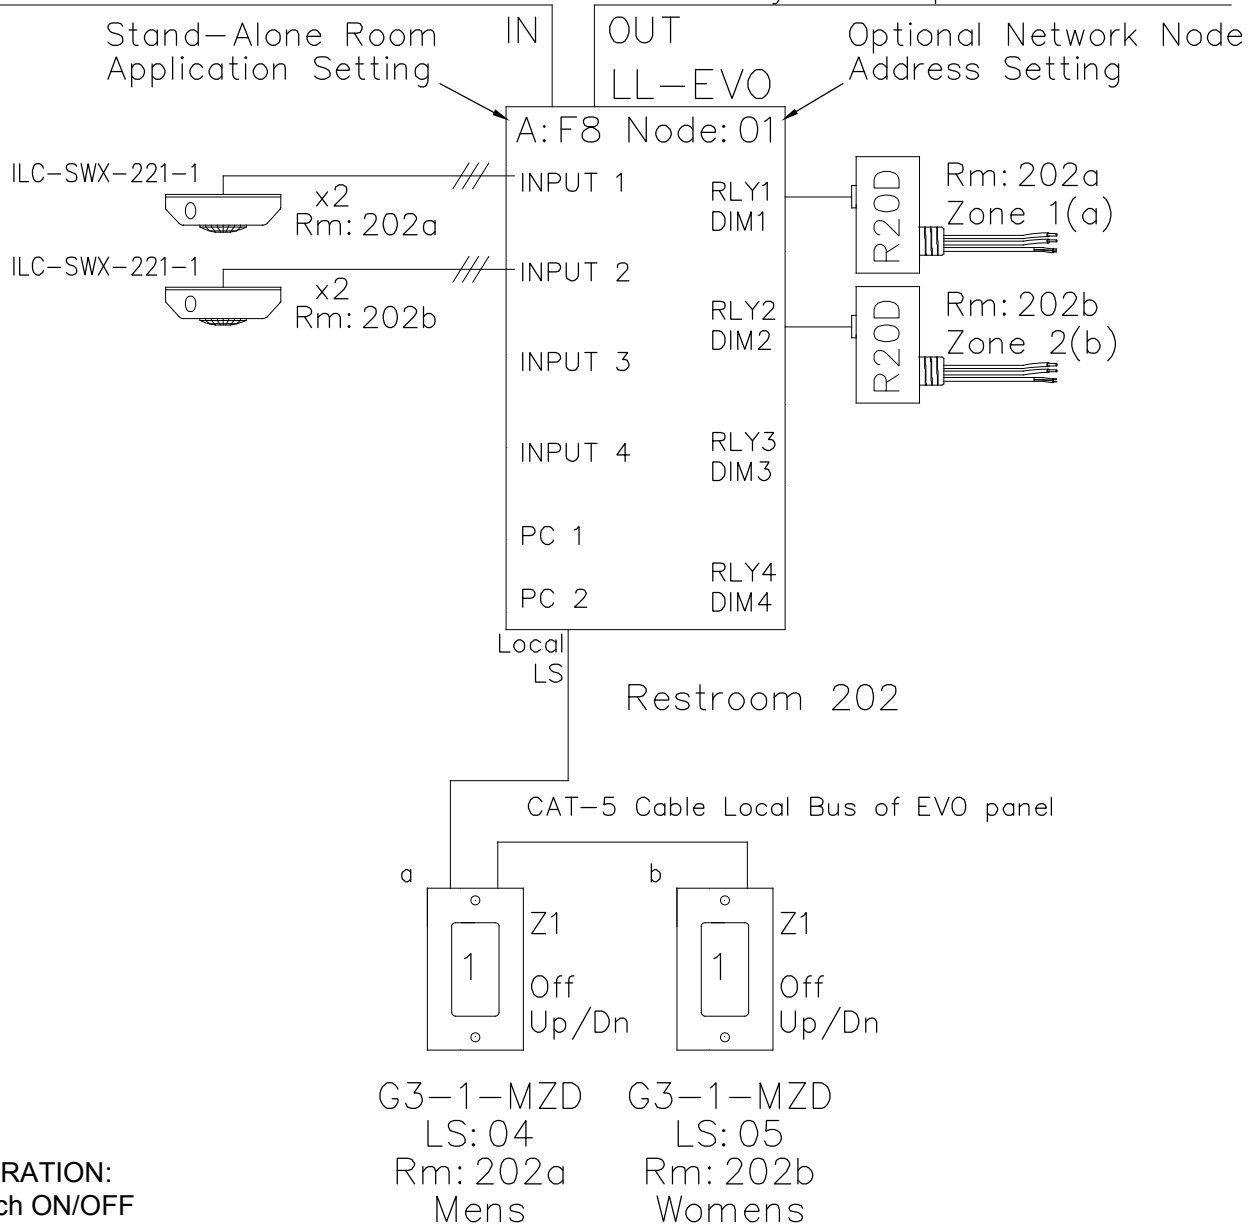

PUBLIC RESTROOM ASHRAE DESIGN GUIDE 90.1 - 2010 RISER DIAGRAM

CAT-5 Data Cable For Network System Option

OPERATION:
 Switch ON/OFF
 On Level set for 100% dimming
 Motion sensor set for Occupancy On/Off

G3-1-MZD G3-1-MZD
 LS: 04 LS: 05
 Rm: 202a Rm: 202b
 Mens Womens

intelligent
lighting controls

5229 Edina Industrial Blvd.
 Minneapolis, MN 55439
 952.842.2564 | 800.922.8004
 ilc-usa.com

XX				Project:
NUMBER	REVISIONS	DATE	SHEET INFORMATION	
A	Code Riser CR0202	5-6-19	DATE:	5-6-19
1	-	-	SCALE:	NONE
			DRAWN BY:	JM

Title:

**PUBLIC RESTROOM
ASHRAE 90.1
RISER**

GO#	Sheet:
219xxxx	CR0202