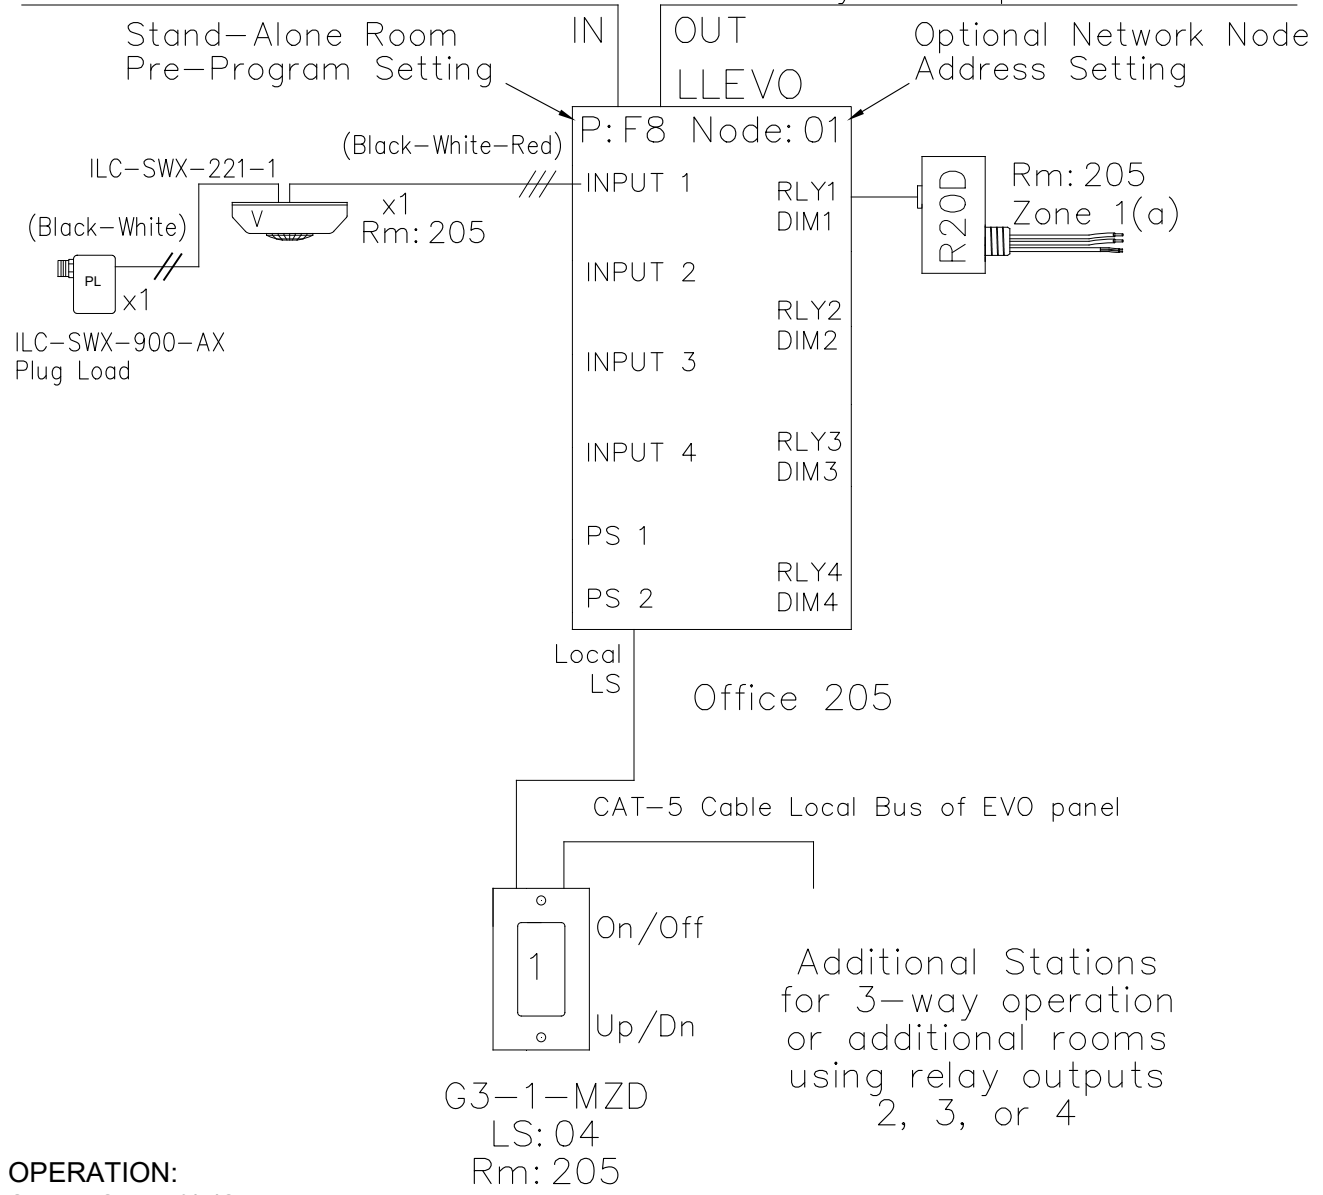

**PRIVATE OFFICE
ASHRAE DESIGN GUIDE 90.1 - 2013
<250sf OR IF THE LOAD IS <120W
RISER DIAGRAM**

CAT-5 Data Cable For Network System Option

OPERATION:
Switch ON-50% /OFF, dimming
Motion sensor set for Vacancy
Plug-load relay for 120V outlets operated by motion sensor on/off.
Pre-Program F8

intelligent
lighting controls

5229 Edina Industrial Blvd.
Minneapolis, MN 55439
952.829.1900 | ilc-usa.com

XX				Project:
NUMBER	REVISIONS	DATE	SHEET INFORMATION	
E	Pre-Program	1-3-22	DATE:	1-3-22
			SCALE:	NONE
			DRAWN BY:	JM

PRIVAE OFFICE Title:
1-ZONE
ASHRAE 90.1
RISER

GO#	Sheet:
222xxxxx	CR0205