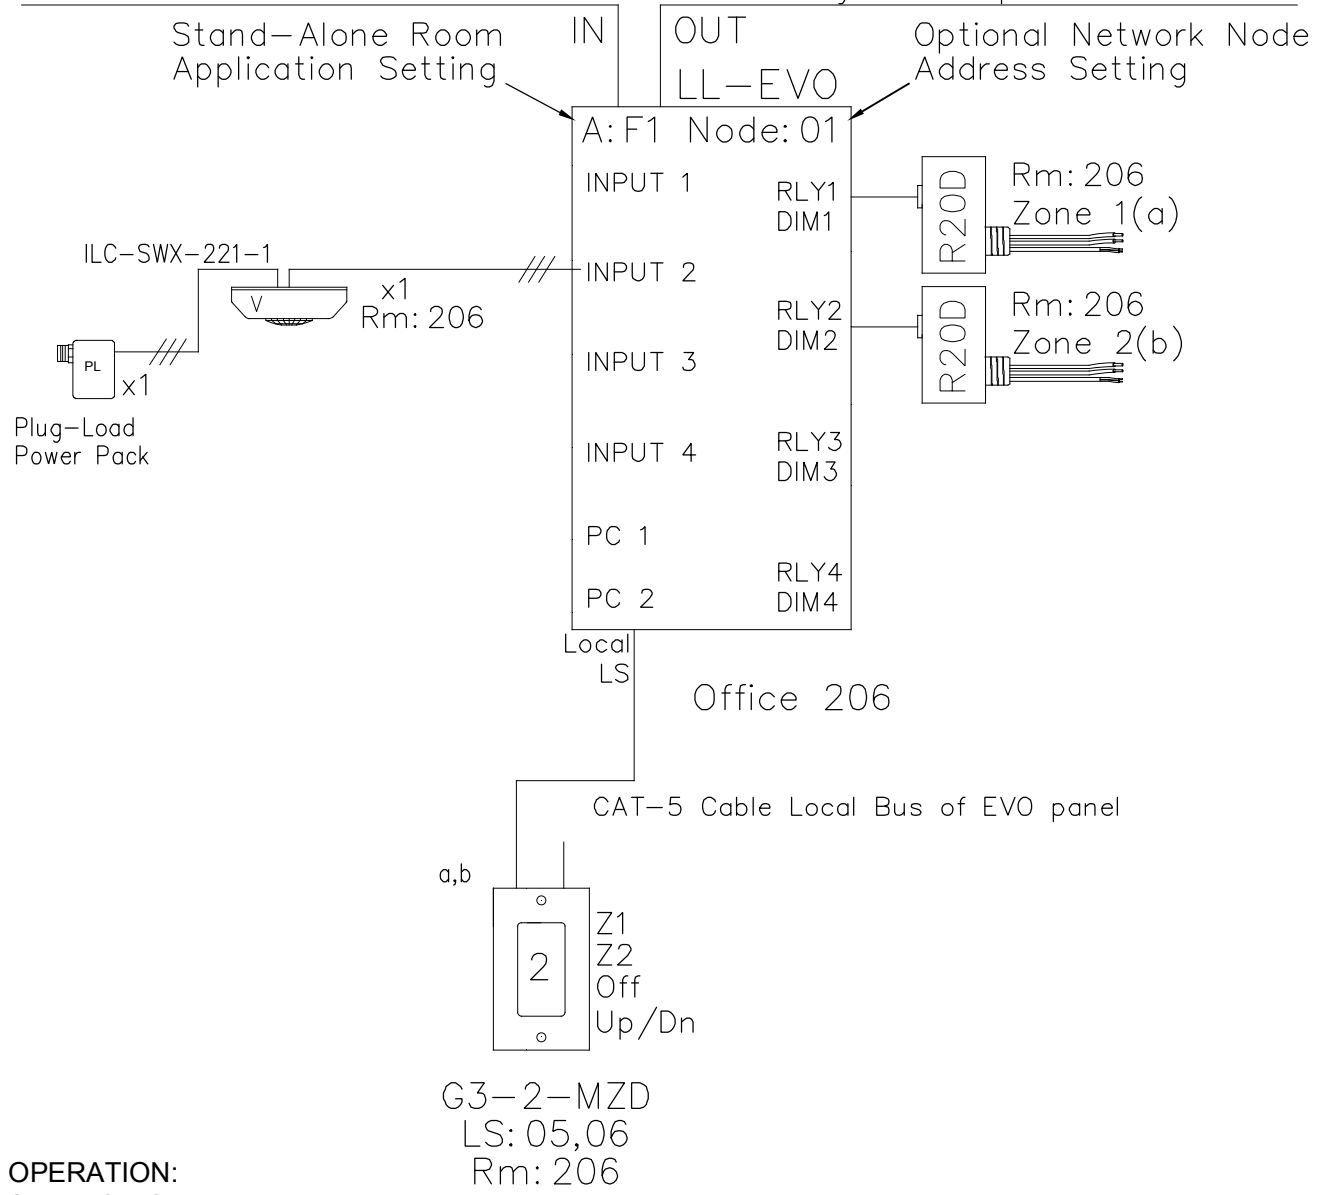

**PRIVATE OFFICE**  
**ASHRAE DESIGN GUIDE 90.1 - 2010**  
**<250sf OR IF THE LOAD IS <120W**  
**RISER DIAGRAM**

CAT-5 Data Cable For Network System Option

**OPERATION:**  
 Switch ON/OFF  
 On Level set for 50% dimming  
 Motion sensor set for Vacancy  
 Plug-load relay for 120V outlets  
 operated by motion sensor on/off.

**intelligent**  
lighting controls

5229 Edina Industrial Blvd.  
 Minneapolis, MN 55439  
 952.842.2564 | 800.922.8004  
 ilc-usa.com

XX				Project:	PRIVAE OFFICE Title:
NUMBER	REVISIONS	DATE	SHEET INFORMATION		
A	Code Riser CR0206	5-6-19	DATE:	5-6-19	
1	-	-	SCALE:	NONE	
			DRAWN BY:	JM	